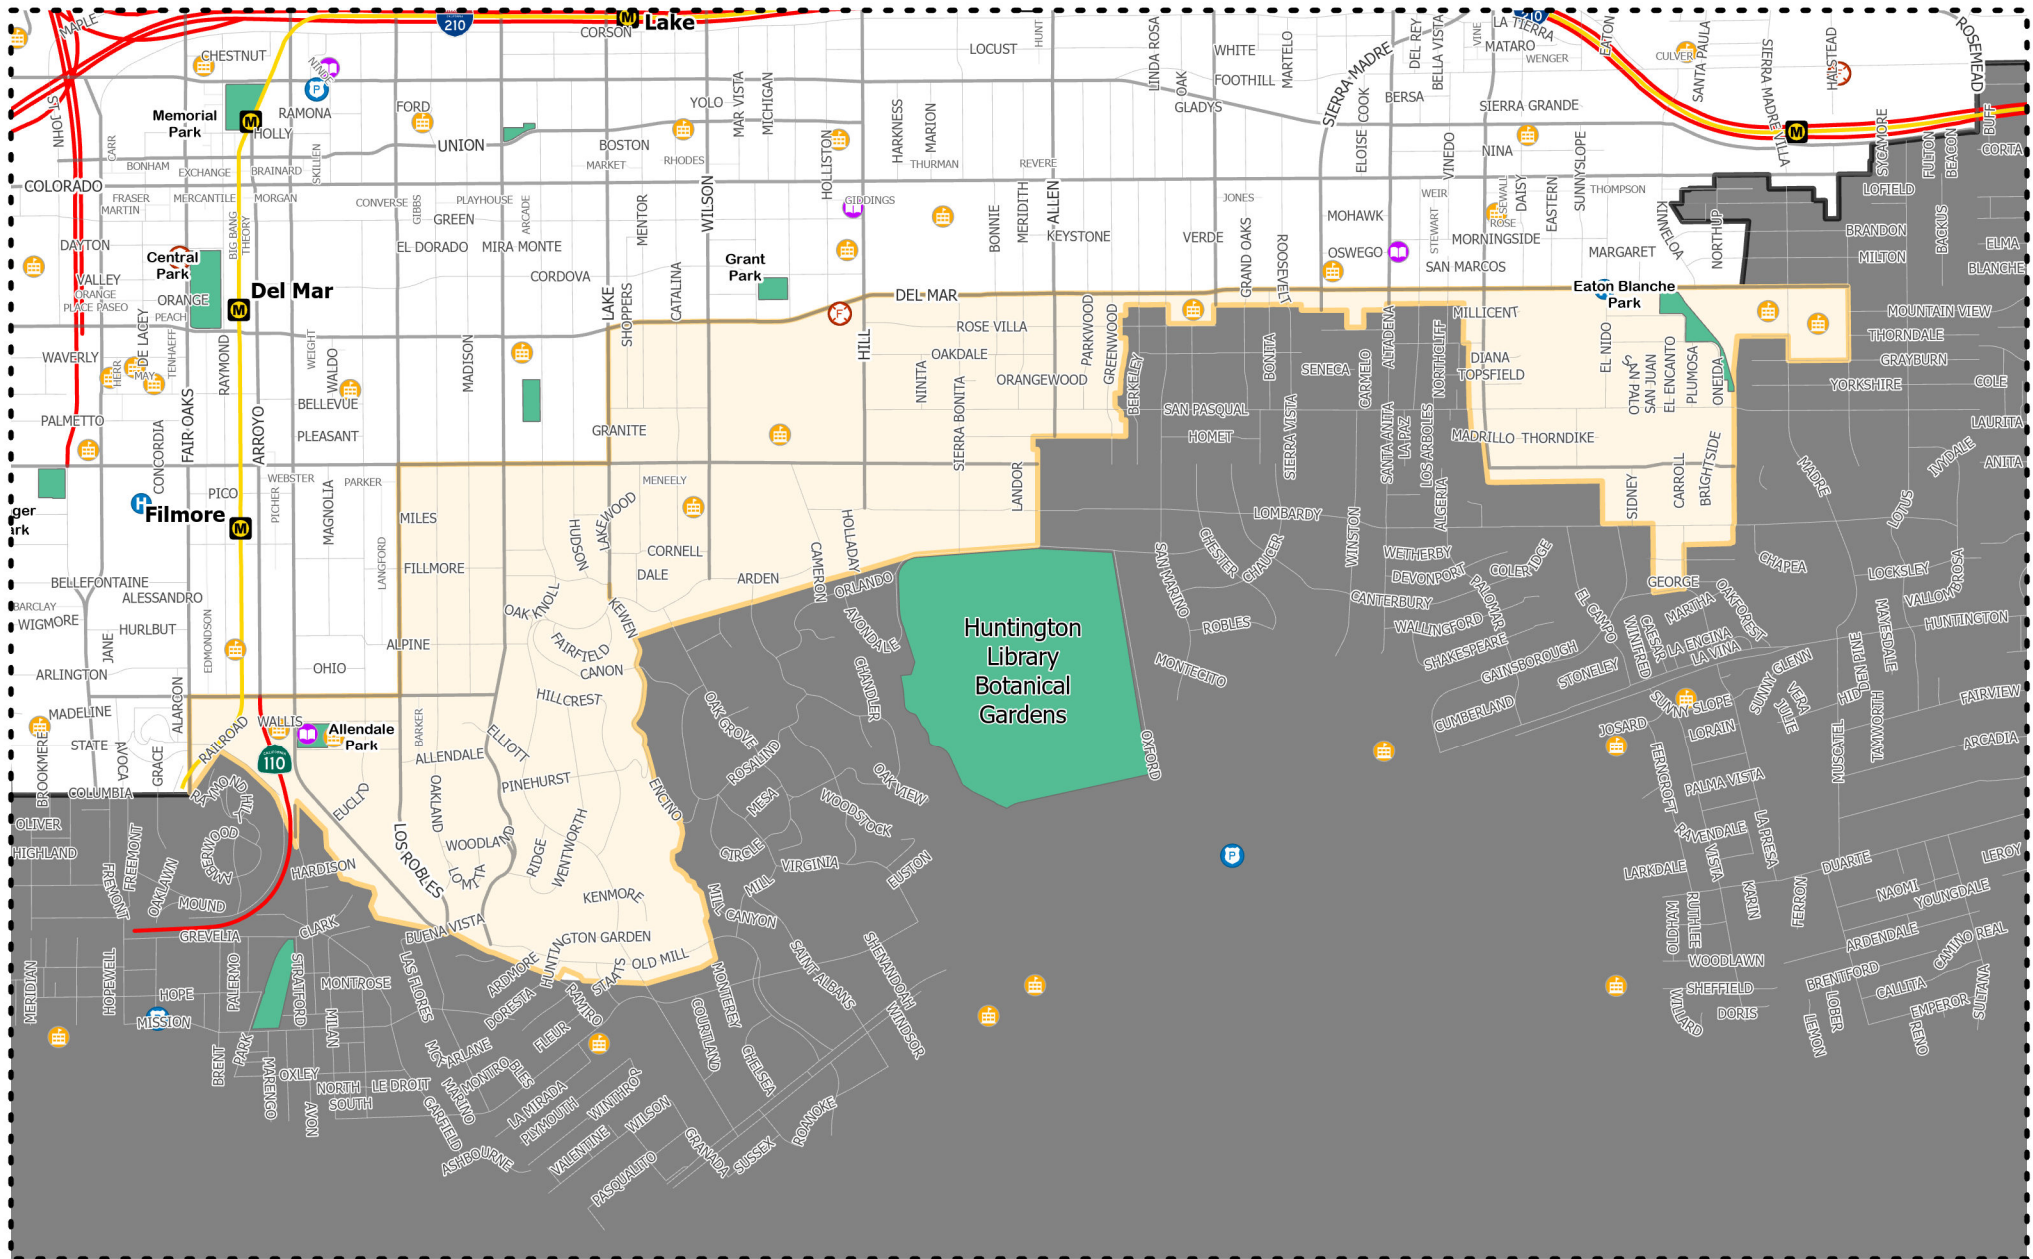

Pasadena Homeless Count

Zone F

Legend

- | | | | | |
|--|--|---|---|---|
|  Fire Station |  Hospital |  Rec Center | Driving Zone |  City Boundaries |
|  Police Station |  Library |  Metro Station |  A |  Hotspots |
|  School |  B |  Metro Gold Line |  C |  City Extents |
| | | |  D | |
| | | |  E | |
| | | |  F | |