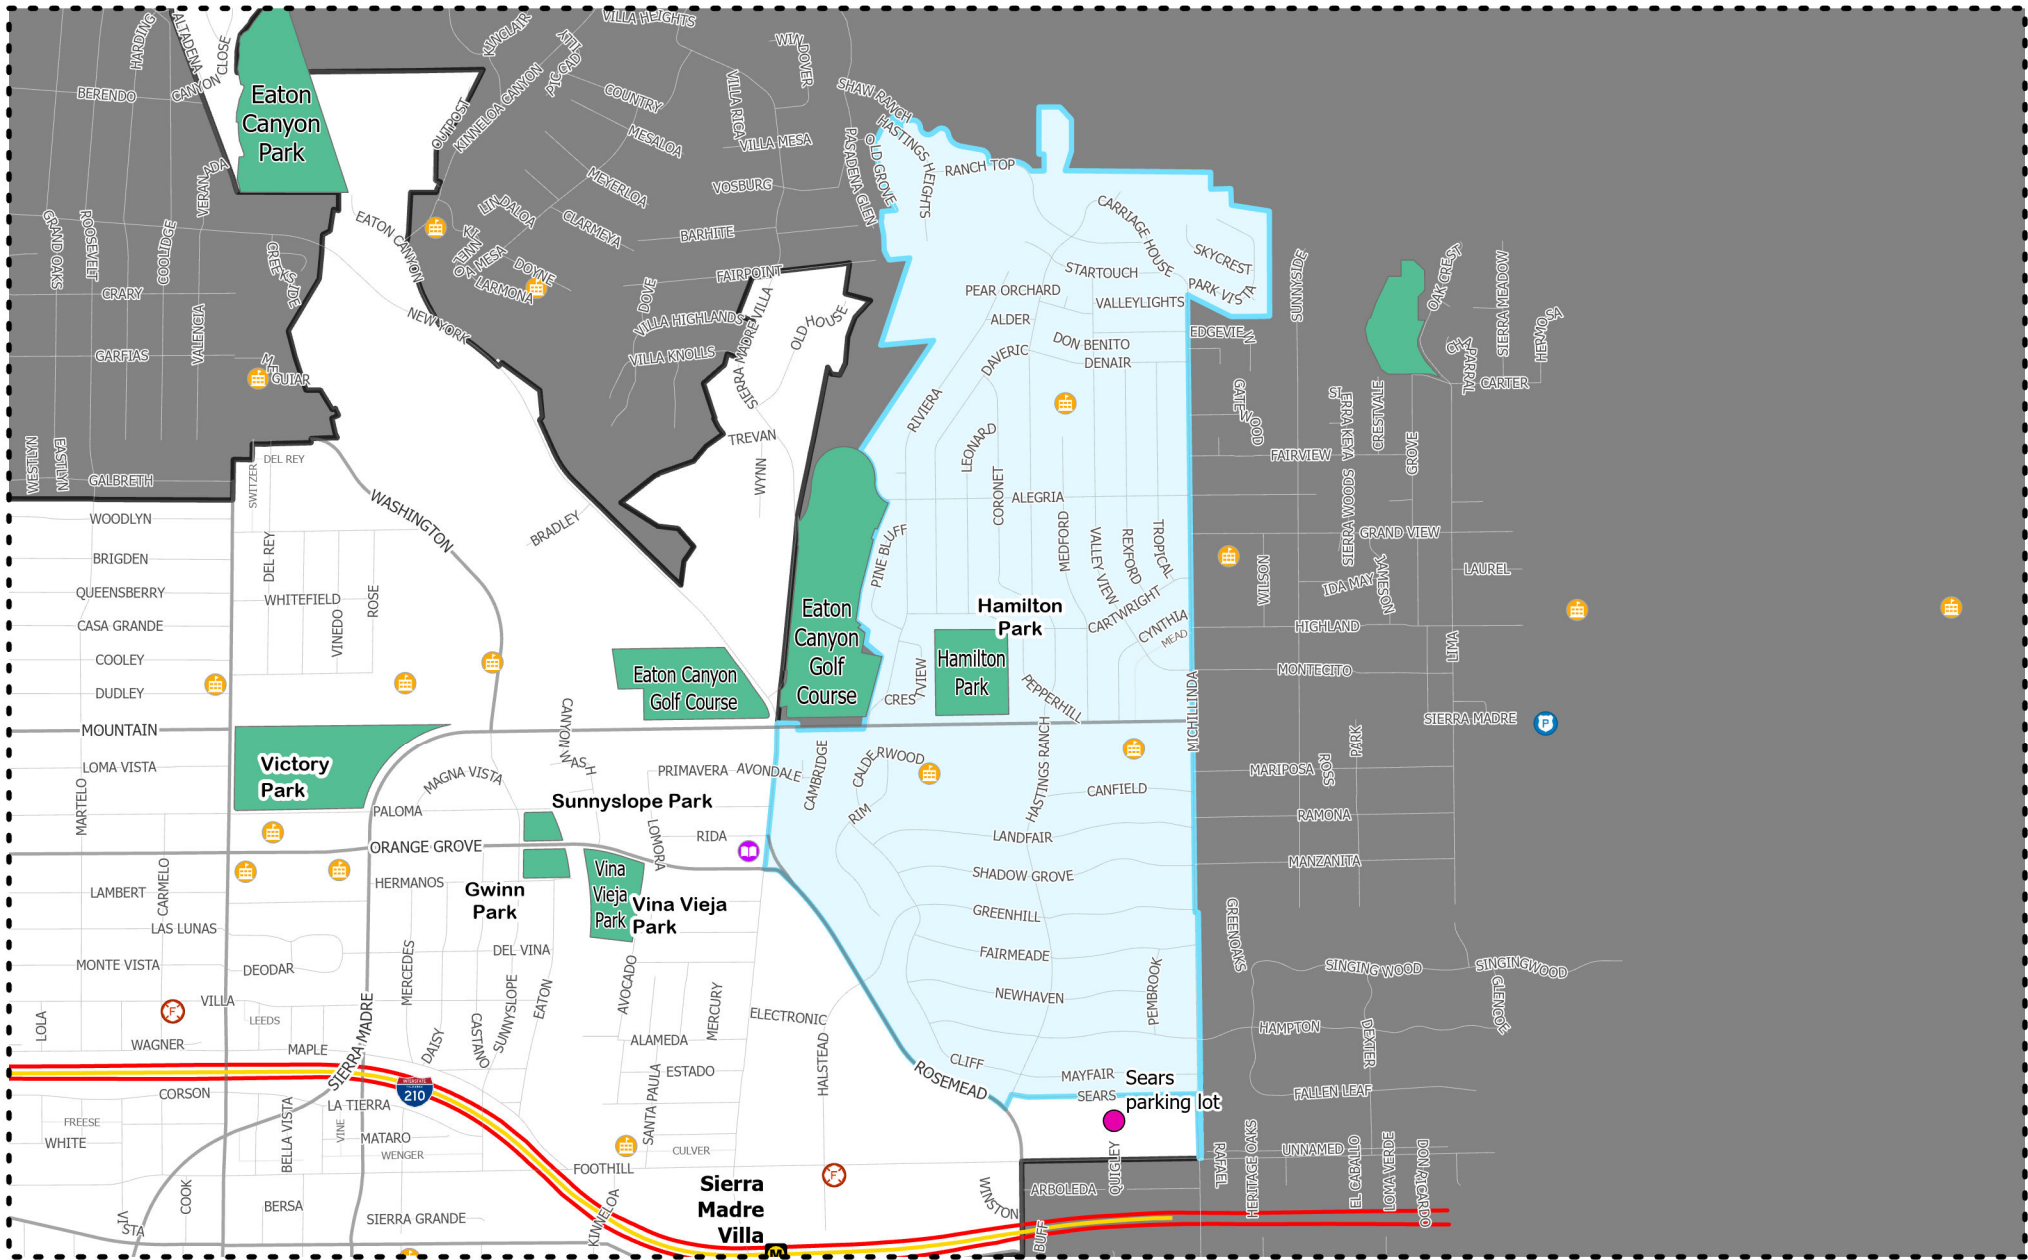

Pasadena Homeless Count

Zone D

Legend

-  Fire Station
-  Hospital
-  Rec Center
- Driving Zone**
-  Police Station
-  Library
-  Metro Station
-  A
-  B
-  C
-  Metro Gold Line
-  D
-  E
-  F
-  Hotspots
-  City Boundaries
-  City Extents