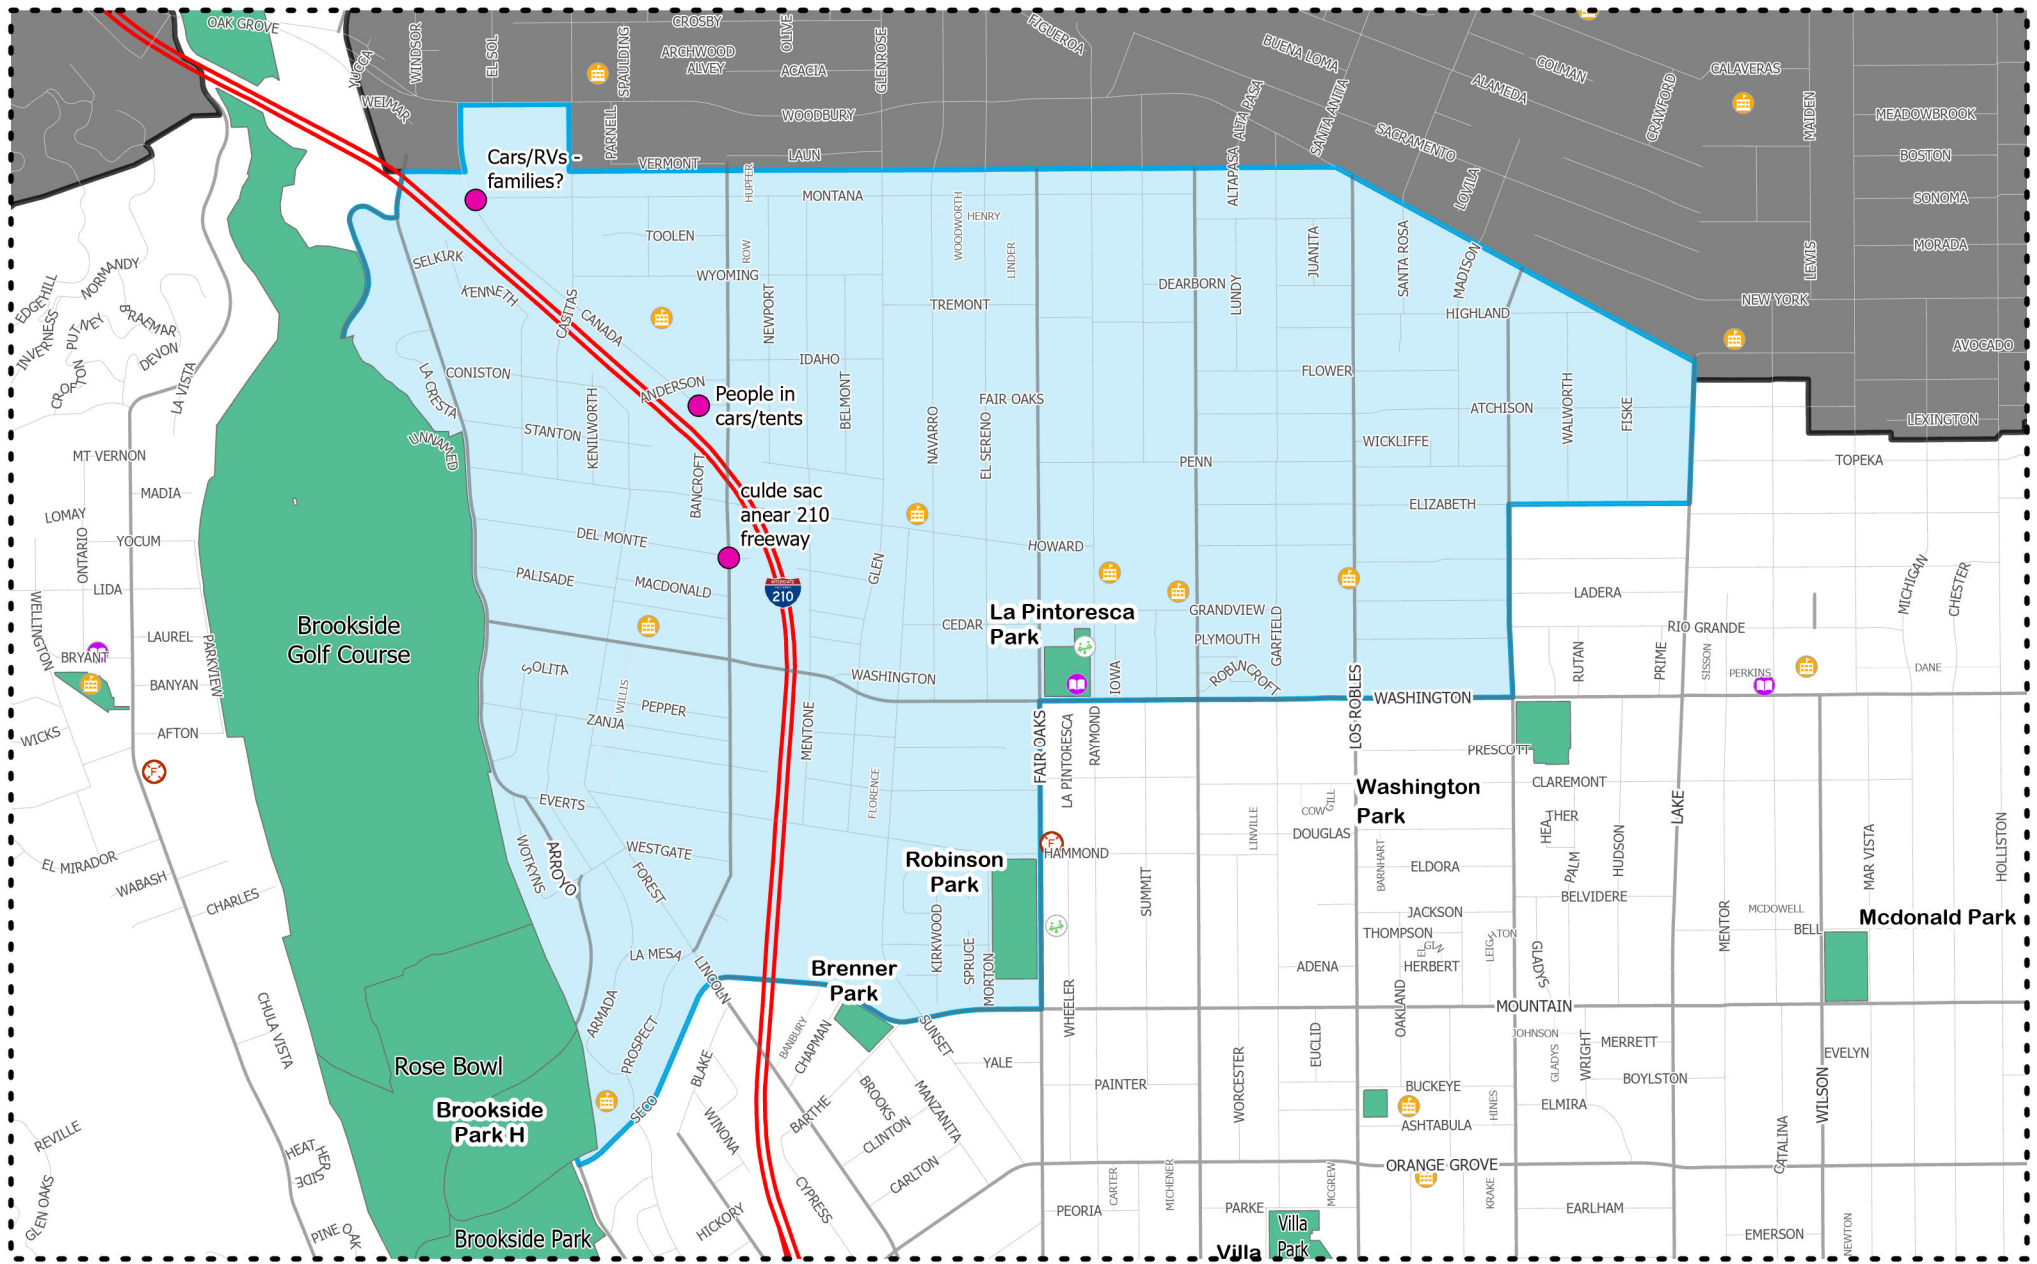

Pasadena Homeless Count

Zone B

Legend

-  Fire Station
-  Police Station
-  Hospital
-  Library
-  School
-  Rec Center
-  Metro Station
-  Metro Gold Line
- Driving Zone**
-  D
-  E
-  F
-  A
-  B
-  C
-  City Boundaries
-  Hotspots
-  City Extents