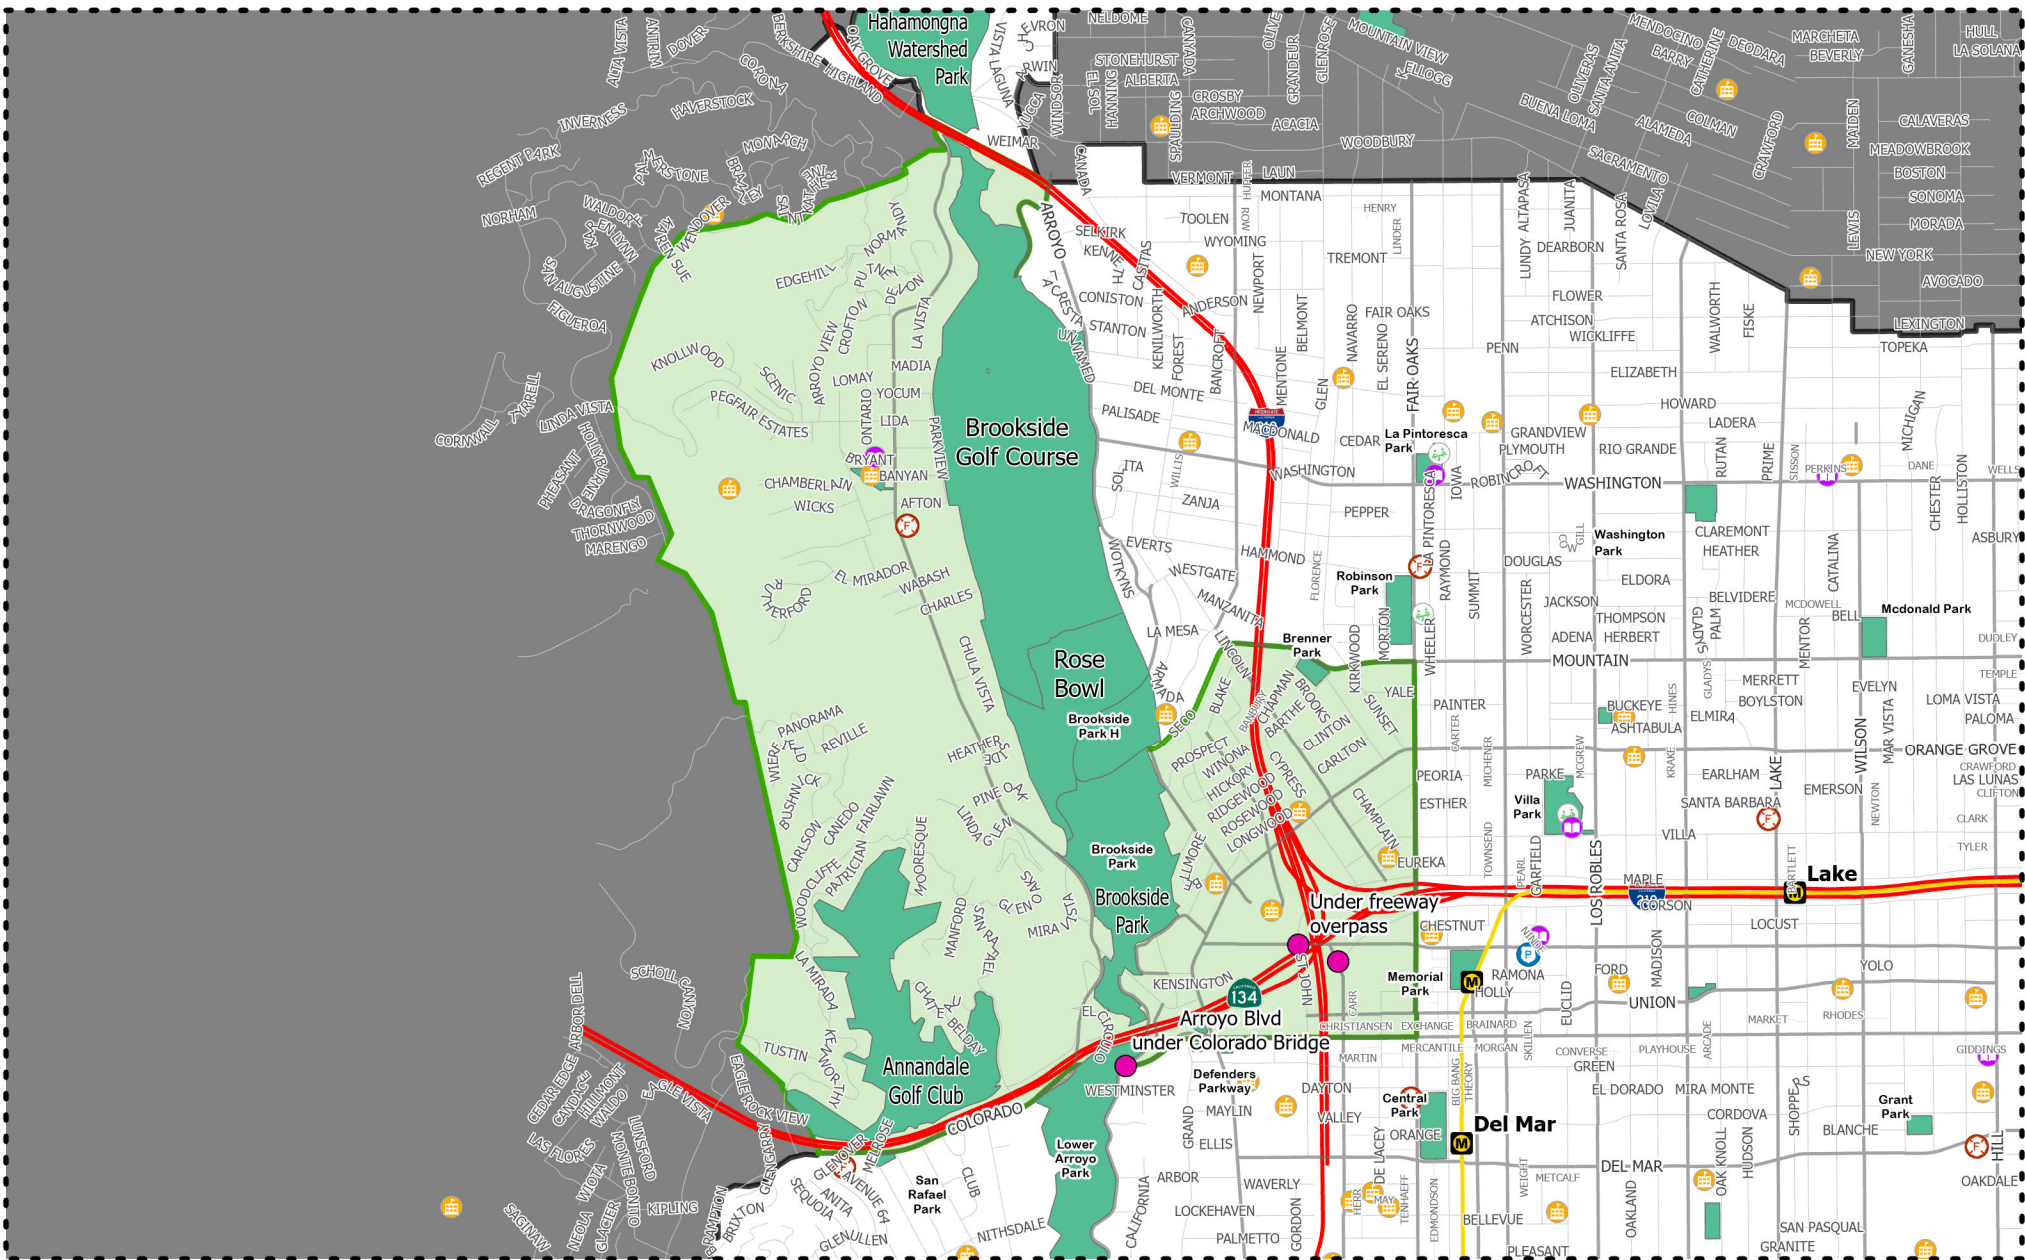

Pasadena Homeless Count

Zone A

Pasadena Partnership
To End Homelessness

Legend

- Fire Station
- Hospital
- Rec Center
- Driving Zone A
- City Boundaries
- Police Station
- Library
- Metro Station
- Driving Zone B
- Hotspots
- School
- Metro Gold Line
- Driving Zone C
- City Extents