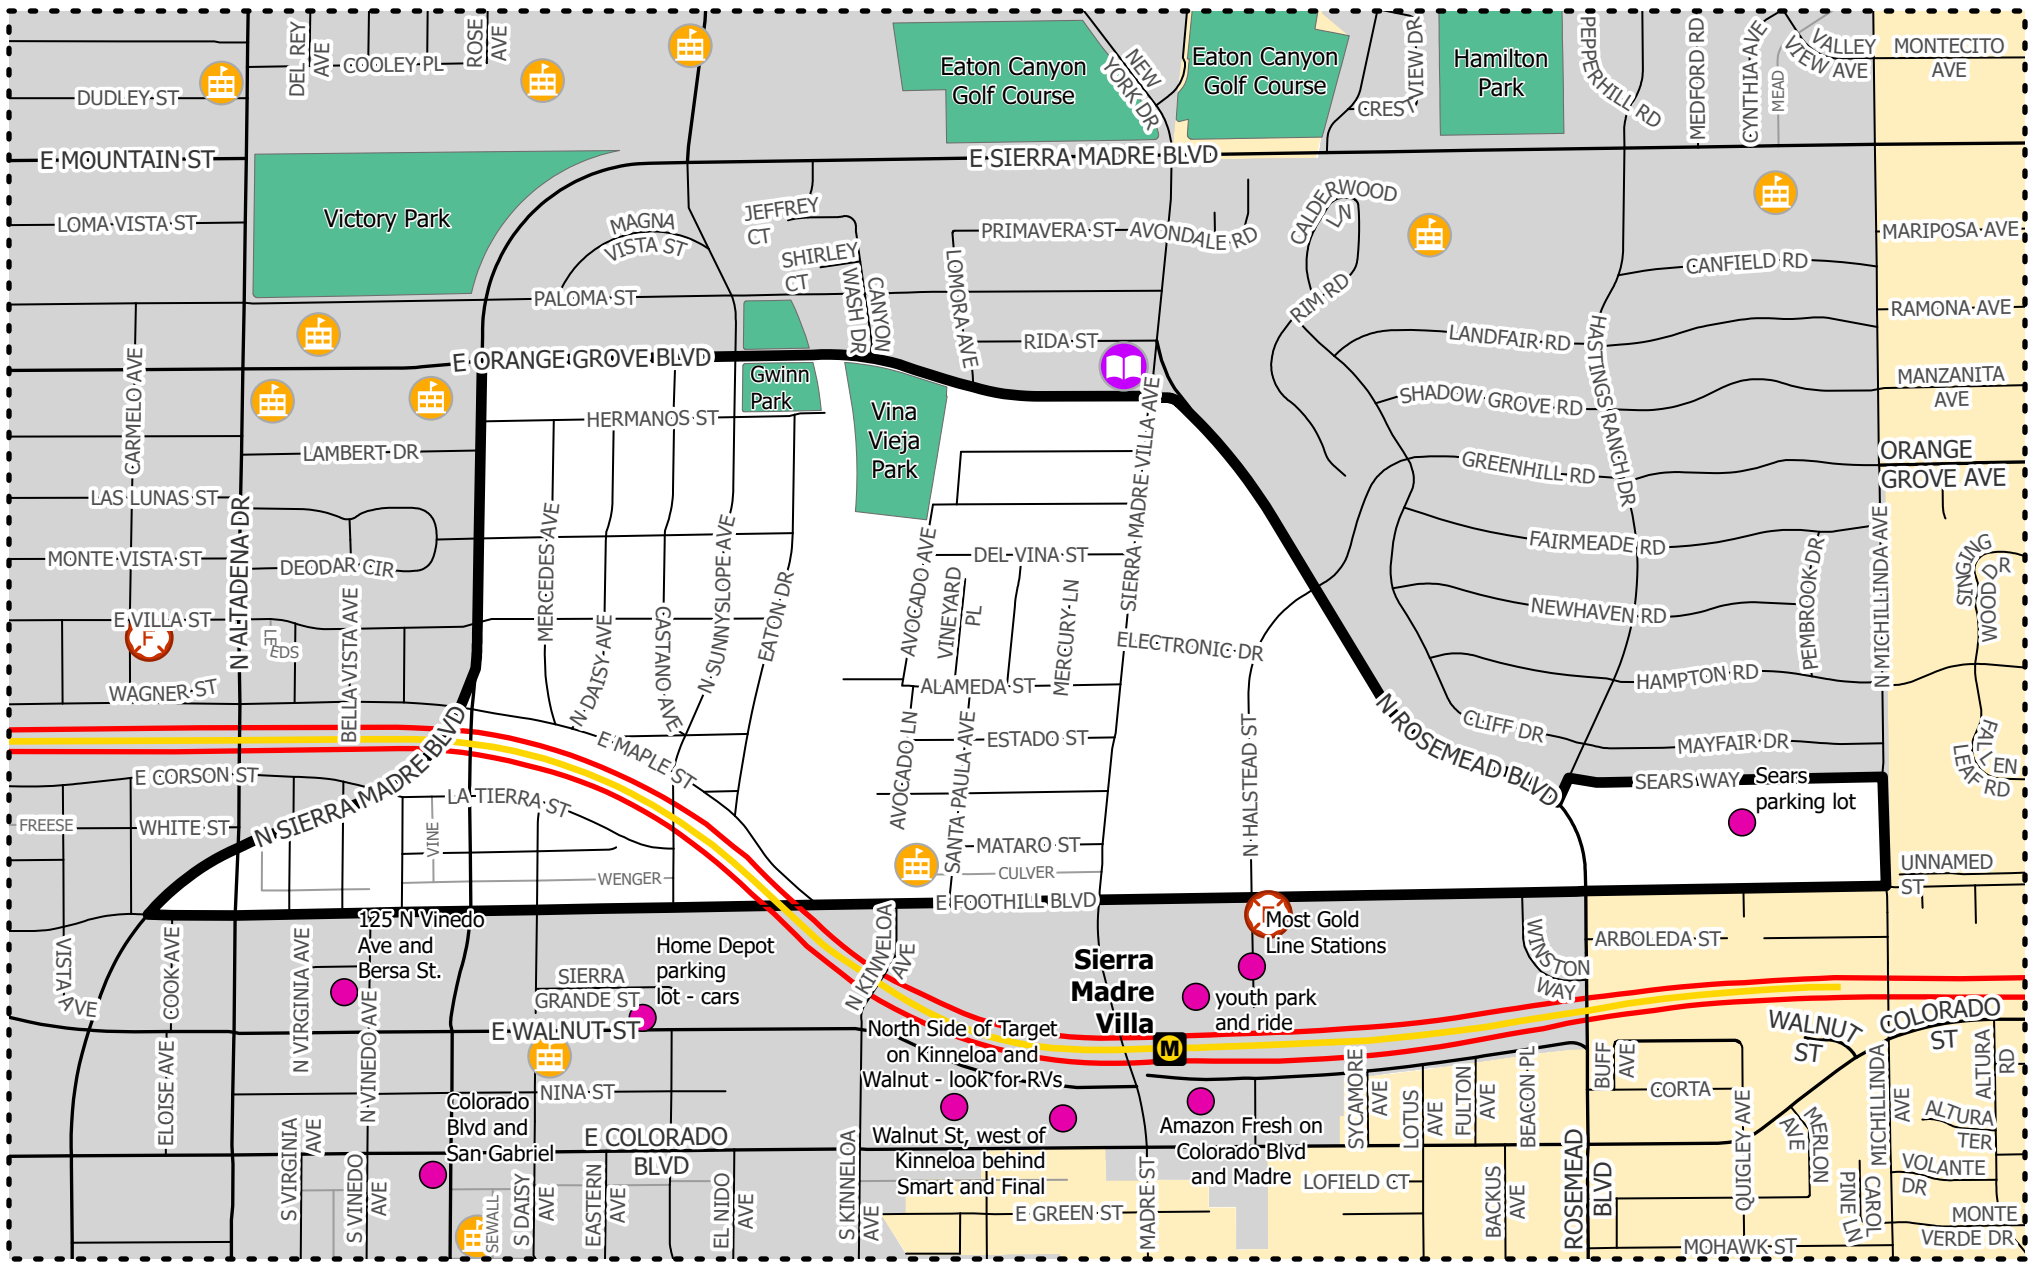

Pasadena Homeless Count

Zone 9

Legend

-  Fire Station
-  Hospital
-  School
-  Metro Station
-  Hotspots
-  Police Station
-  Library
-  Rec Center
-  Metro Gold Line
-  Parks