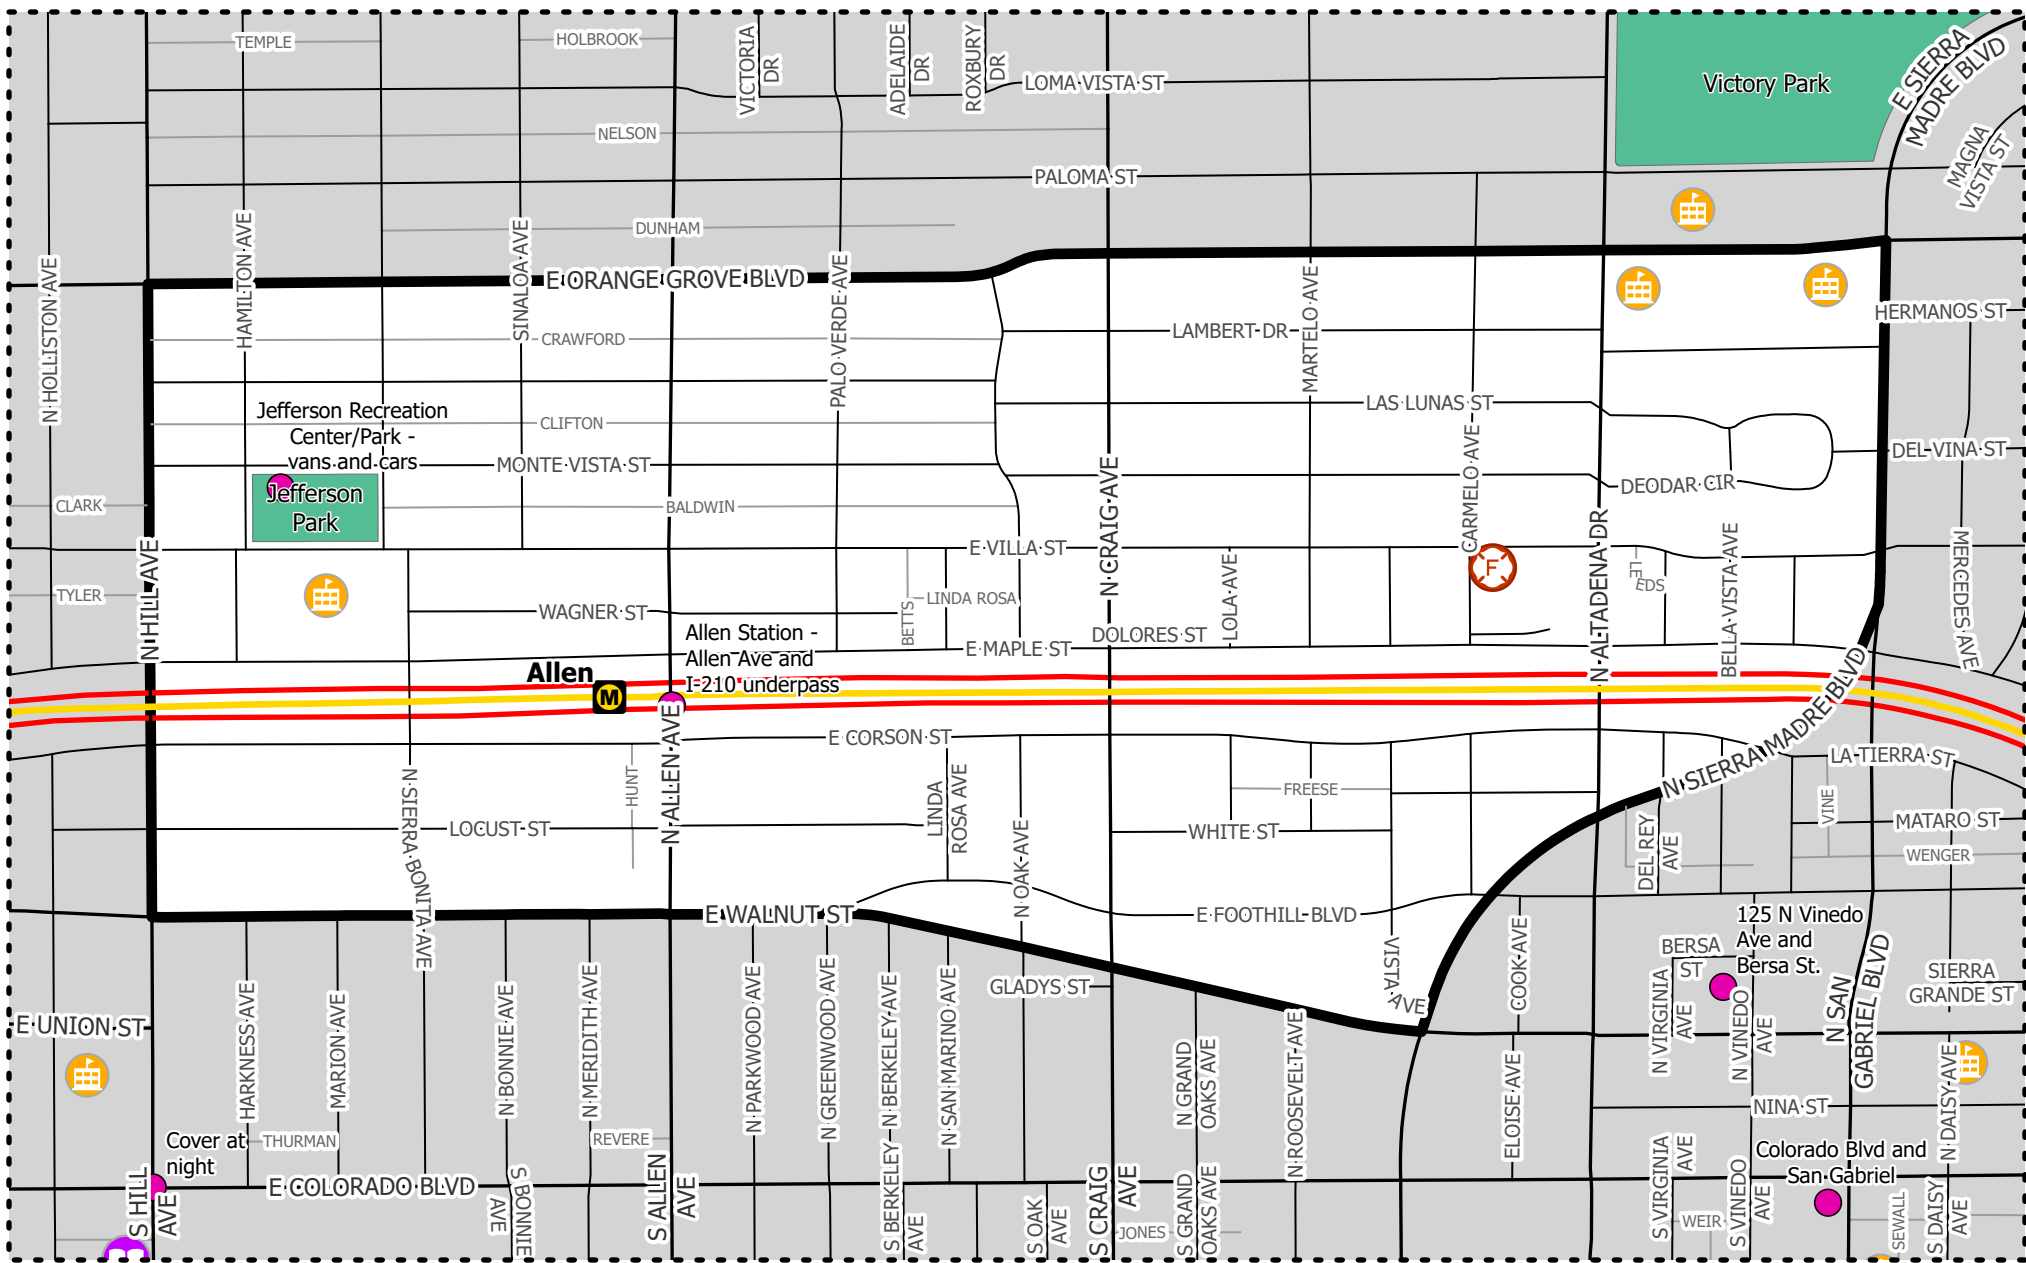

Pasadena Homeless Count

Zone 8

Legend

-  Fire Station
-  Hospital
-  School
-  Metro Station
-  Hotspots
-  Police Station
-  Library
-  Rec Center
-  Metro Gold Line
-  Parks