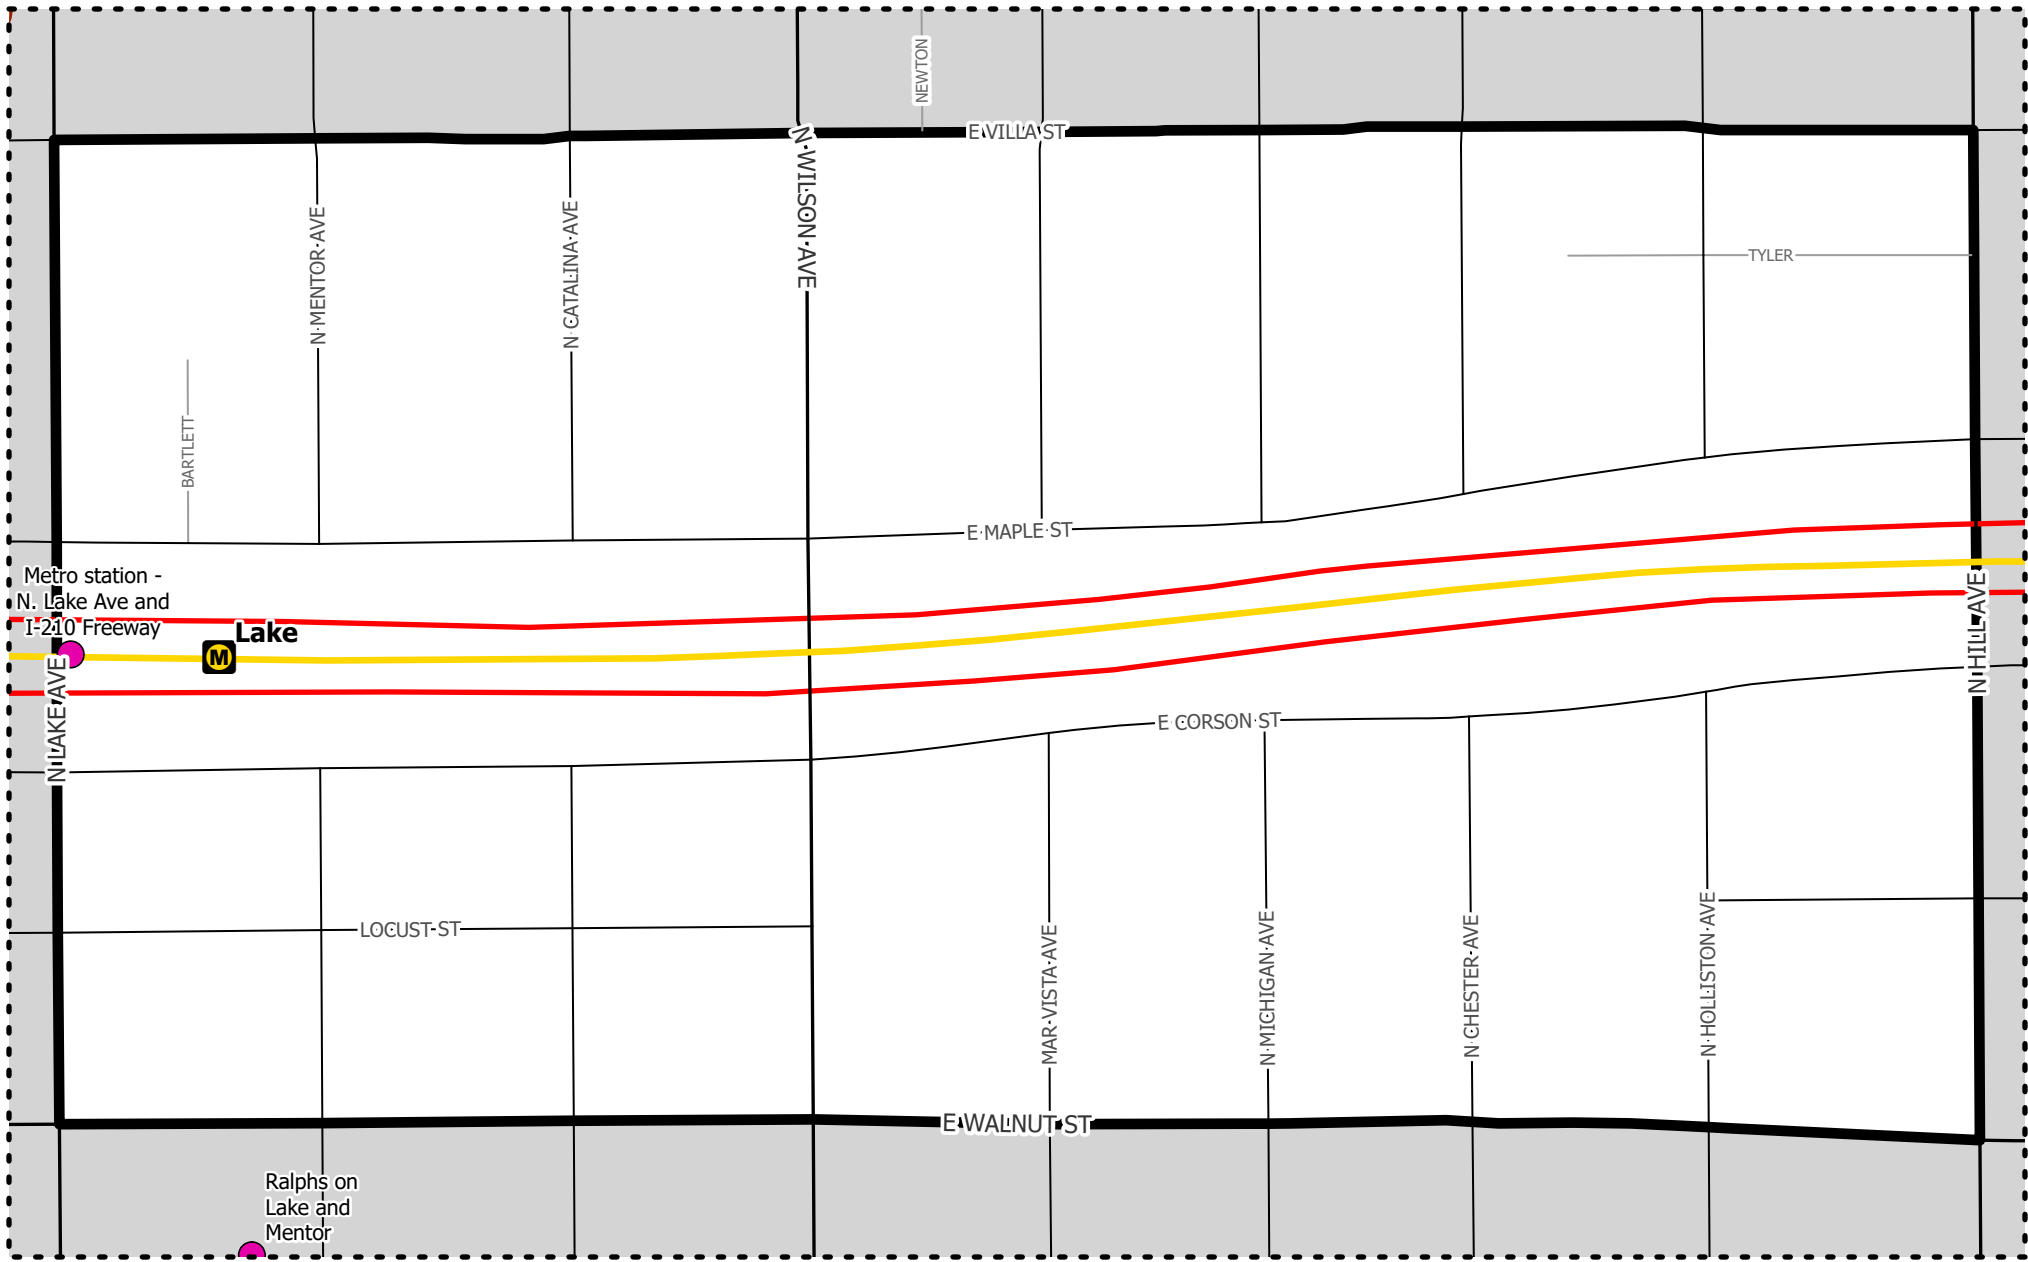

# Pasadena Homeless Count

Zone 7

Legend

-  Fire Station
-  Hospital
-  School
-  Metro Station
-  Hotspots
-  Police Station
-  Library
-  Rec Center
-  Metro Gold Line
-  Parks