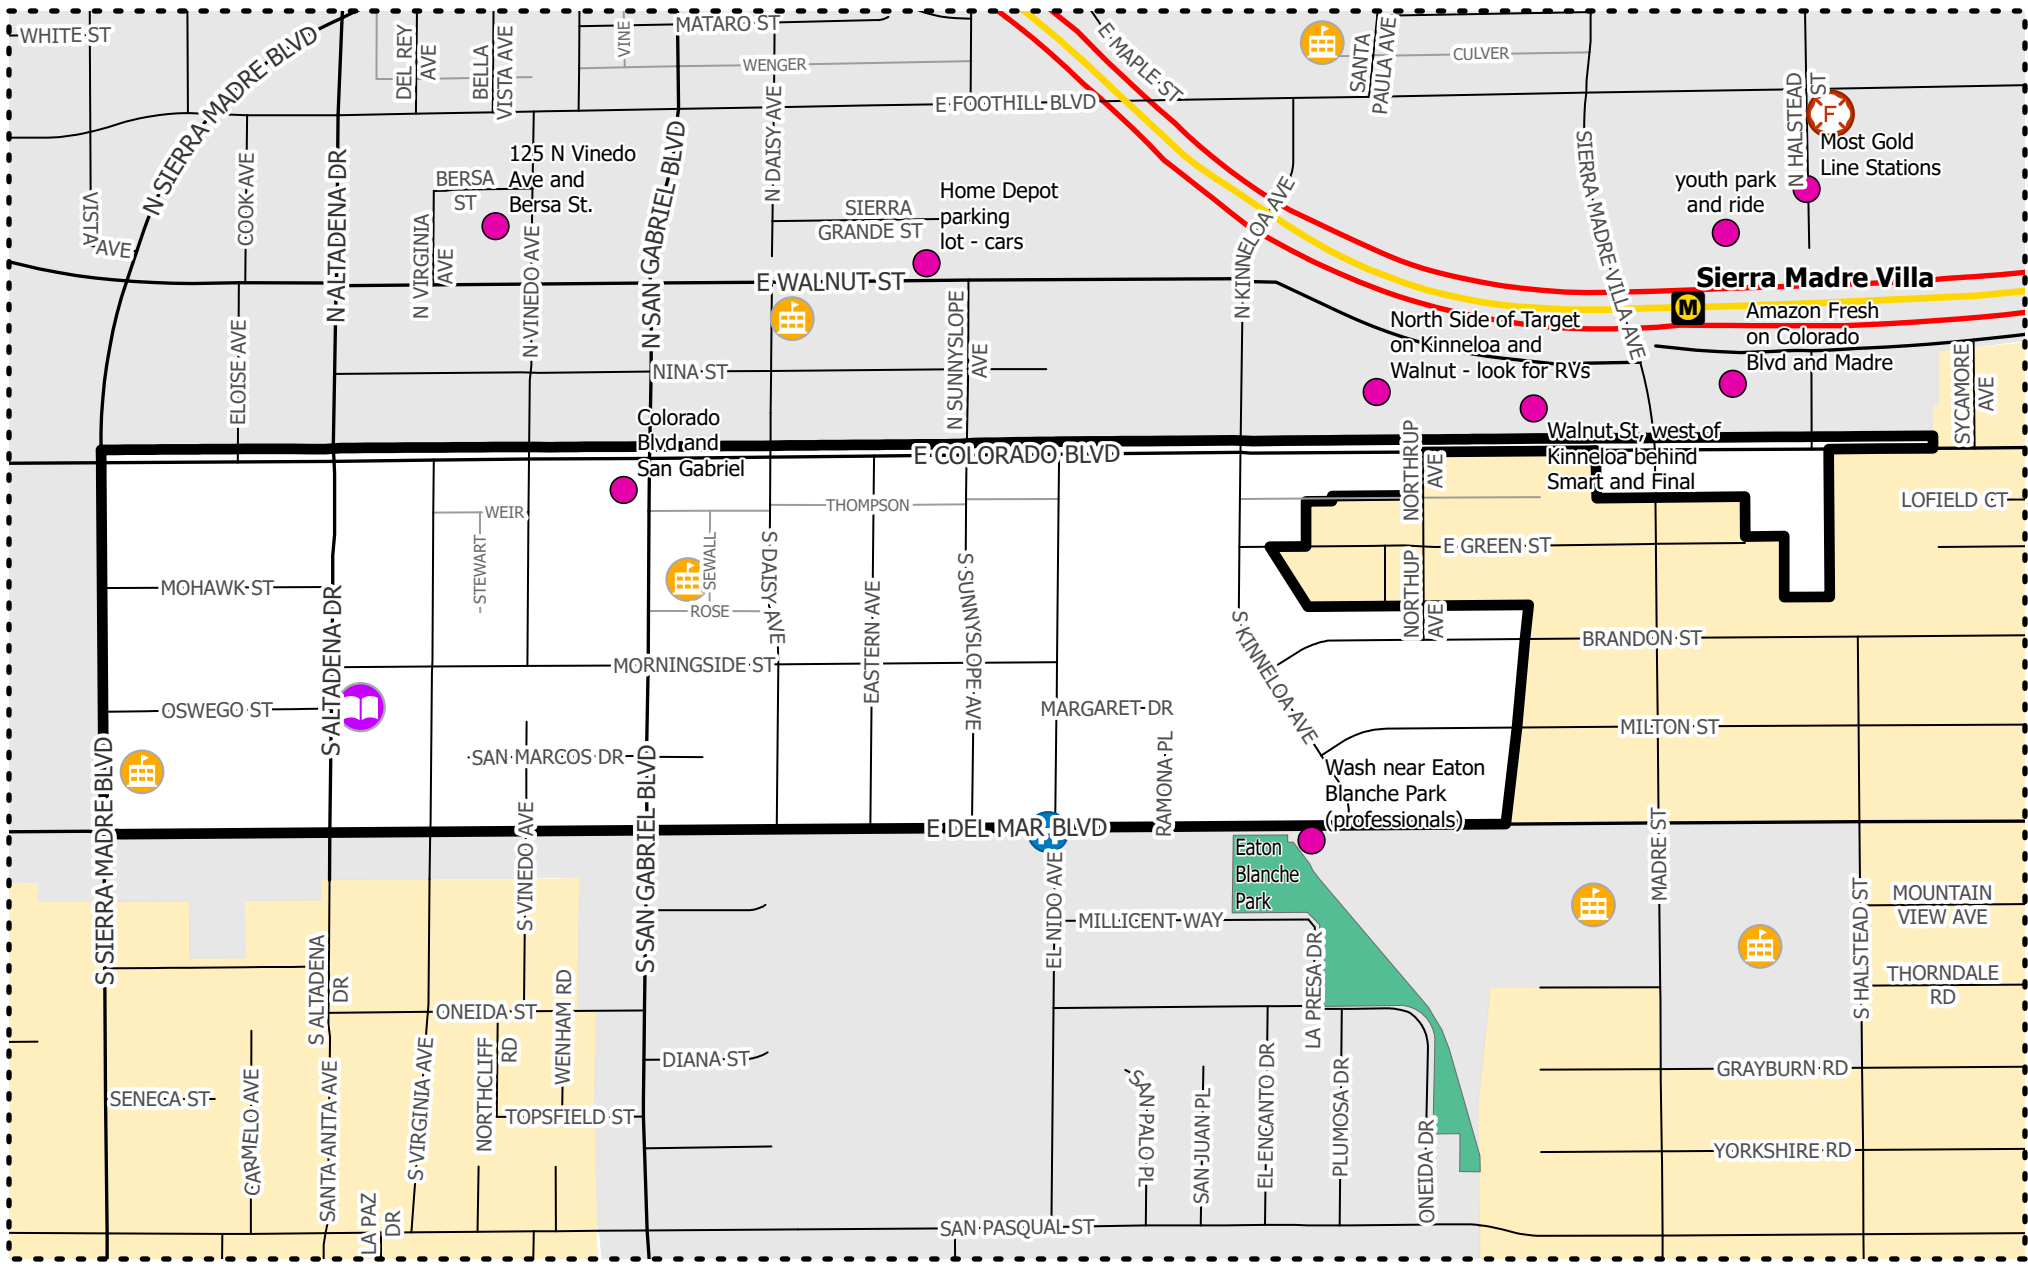

Pasadena Homeless Count

Zone 22

Legend

-  Fire Station
-  Hospital
-  School
-  Metro Station
-  Hotspots
-  Police Station
-  Library
-  Rec Center
-  Metro Gold Line
-  Parks