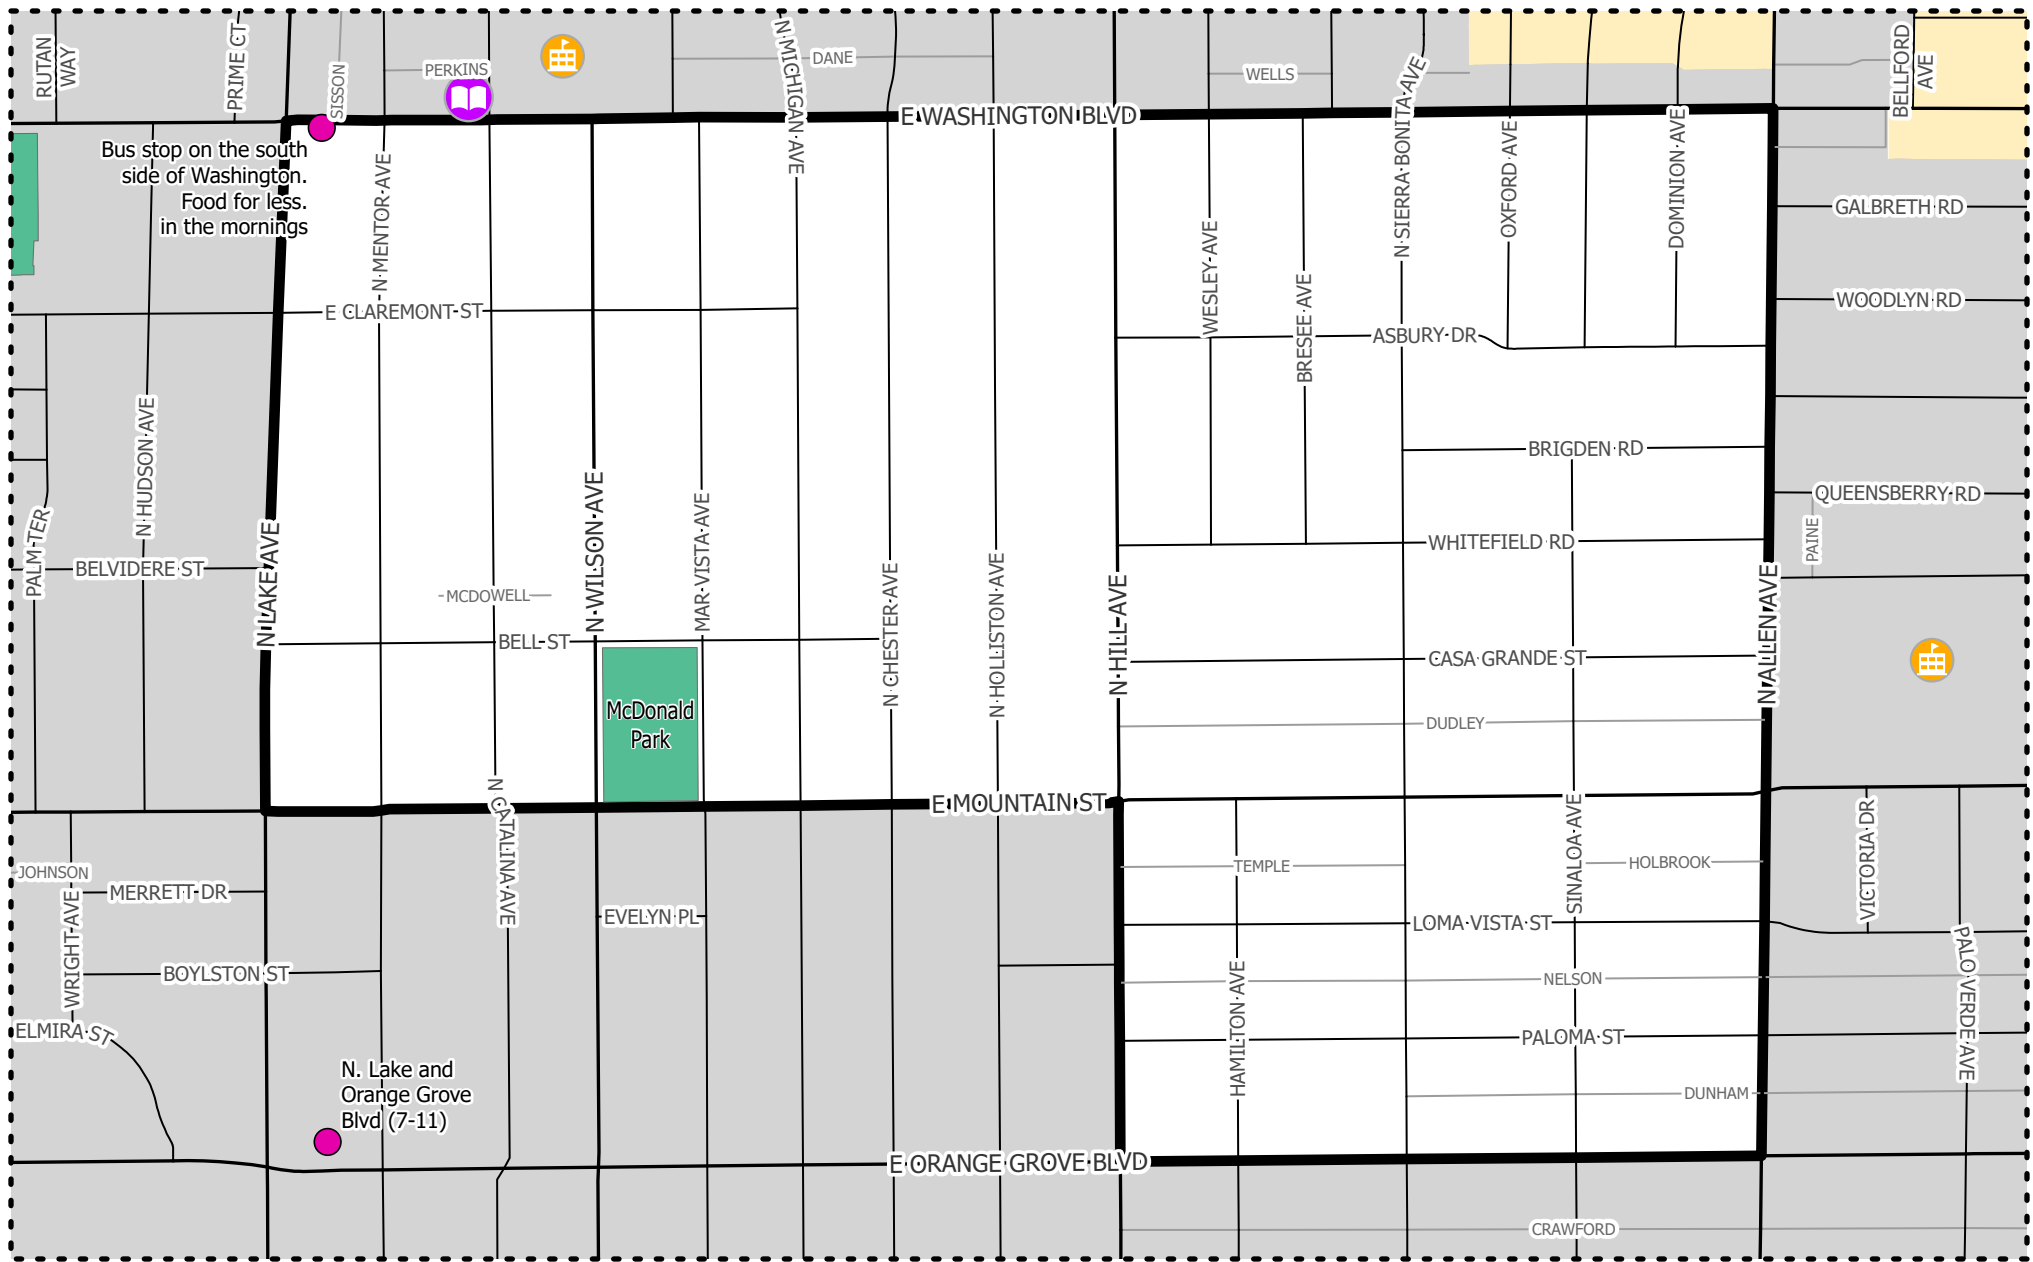

Pasadena Homeless Count

Zone 2

Legend

-  Fire Station
-  Hospital
-  School
-  Metro Station
-  Hotspots
-  Police Station
-  Library
-  Rec Center
-  Metro Gold Line
-  Parks