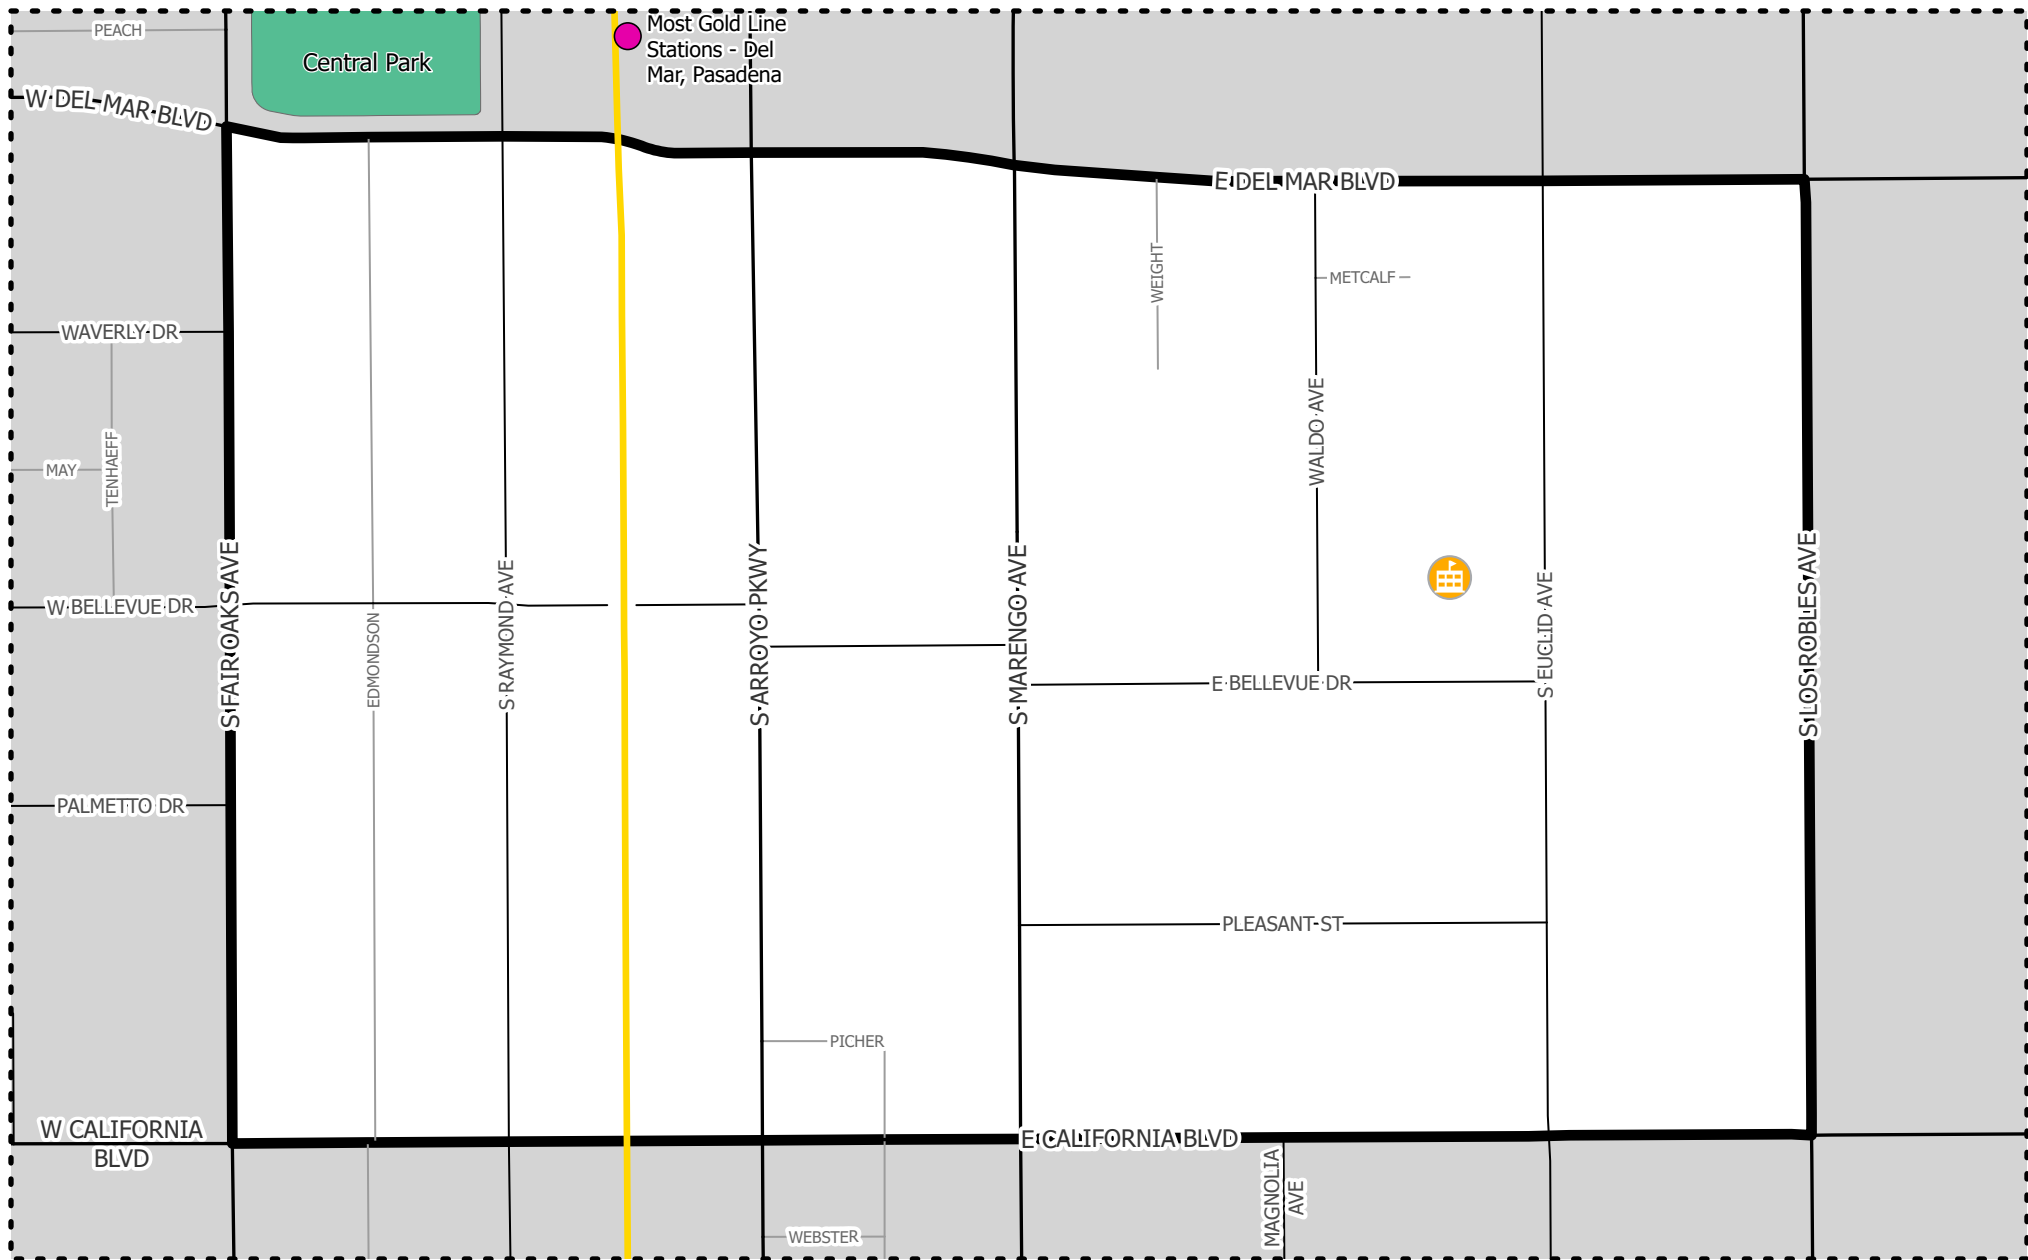

# Pasadena Homeless Count

Zone 19

**Legend**

-  Fire Station
-  Hospital
-  School
-  Metro Station
-  Hotspots
-  Police Station
-  Library
-  Rec Center
-  Metro Gold Line
-  Parks