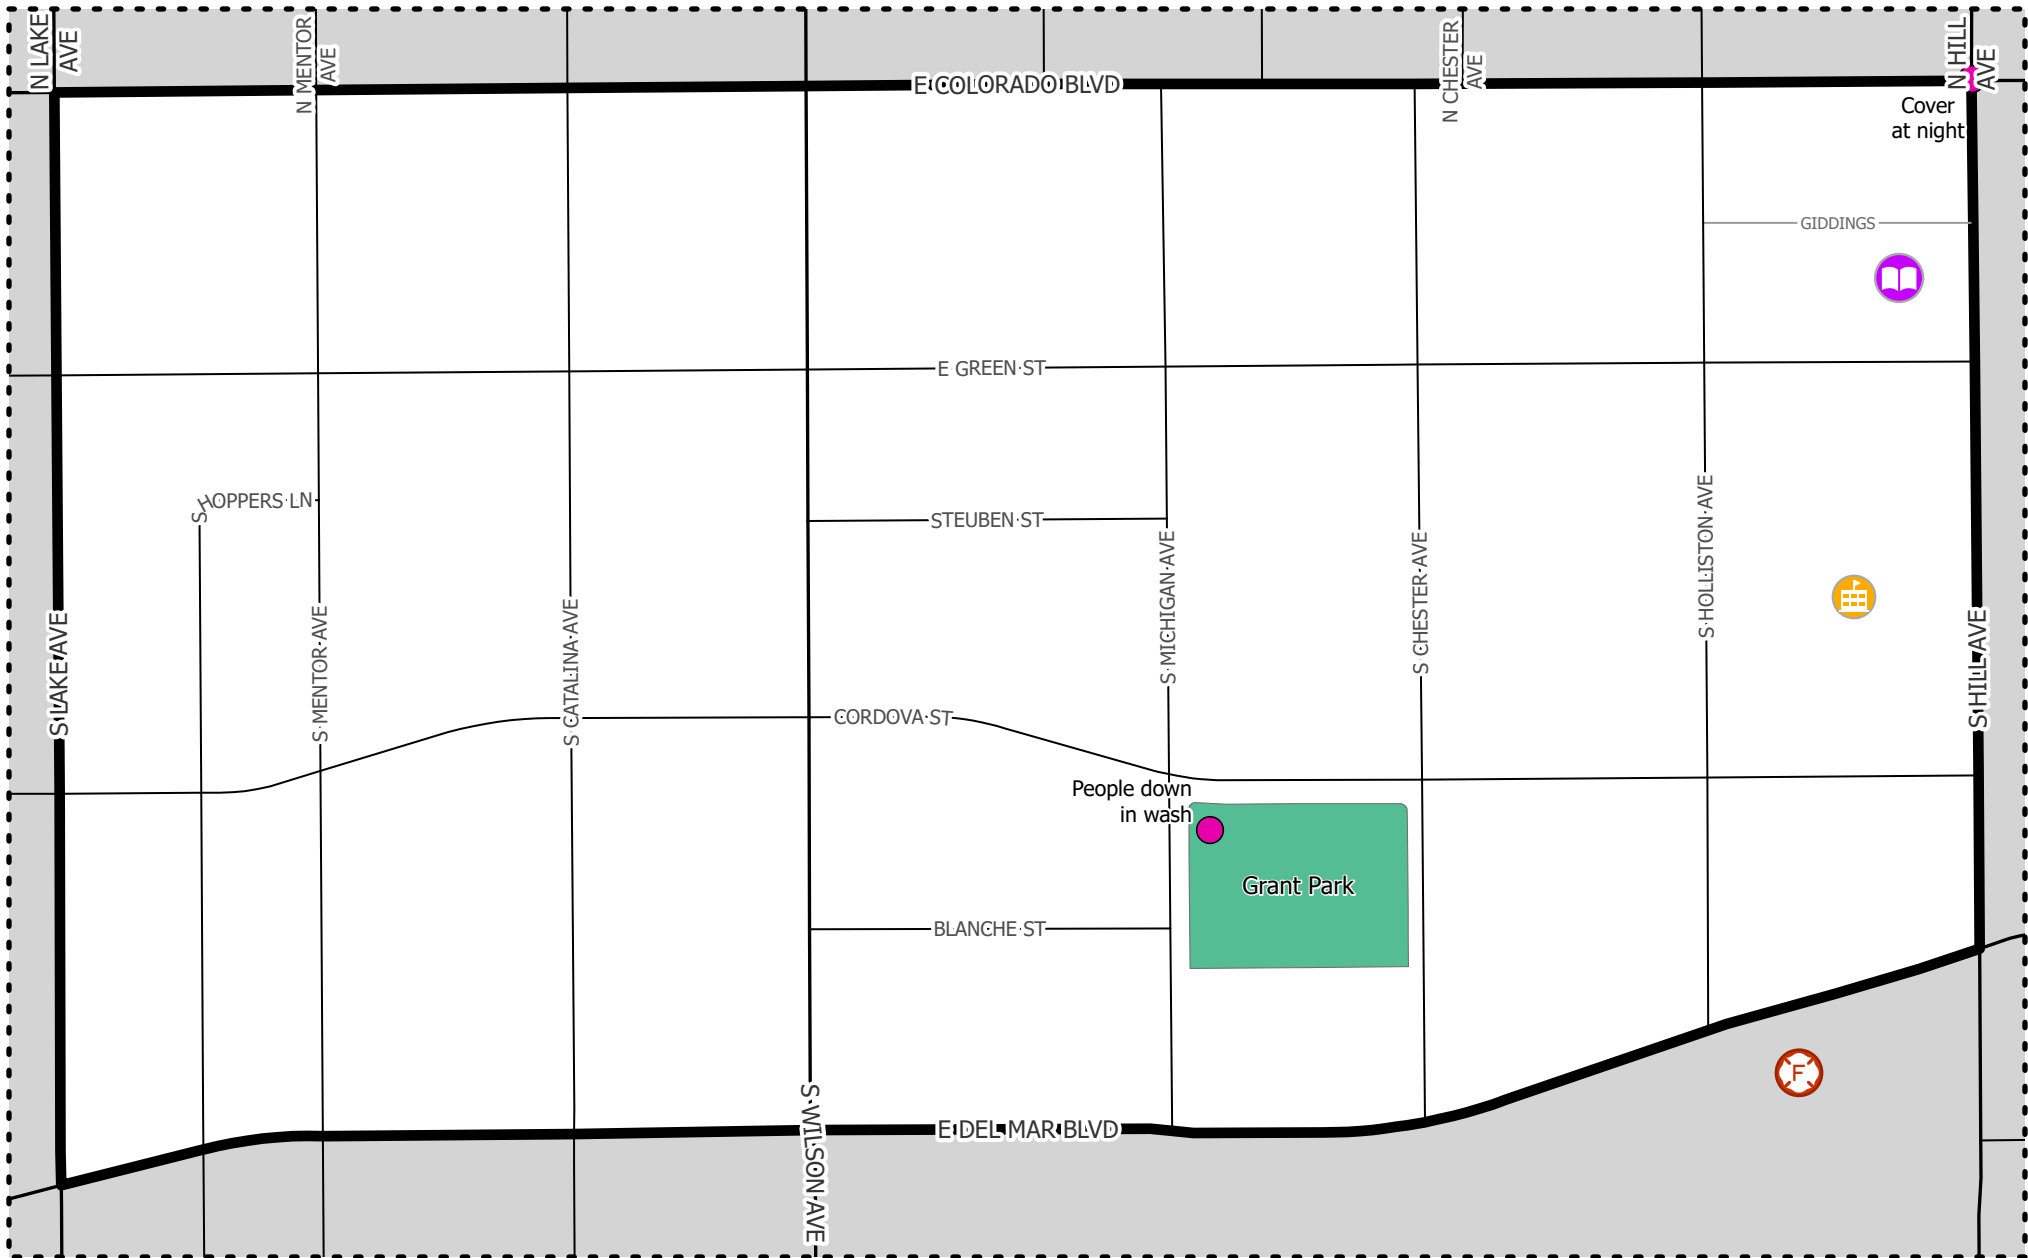

Pasadena Homeless Count

Zone 18

Legend

-  Fire Station
-  Hospital
-  School
-  Metro Station
-  Hotspots
-  Police Station
-  Library
-  Rec Center
-  Metro Gold Line
-  Parks