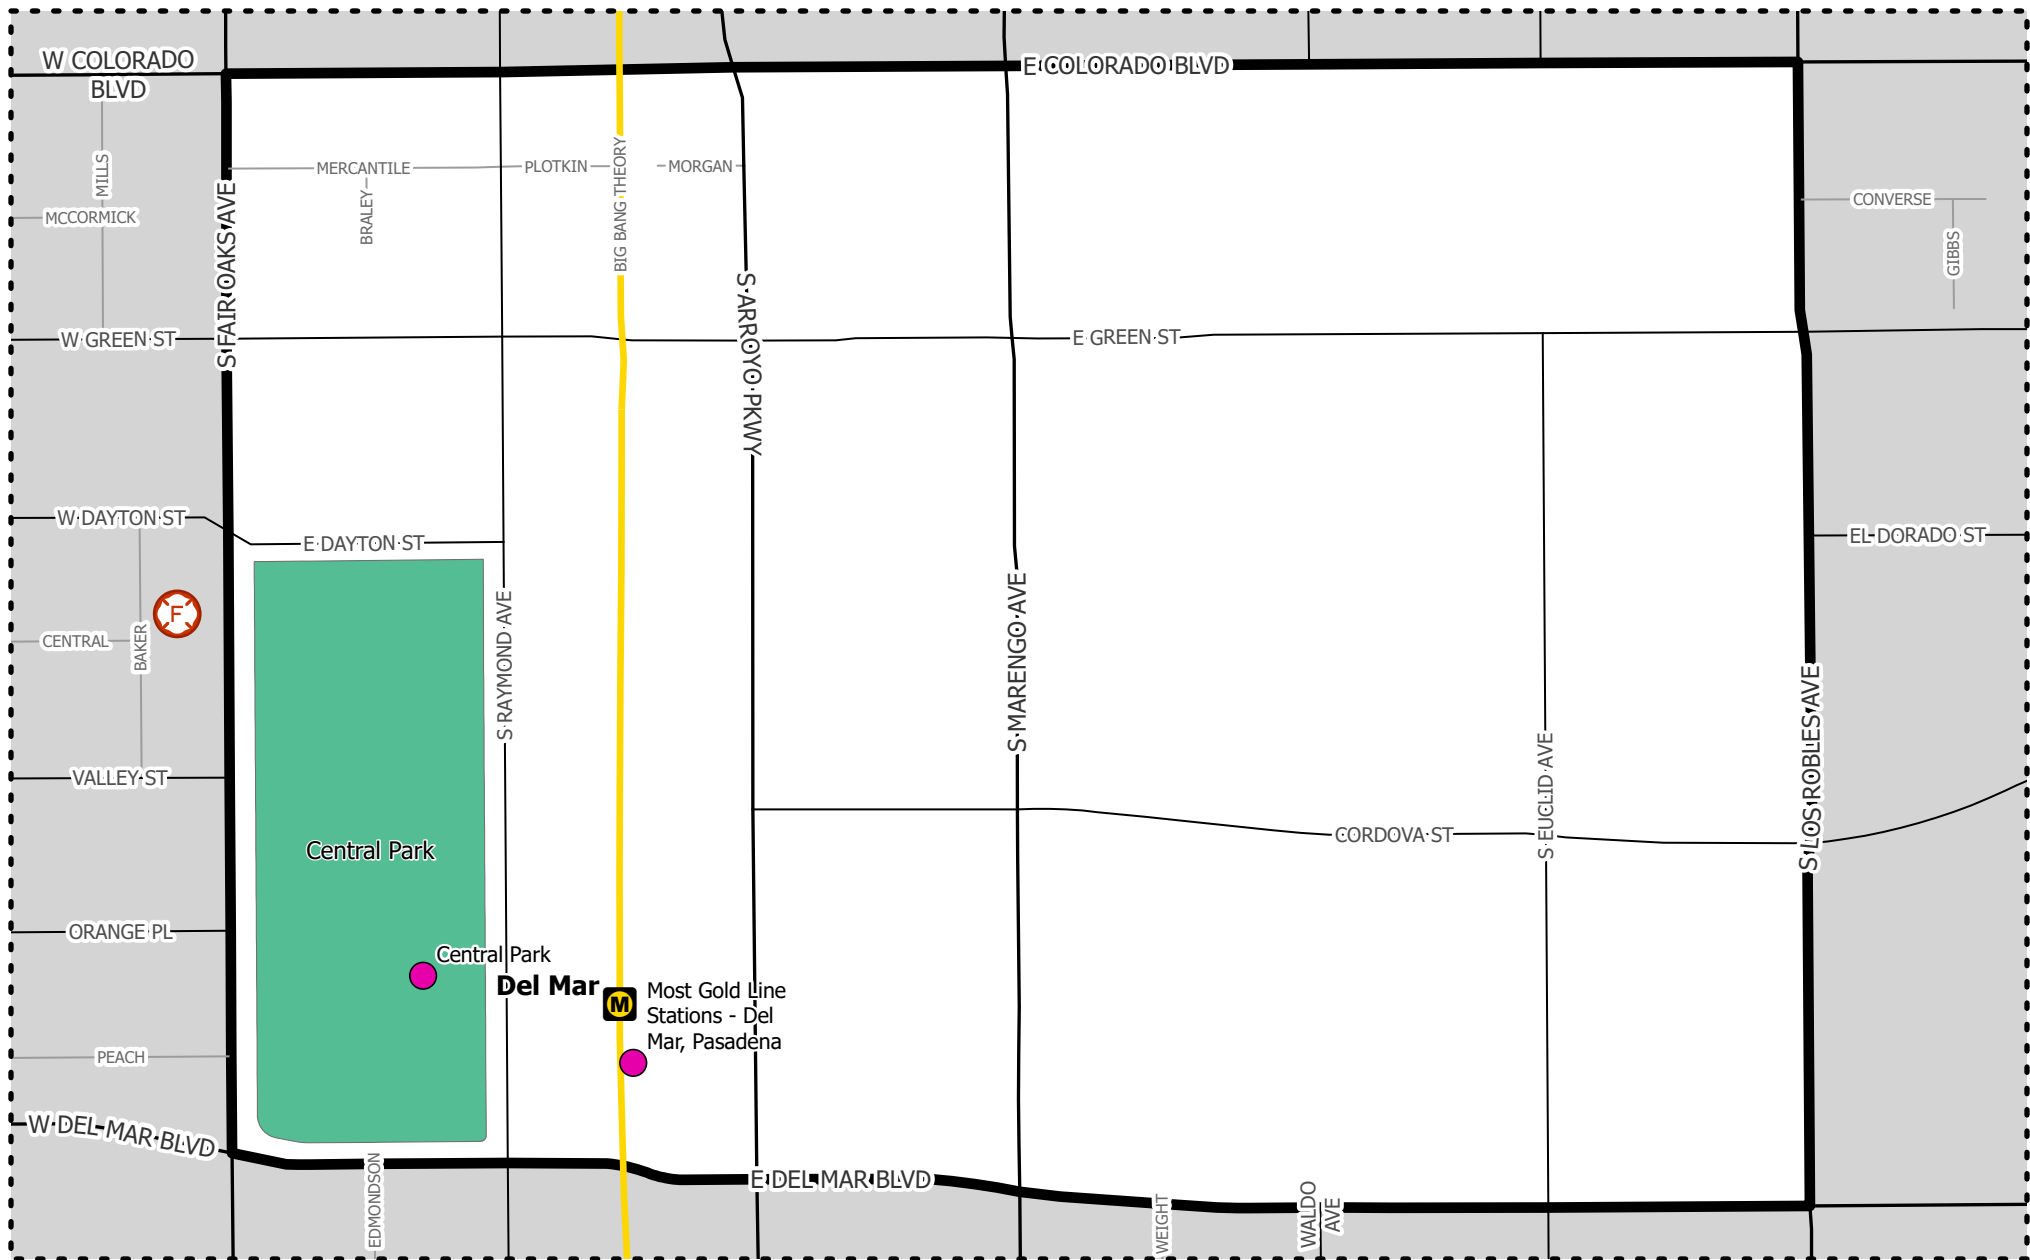

# Pasadena Homeless Count

Zone 16

Legend

-  Fire Station
-  Hospital
-  School
-  Metro Station
-  Hotspots
-  Police Station
-  Library
-  Rec Center
-  Metro Gold Line
-  Parks