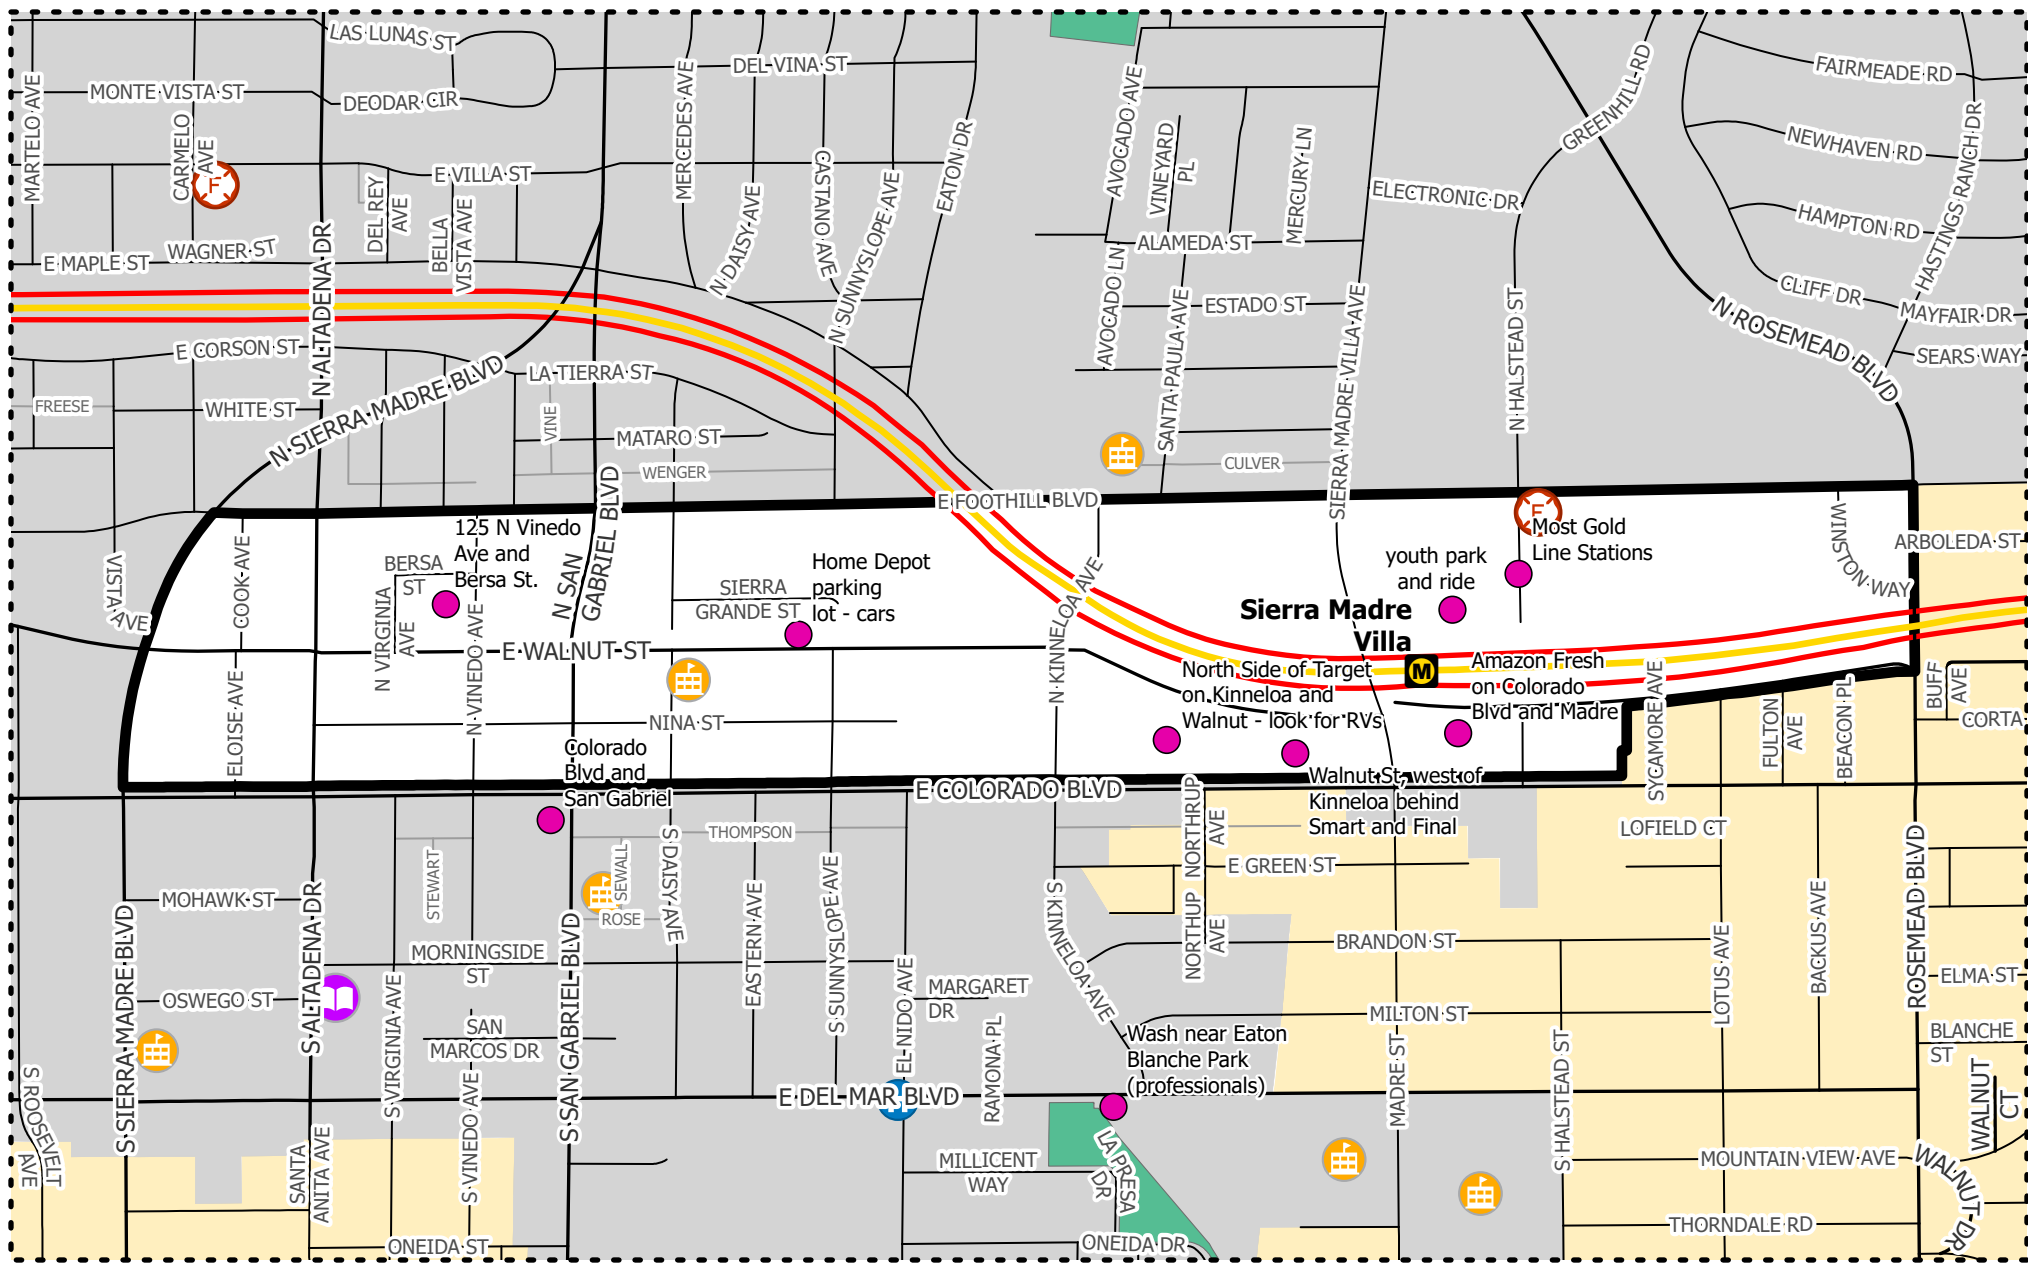

# Pasadena Homeless Count

Zone 14

### Legend

-  Fire Station
-  Hospital
-  School
-  Metro Station
-  Hotspots
-  Police Station
-  Library
-  Rec Center
-  Metro Gold Line
-  Parks