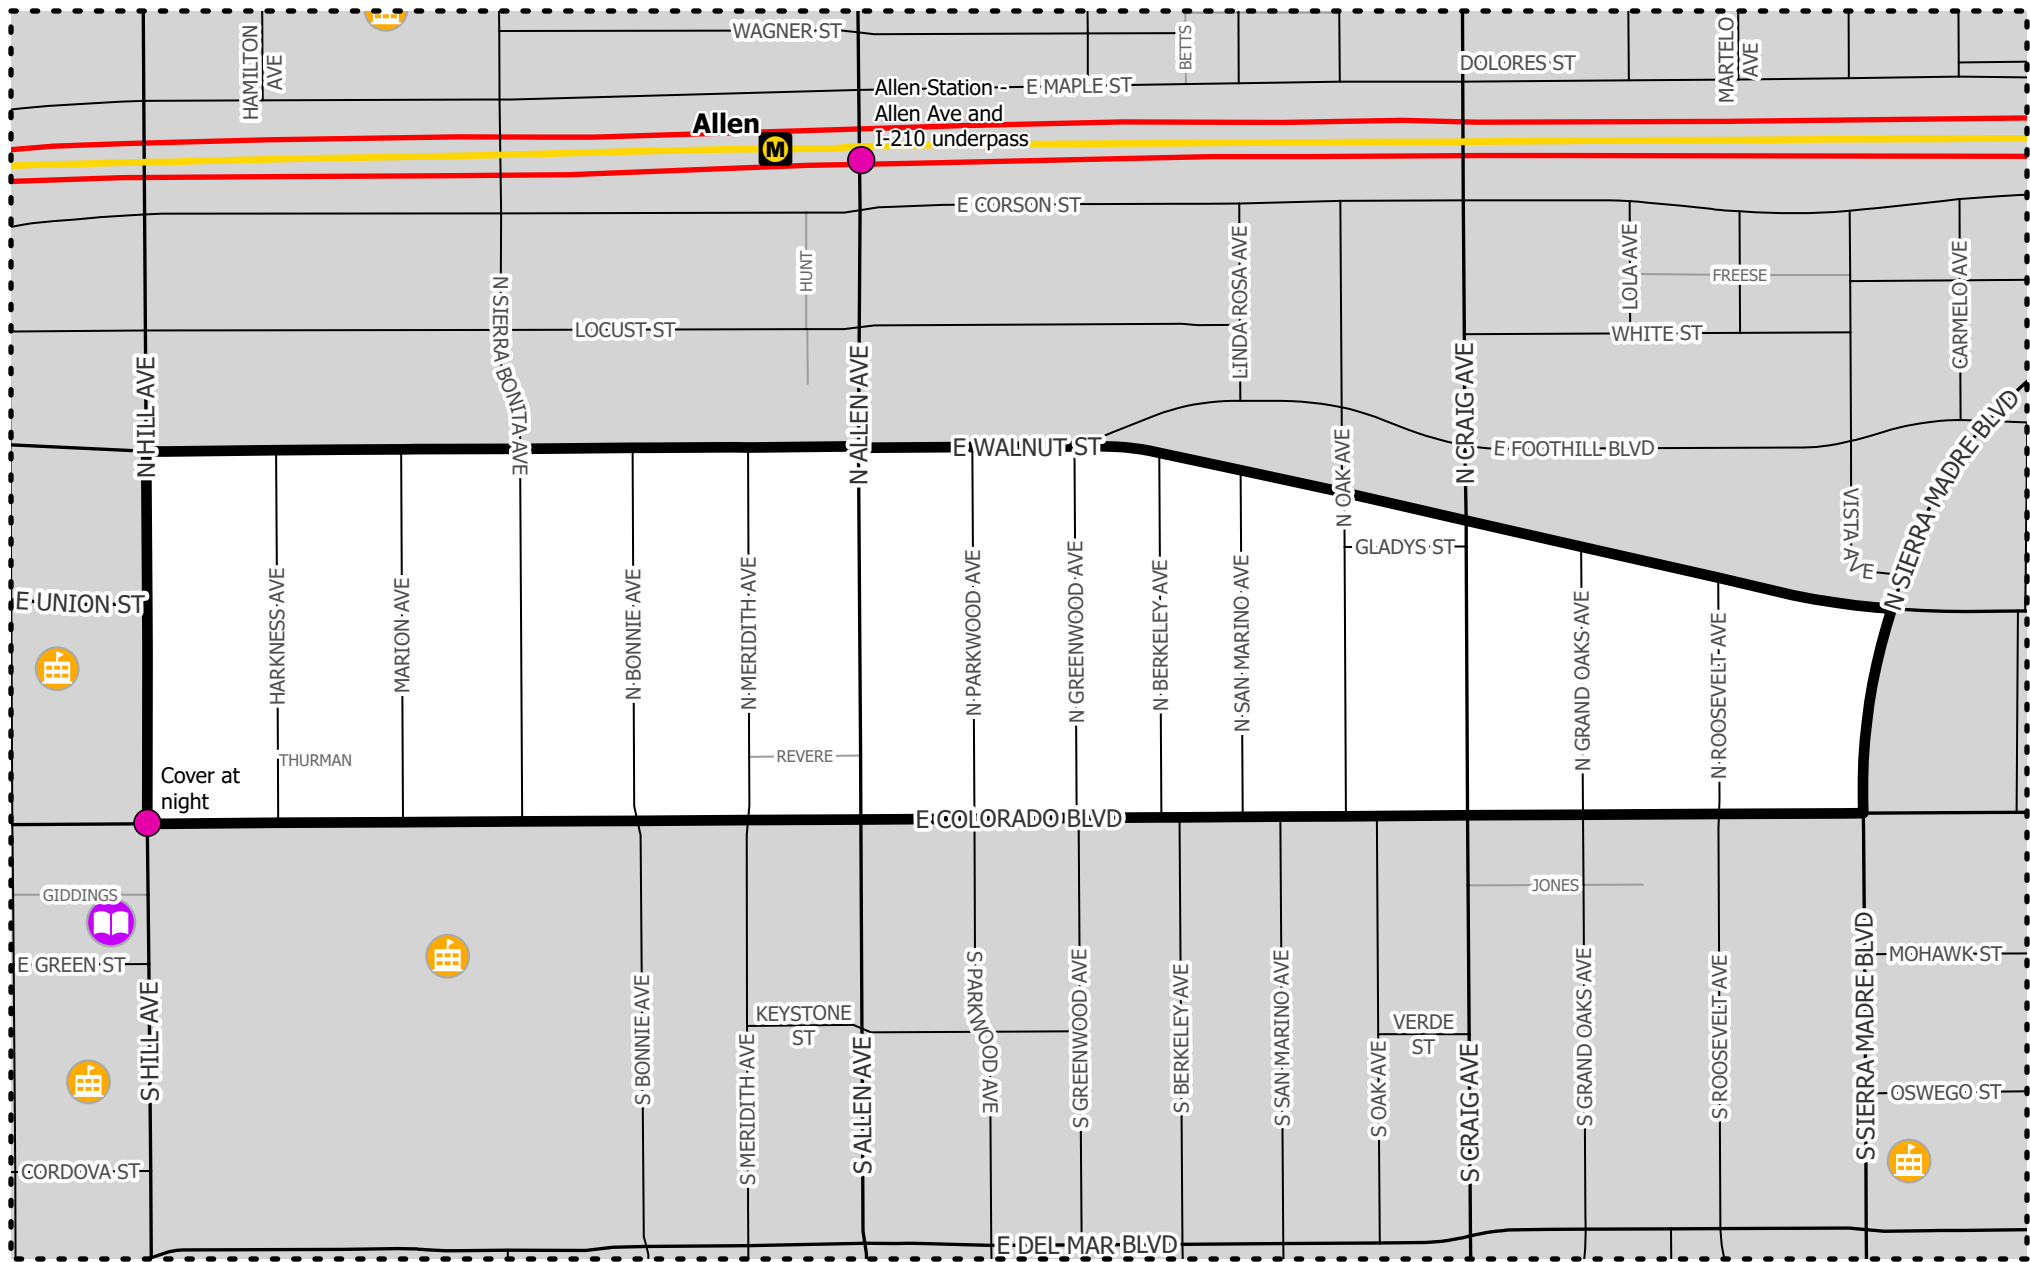

Pasadena Homeless Count

Zone 13

Legend

-  Fire Station
-  Hospital
-  School
-  Metro Station
-  Hotspots
-  Police Station
-  Library
-  Rec Center
-  Metro Gold Line
-  Parks