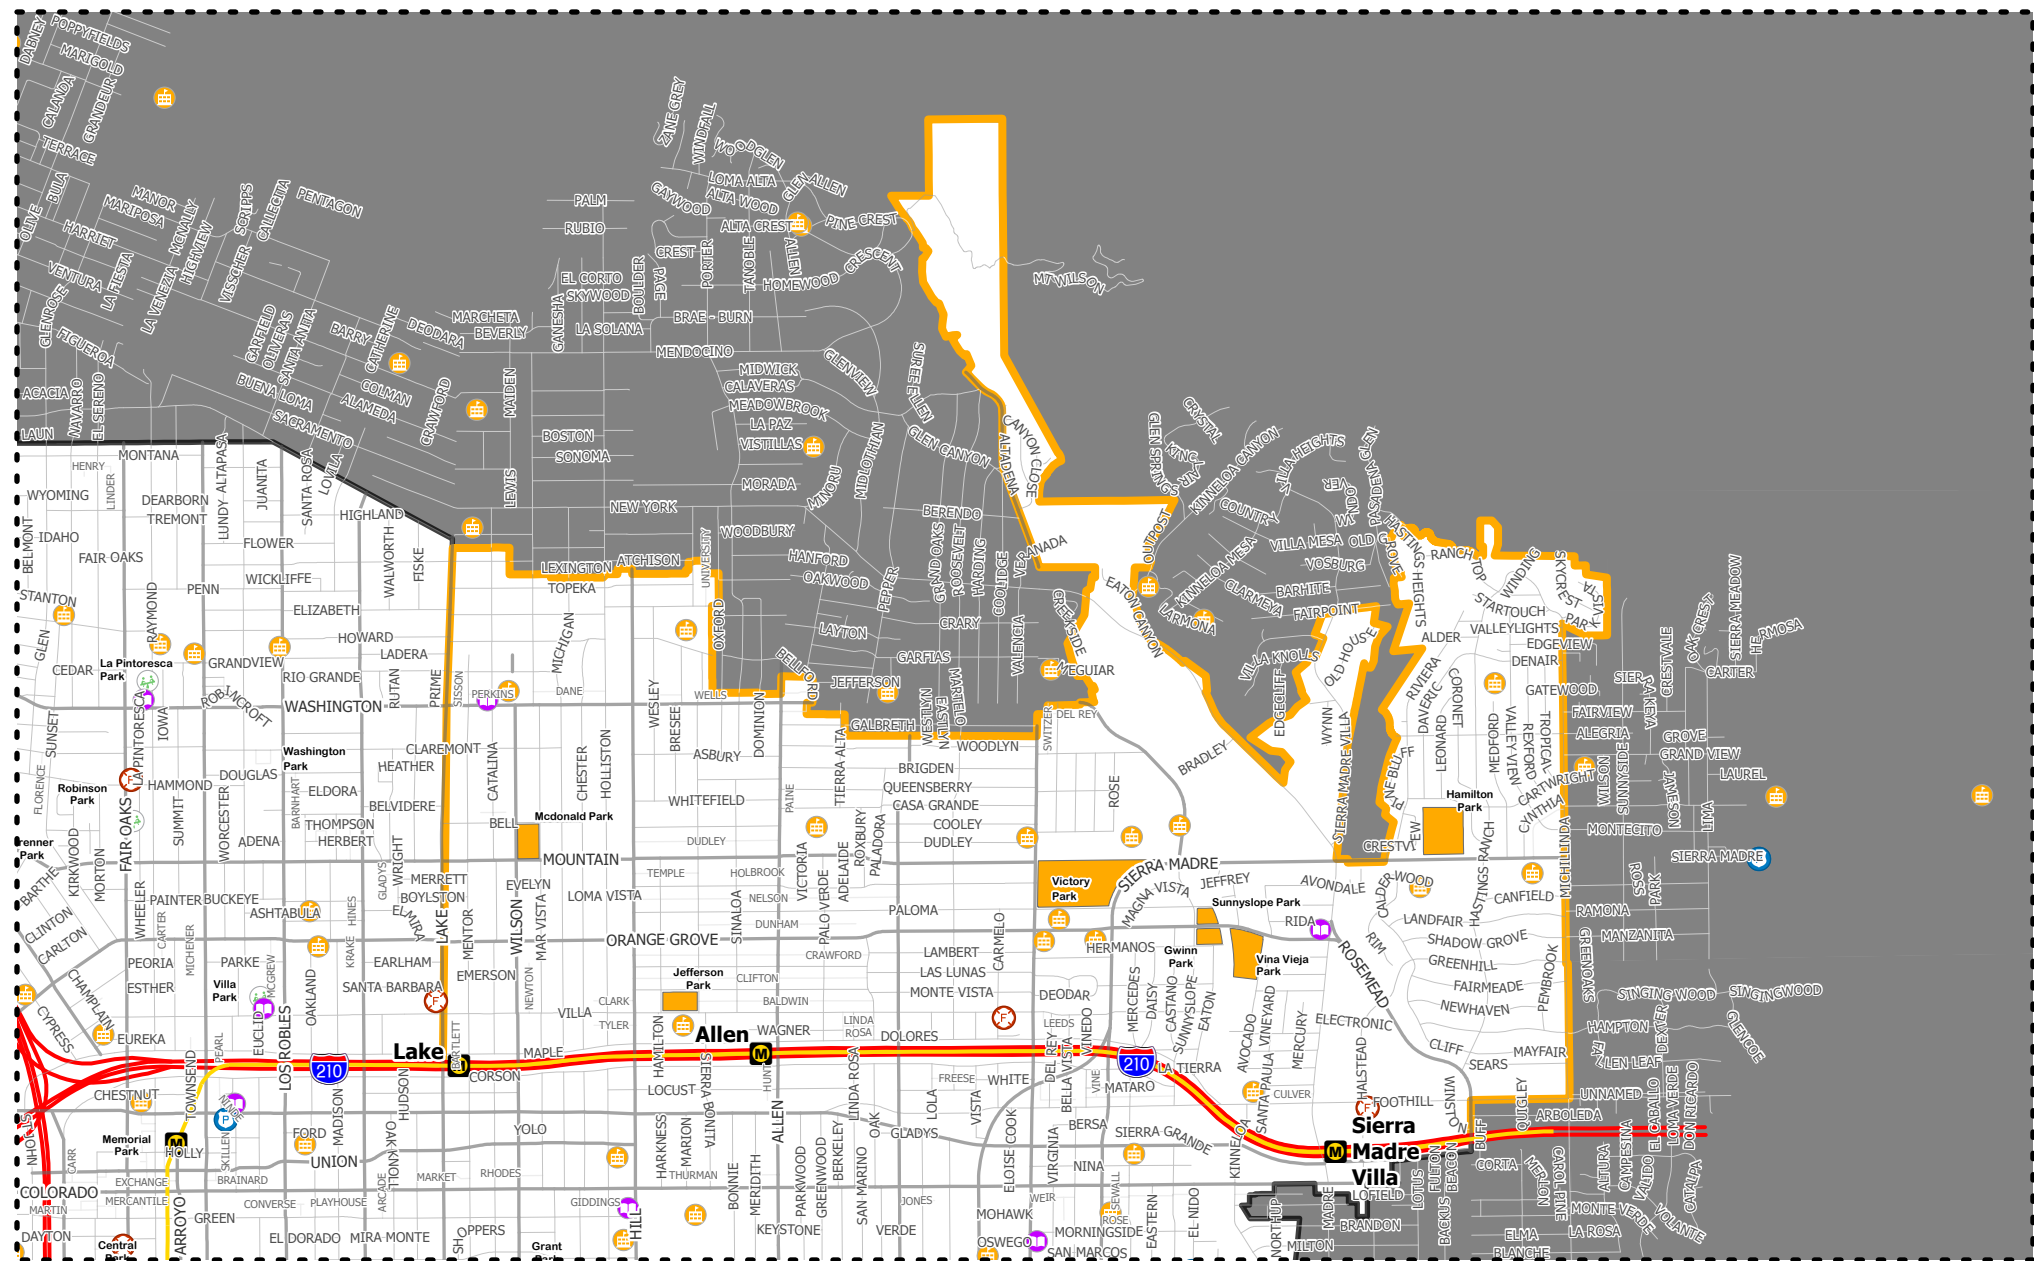

Pasadena Homeless Count

Parks 2

Legend

- Fire Station
- Library
- Metro Gold Line
- City Extents
- Police Station
- School
- Metro Station
- City Boundaries
- Hospital
- Rec Center
- Metro Gold Line
- Hotspots
- Parks 1
- Parks 3
- Parks 2
- Parks 4