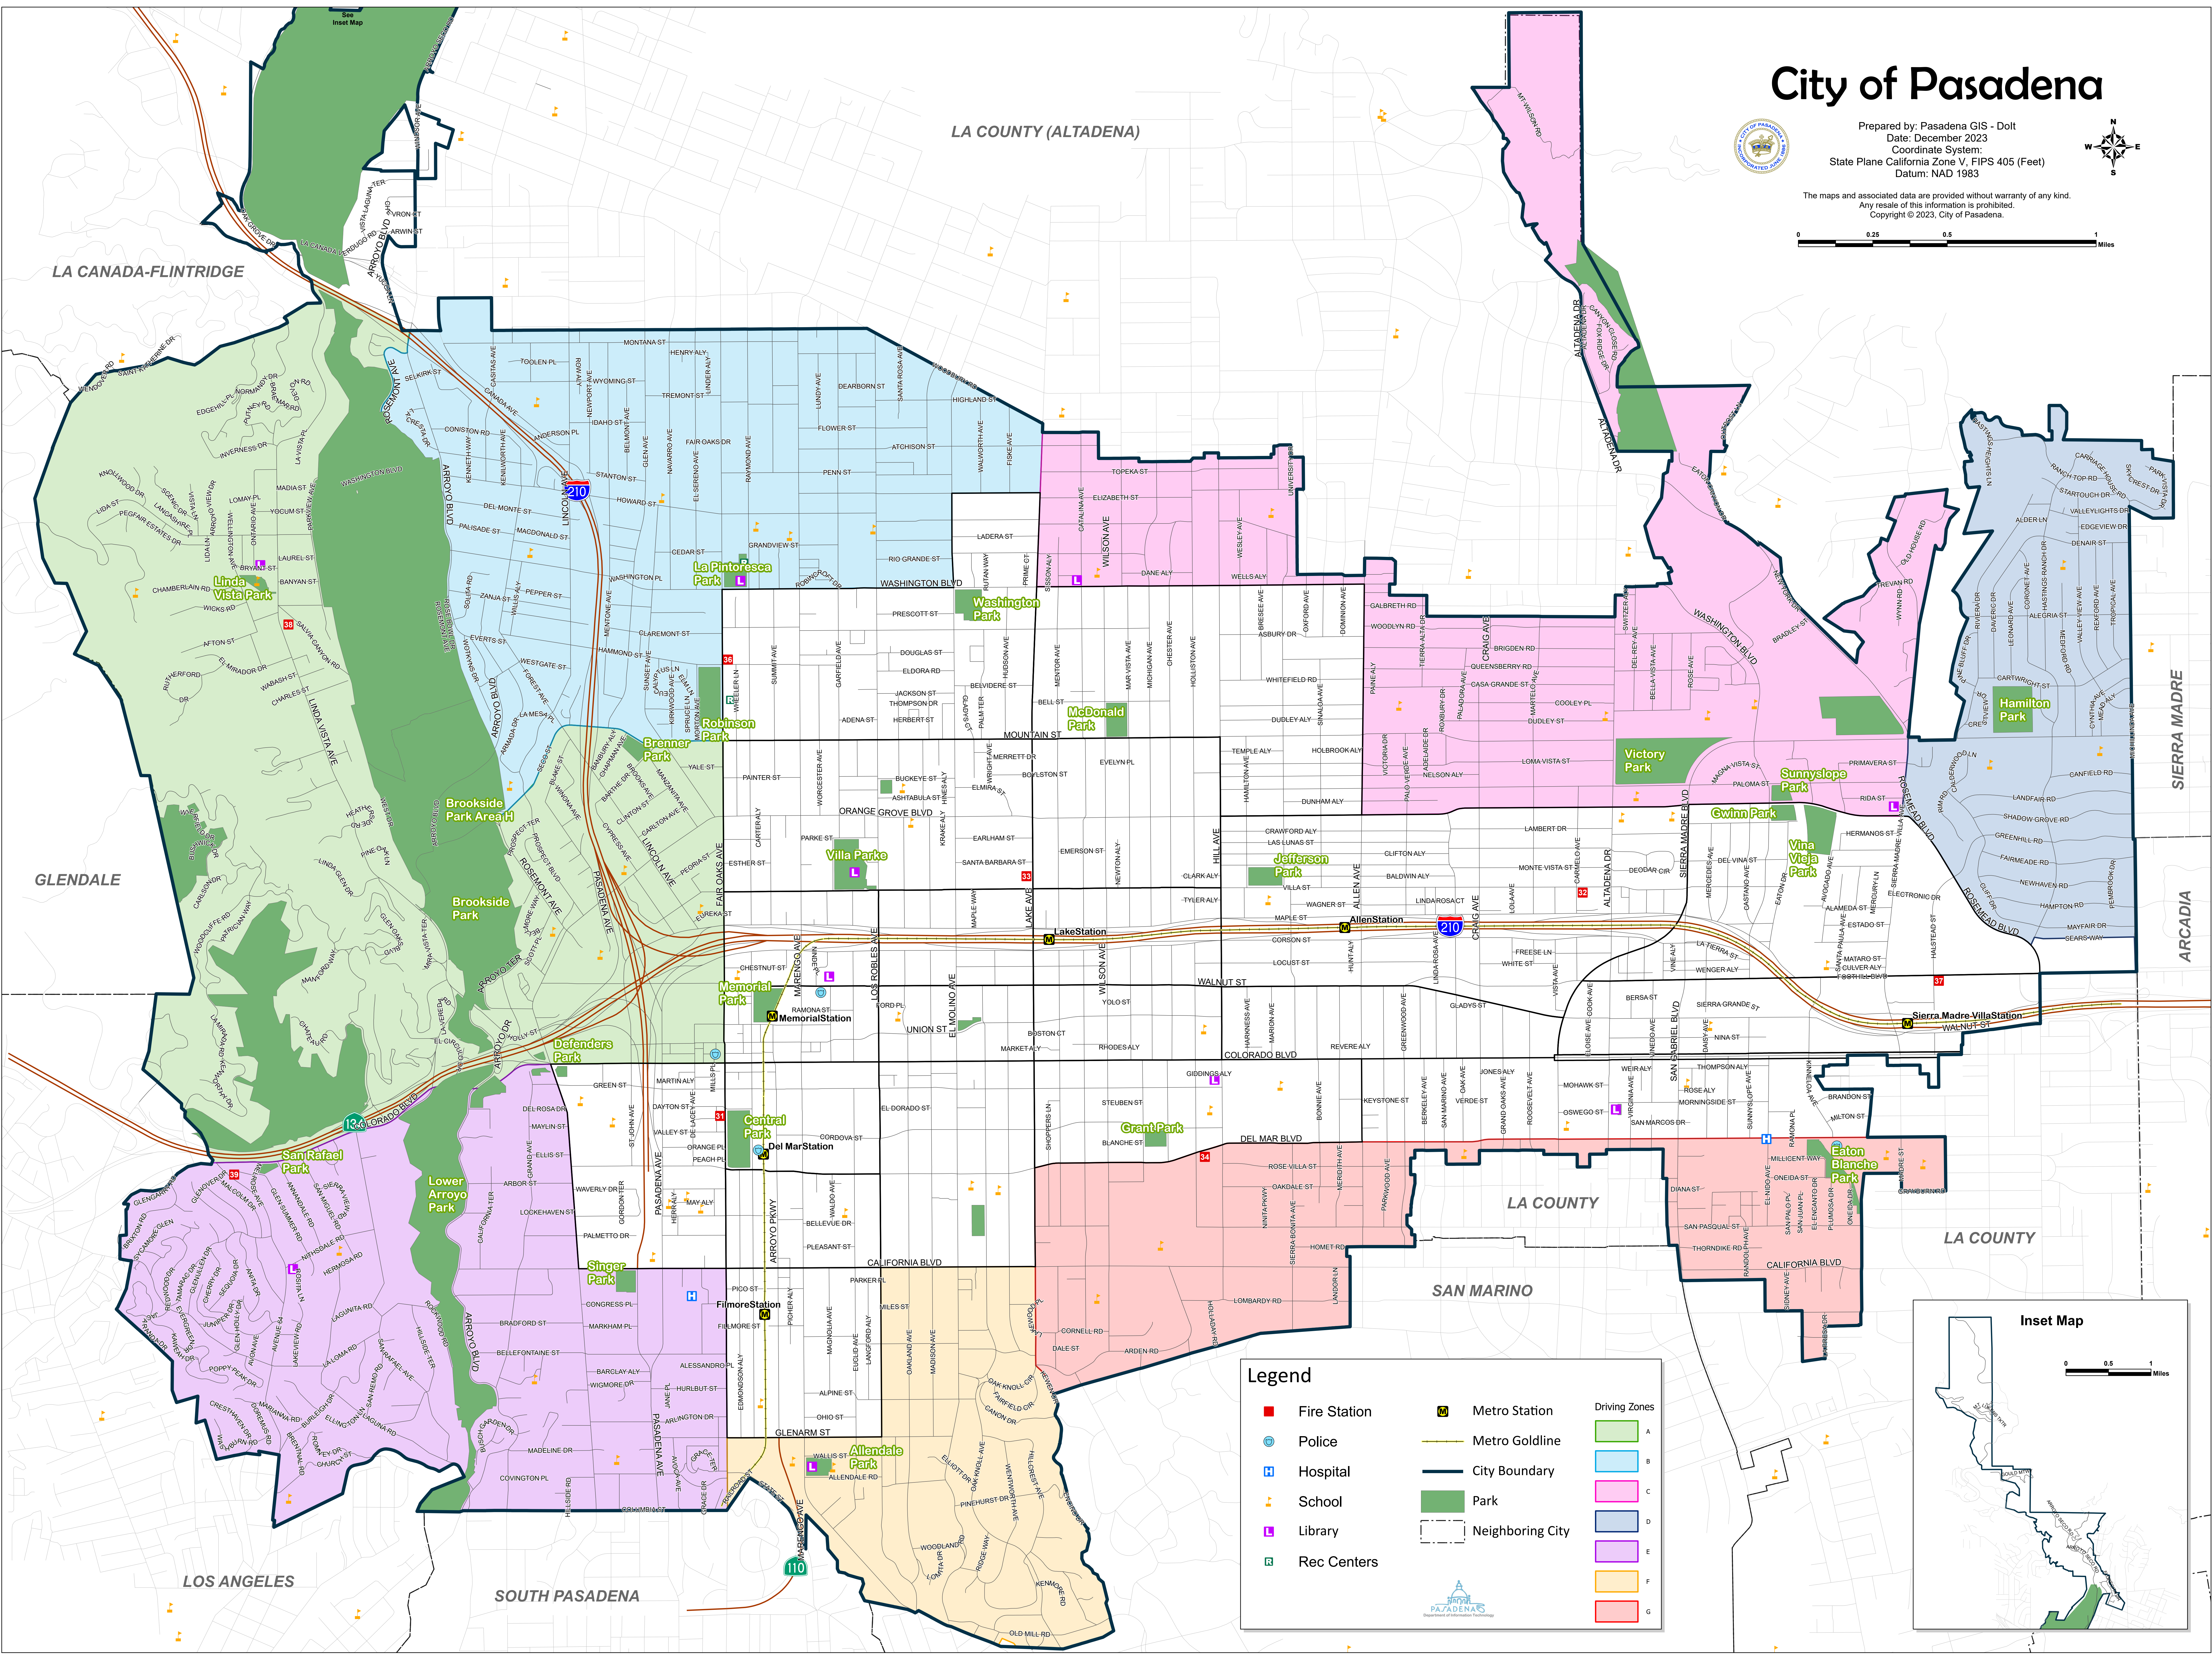

City of Pasadena

Prepared by: Pasadena GIS - Dolt
Date: December 2023
Coordinate System:
State Plane California Zone V, FIPS 405 (Feet)
Datum: NAD 1983

The maps and associated data are provided without warranty of any kind.
Any resale of this information is prohibited.
Copyright © 2023, City of Pasadena.

0 0.25 0.5 1 Miles

Legend

Fire Station	Metro Station	Driving Zones
Police	Metro Goldline	A
Hospital	City Boundary	B
School	Park	C
Library	Neighboring City	D
Rec Centers		E
		F
		G