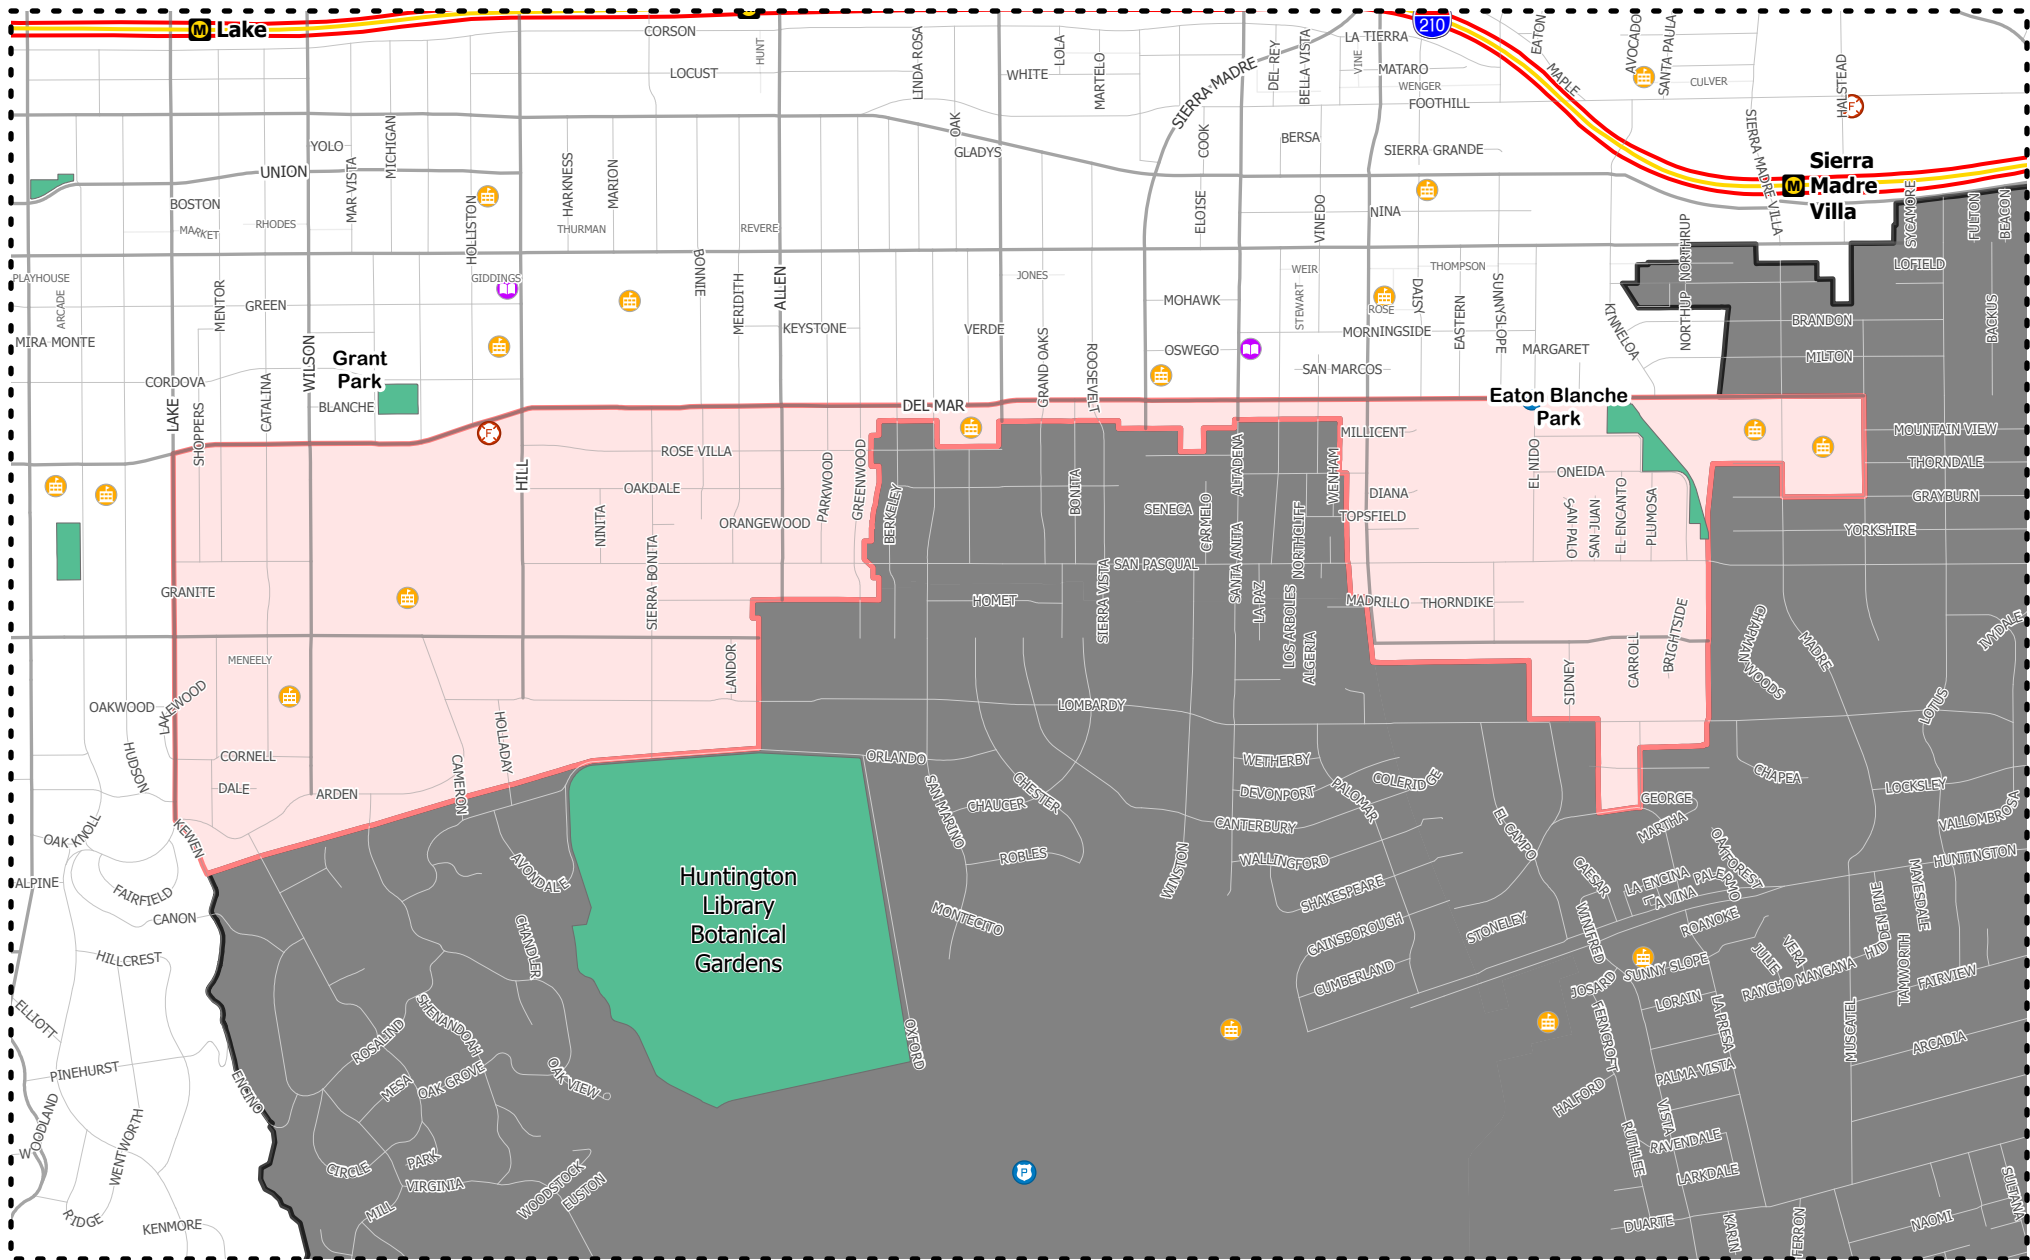

Pasadena Homeless Count

Zone G

Legend

- Fire Station
- Police Station
- Hospital
- Library
- School
- Rec Center
- Metro Gold Line
- Metro Station
- Metro Gold Line
- Driving Zone**
- A
- B
- C
- D
- E
- F
- G
- City Extents
- City Boundaries
- Hotspots