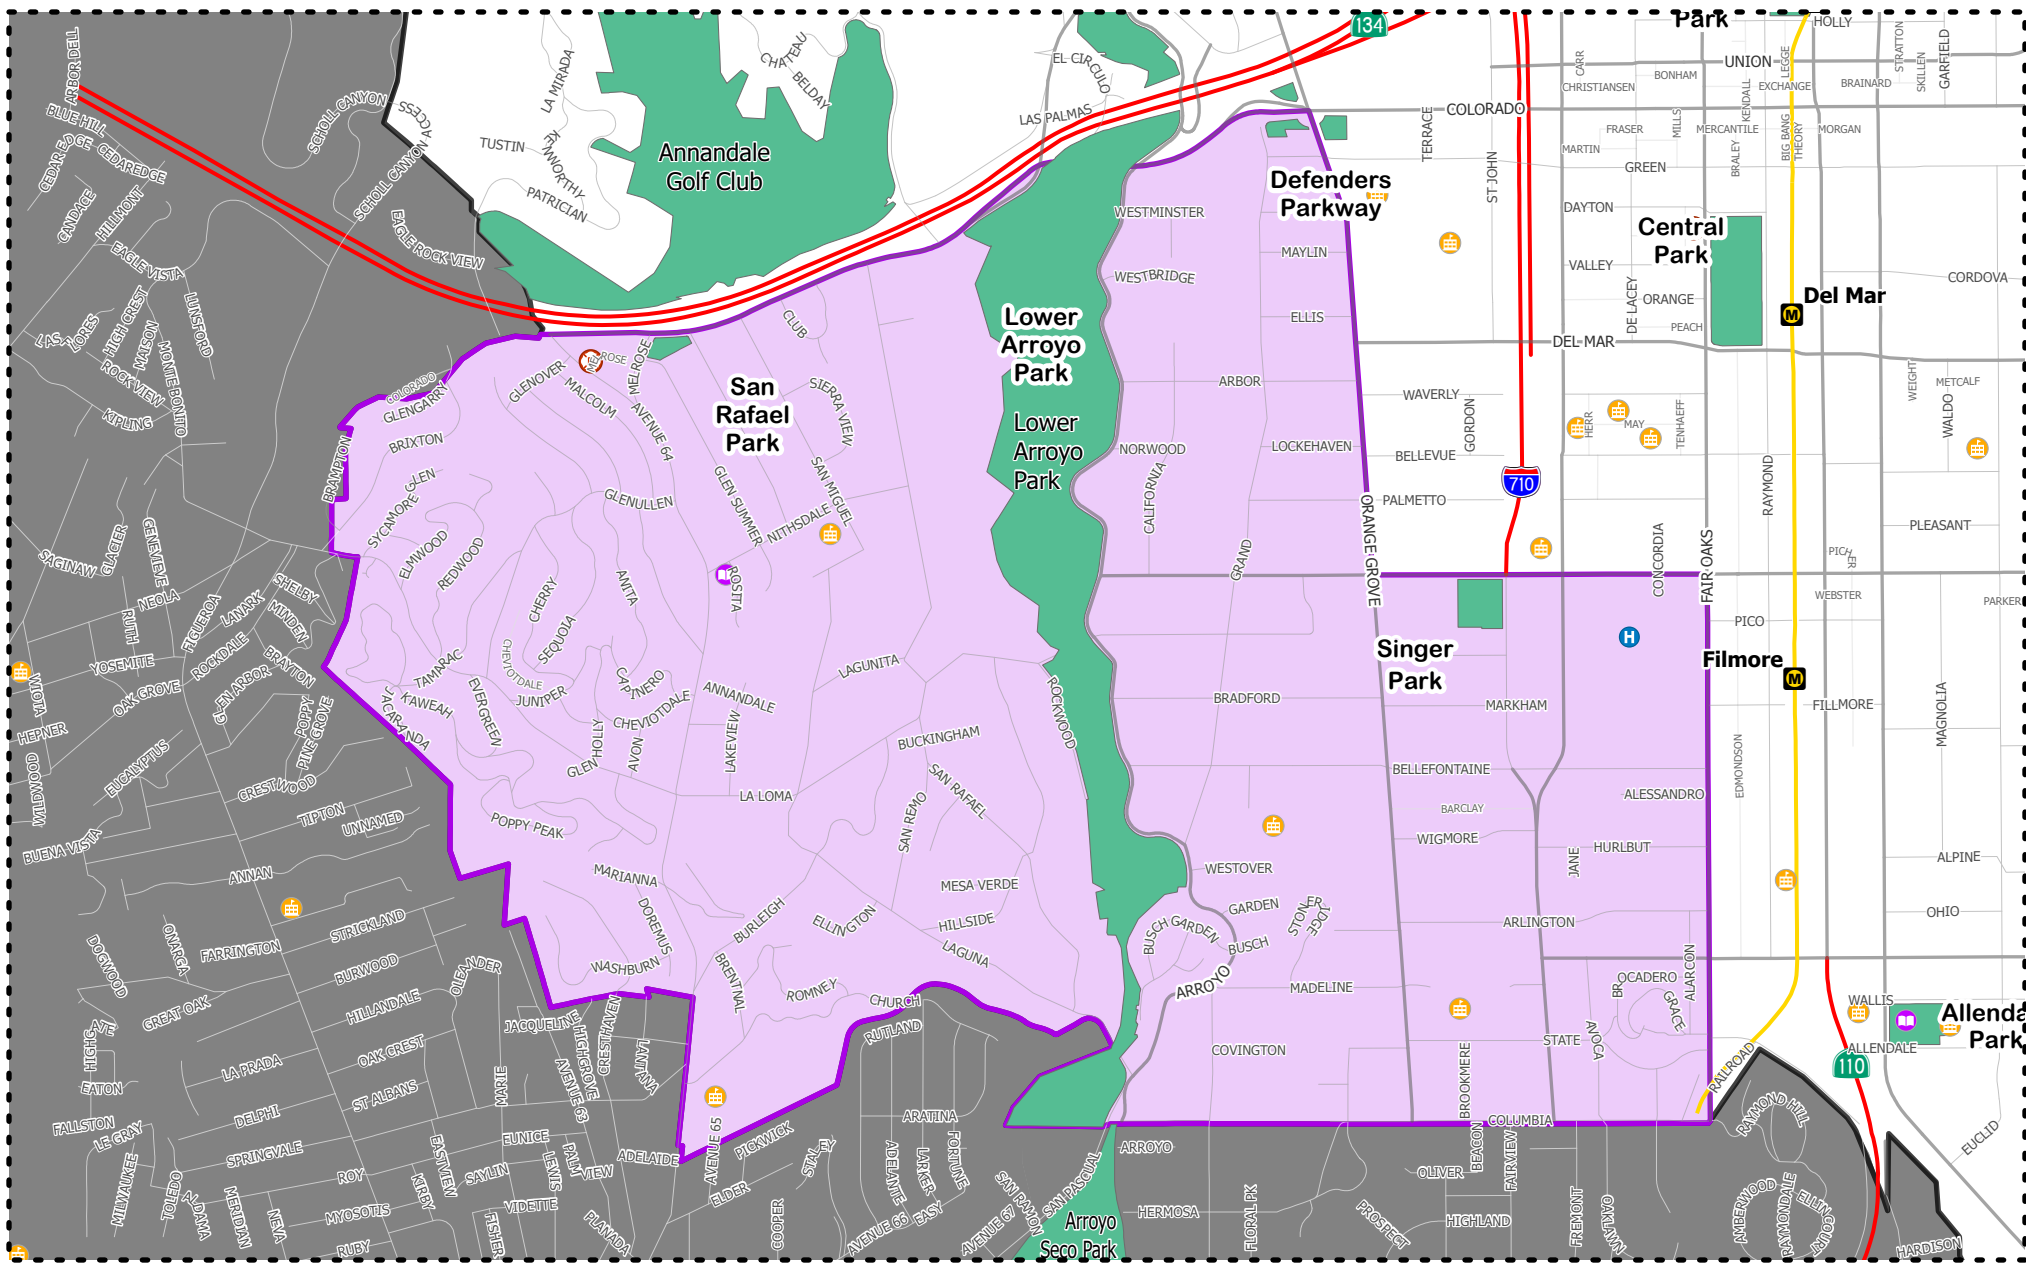

Pasadena Homeless Count

Zone E

Pasadena Partnership
To End Homelessness

Legend

- Fire Station
- Police Station
- Hospital
- Library
- School
- Rec Center

- Metro Gold Line
- Metro Station
- Metro Gold Line

- ### Driving Zone
- A
 - B
 - C

- D
- E
- F
- G

- City Extents
- City Boundaries
- Hotspots