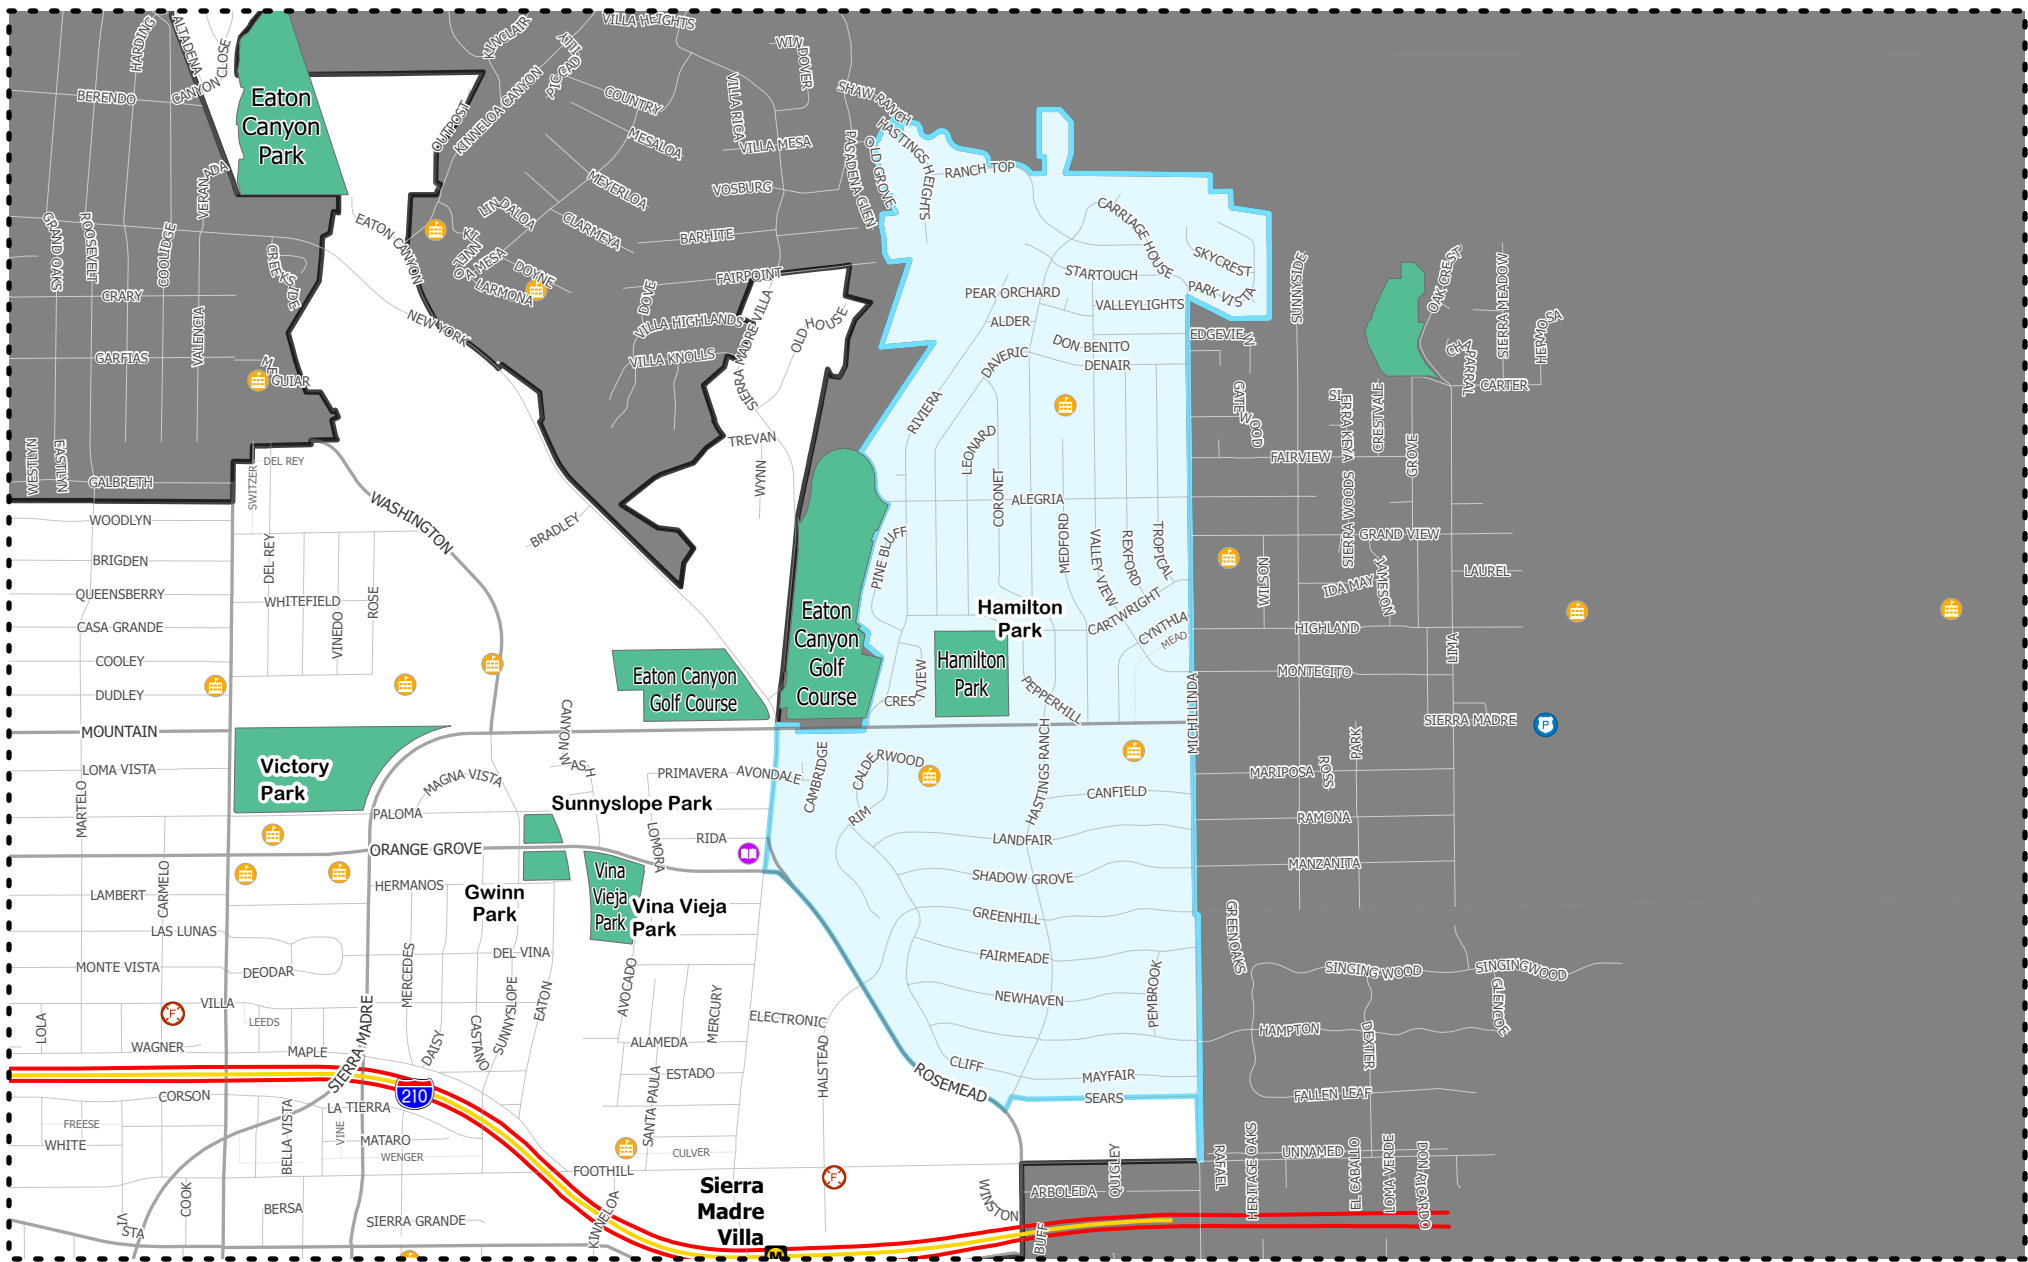

Pasadena Homeless Count

Zone D

Pasadena Partnership
To End Homelessness

Legend

- Fire Station
- Police Station
- Hospital
- Library
- School
- Rec Center
- Metro Station
- Metro Gold Line

- Driving Zone
- A
 - B
 - C

- D
- E
- F
- G

- City Extents
- City Boundaries
- Hotspots