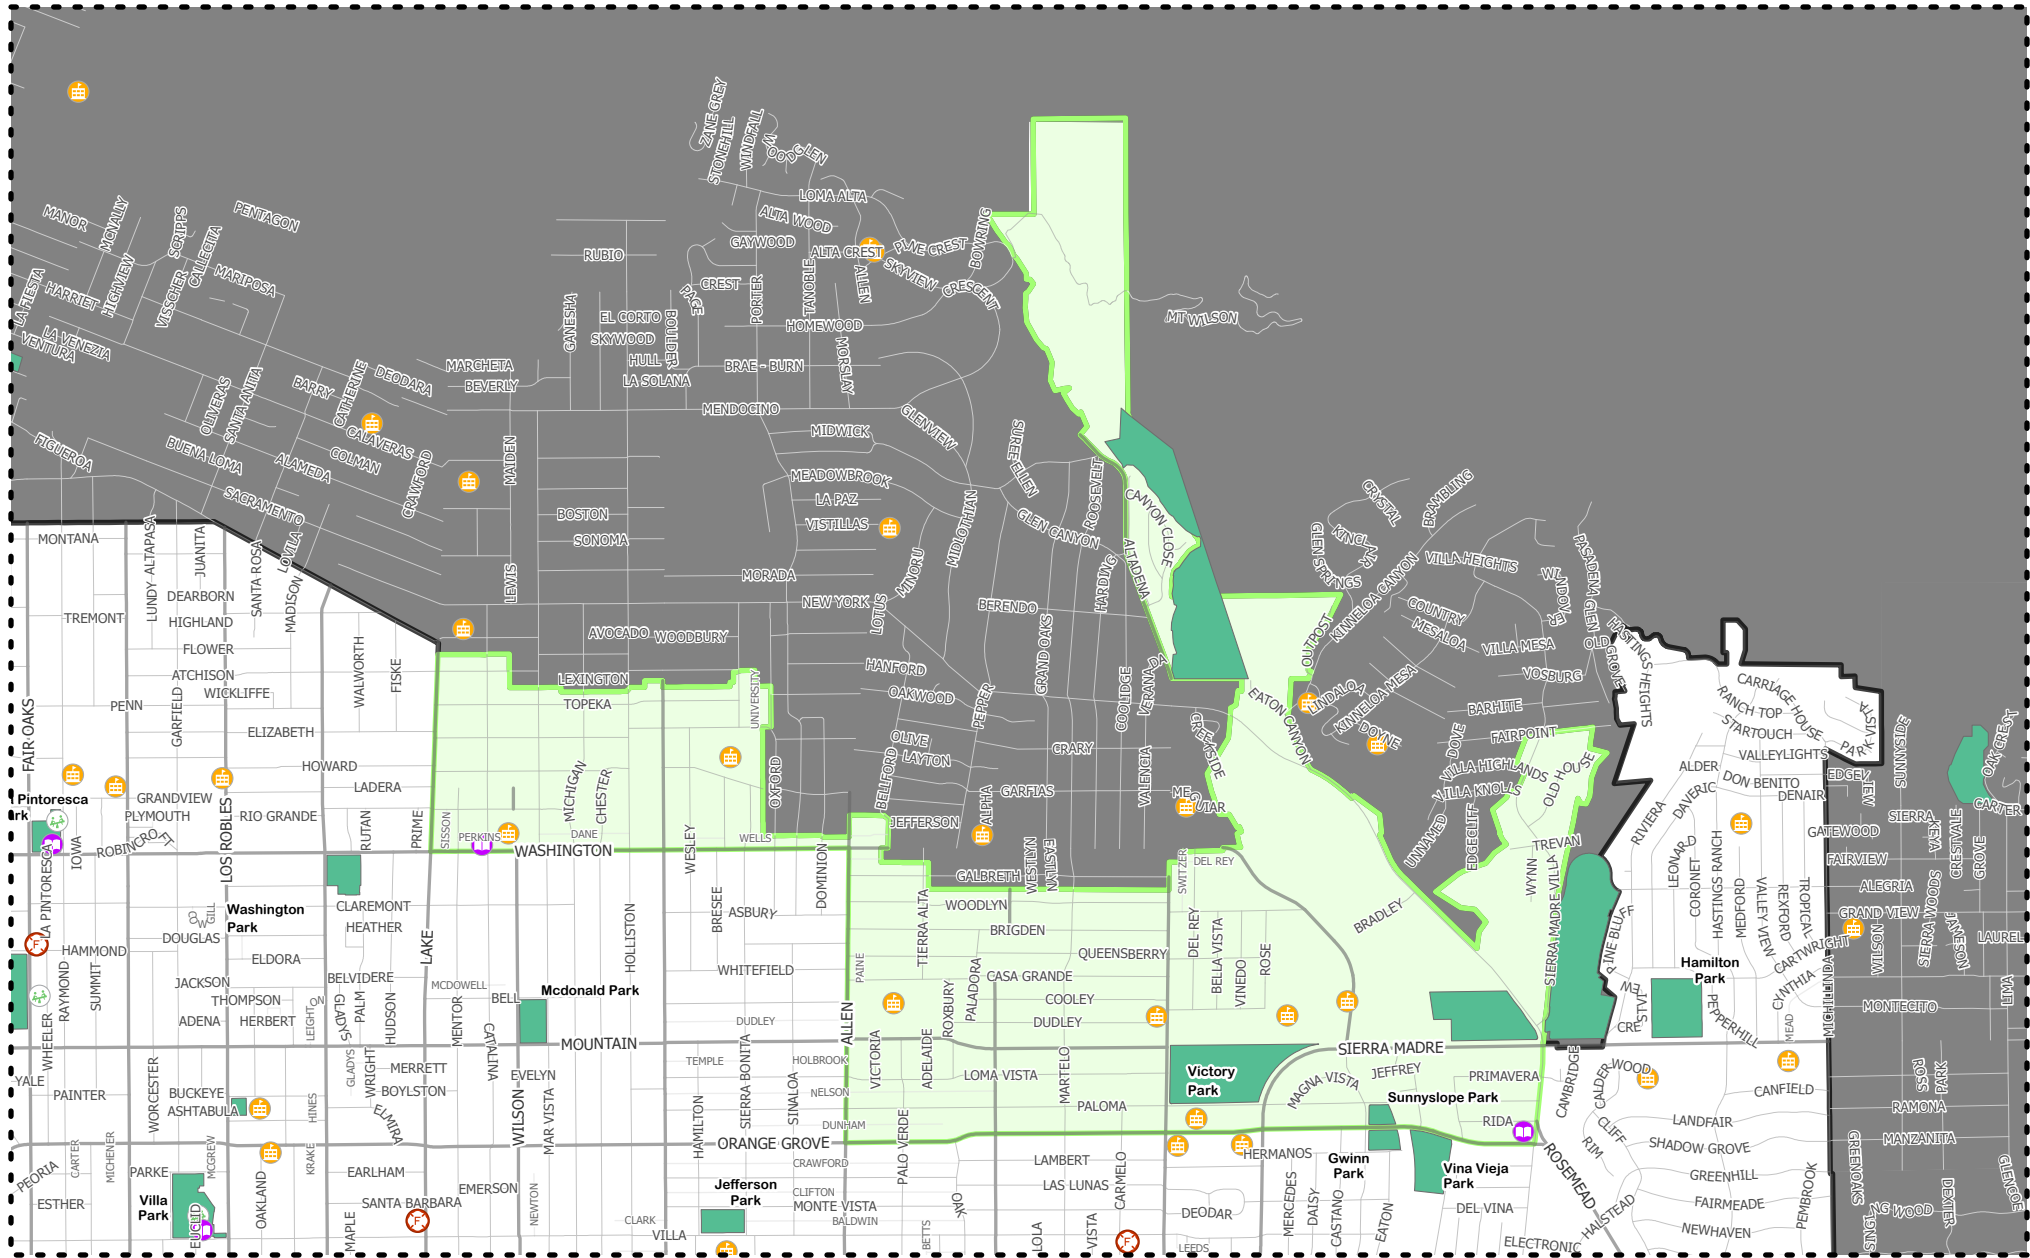

Pasadena Homeless Count

Zone C

Legend

- Fire Station
- Police Station
- Hospital
- Library
- School
- Rec Center
- Metro Gold Line
- Metro Station
- Metro Gold Line
- Driving Zone**
- A
- B
- C
- D
- E
- F
- G
- City Extents
- City Boundaries
- Hotspots