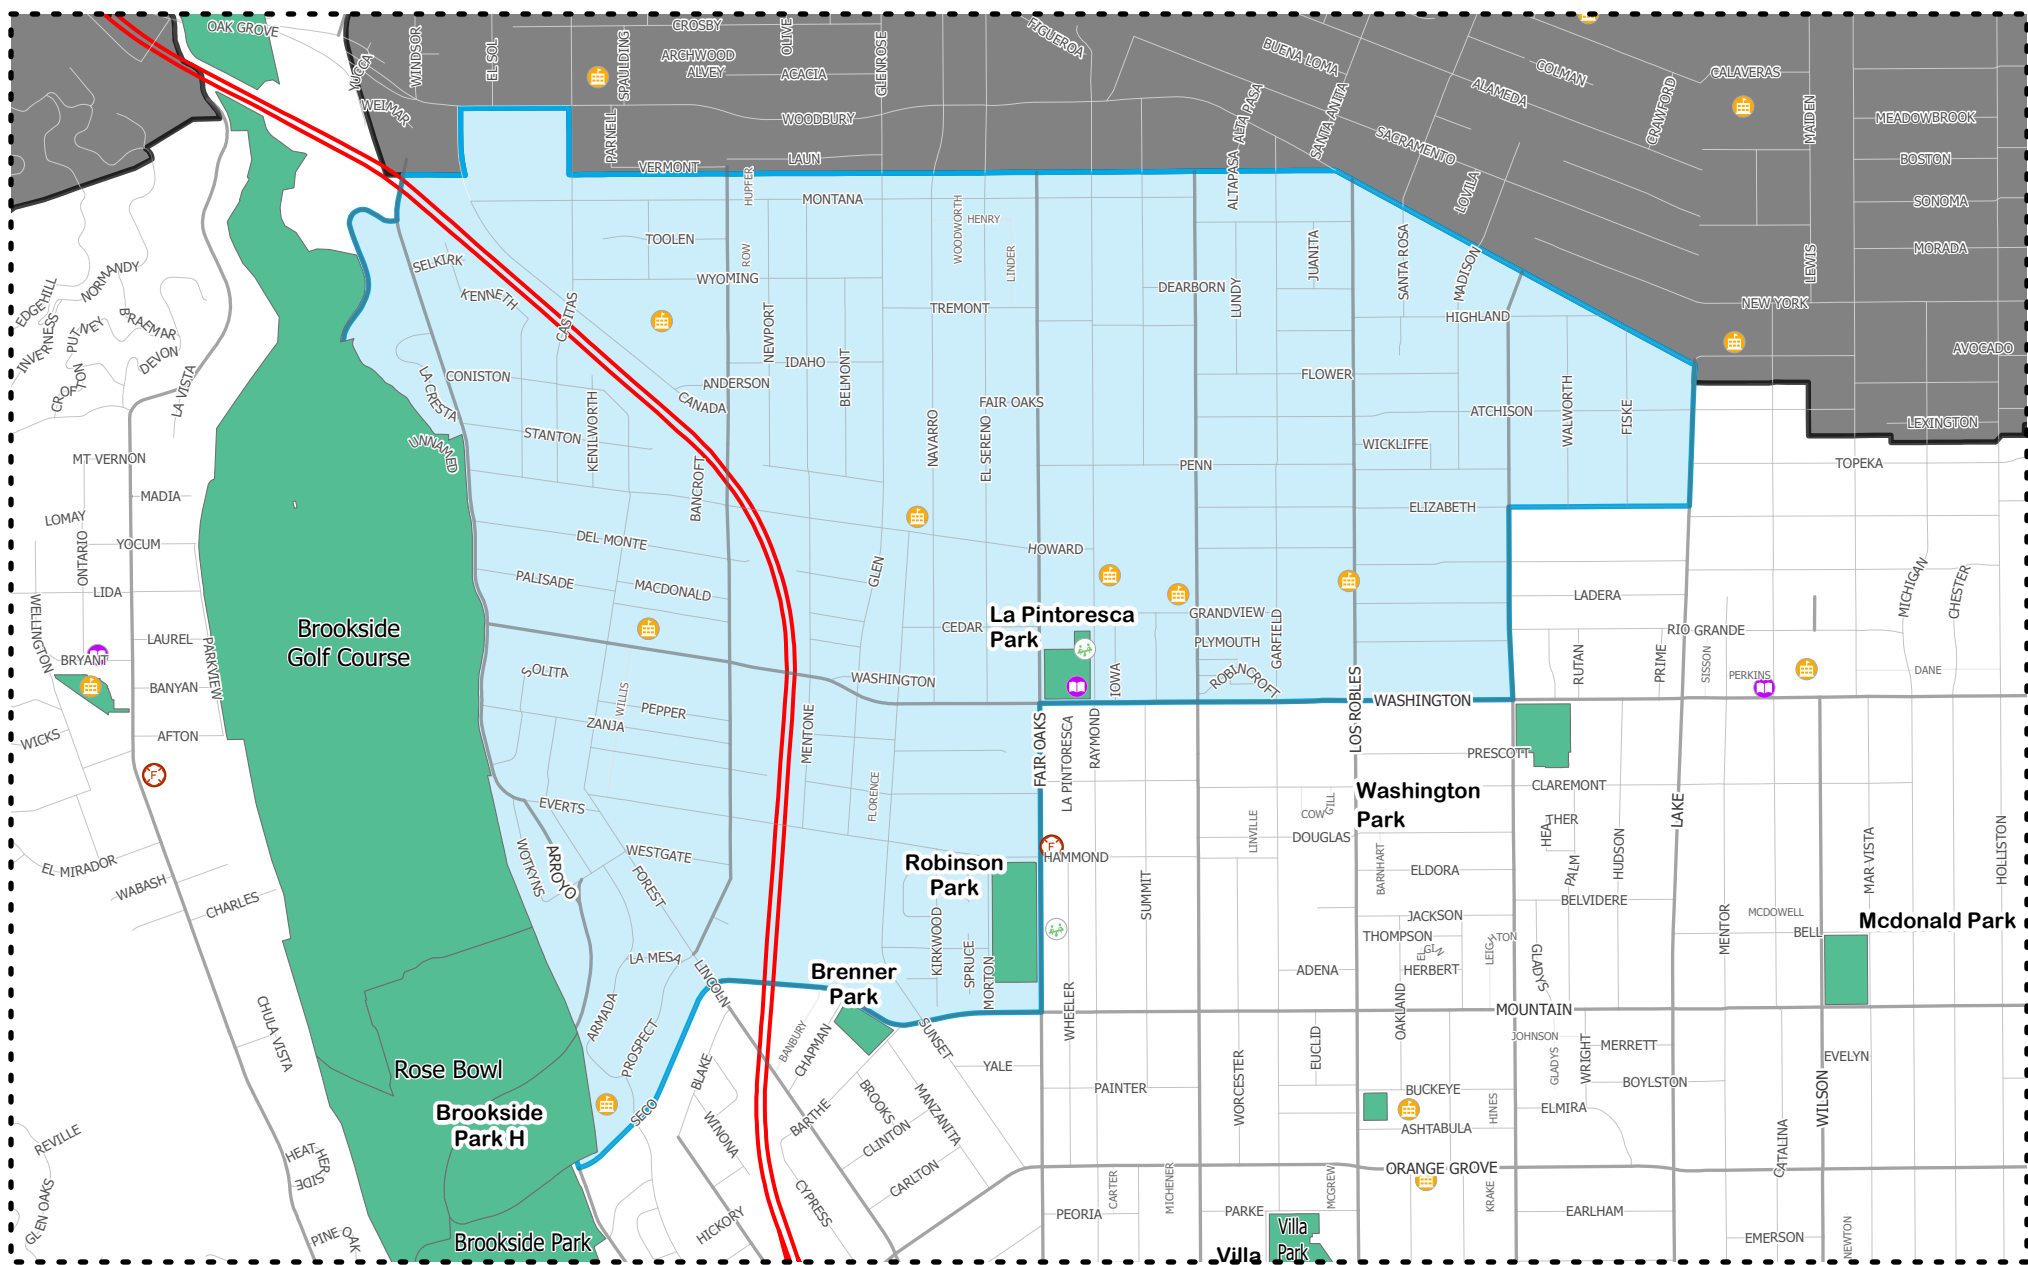

Pasadena Homeless Count

Zone B

Legend

- | | | | | |
|----------------|------------|-----------------|---------------------|-----------------|
| Fire Station | Library | Metro Gold Line | Driving Zone | City Extents |
| Police Station | School | Metro Station | A | City Boundaries |
| Hospital | Rec Center | Metro Gold Line | B | Hotspots |
| | | | C | |
| | | | D | |
| | | | E | |
| | | | F | |
| | | | G | |