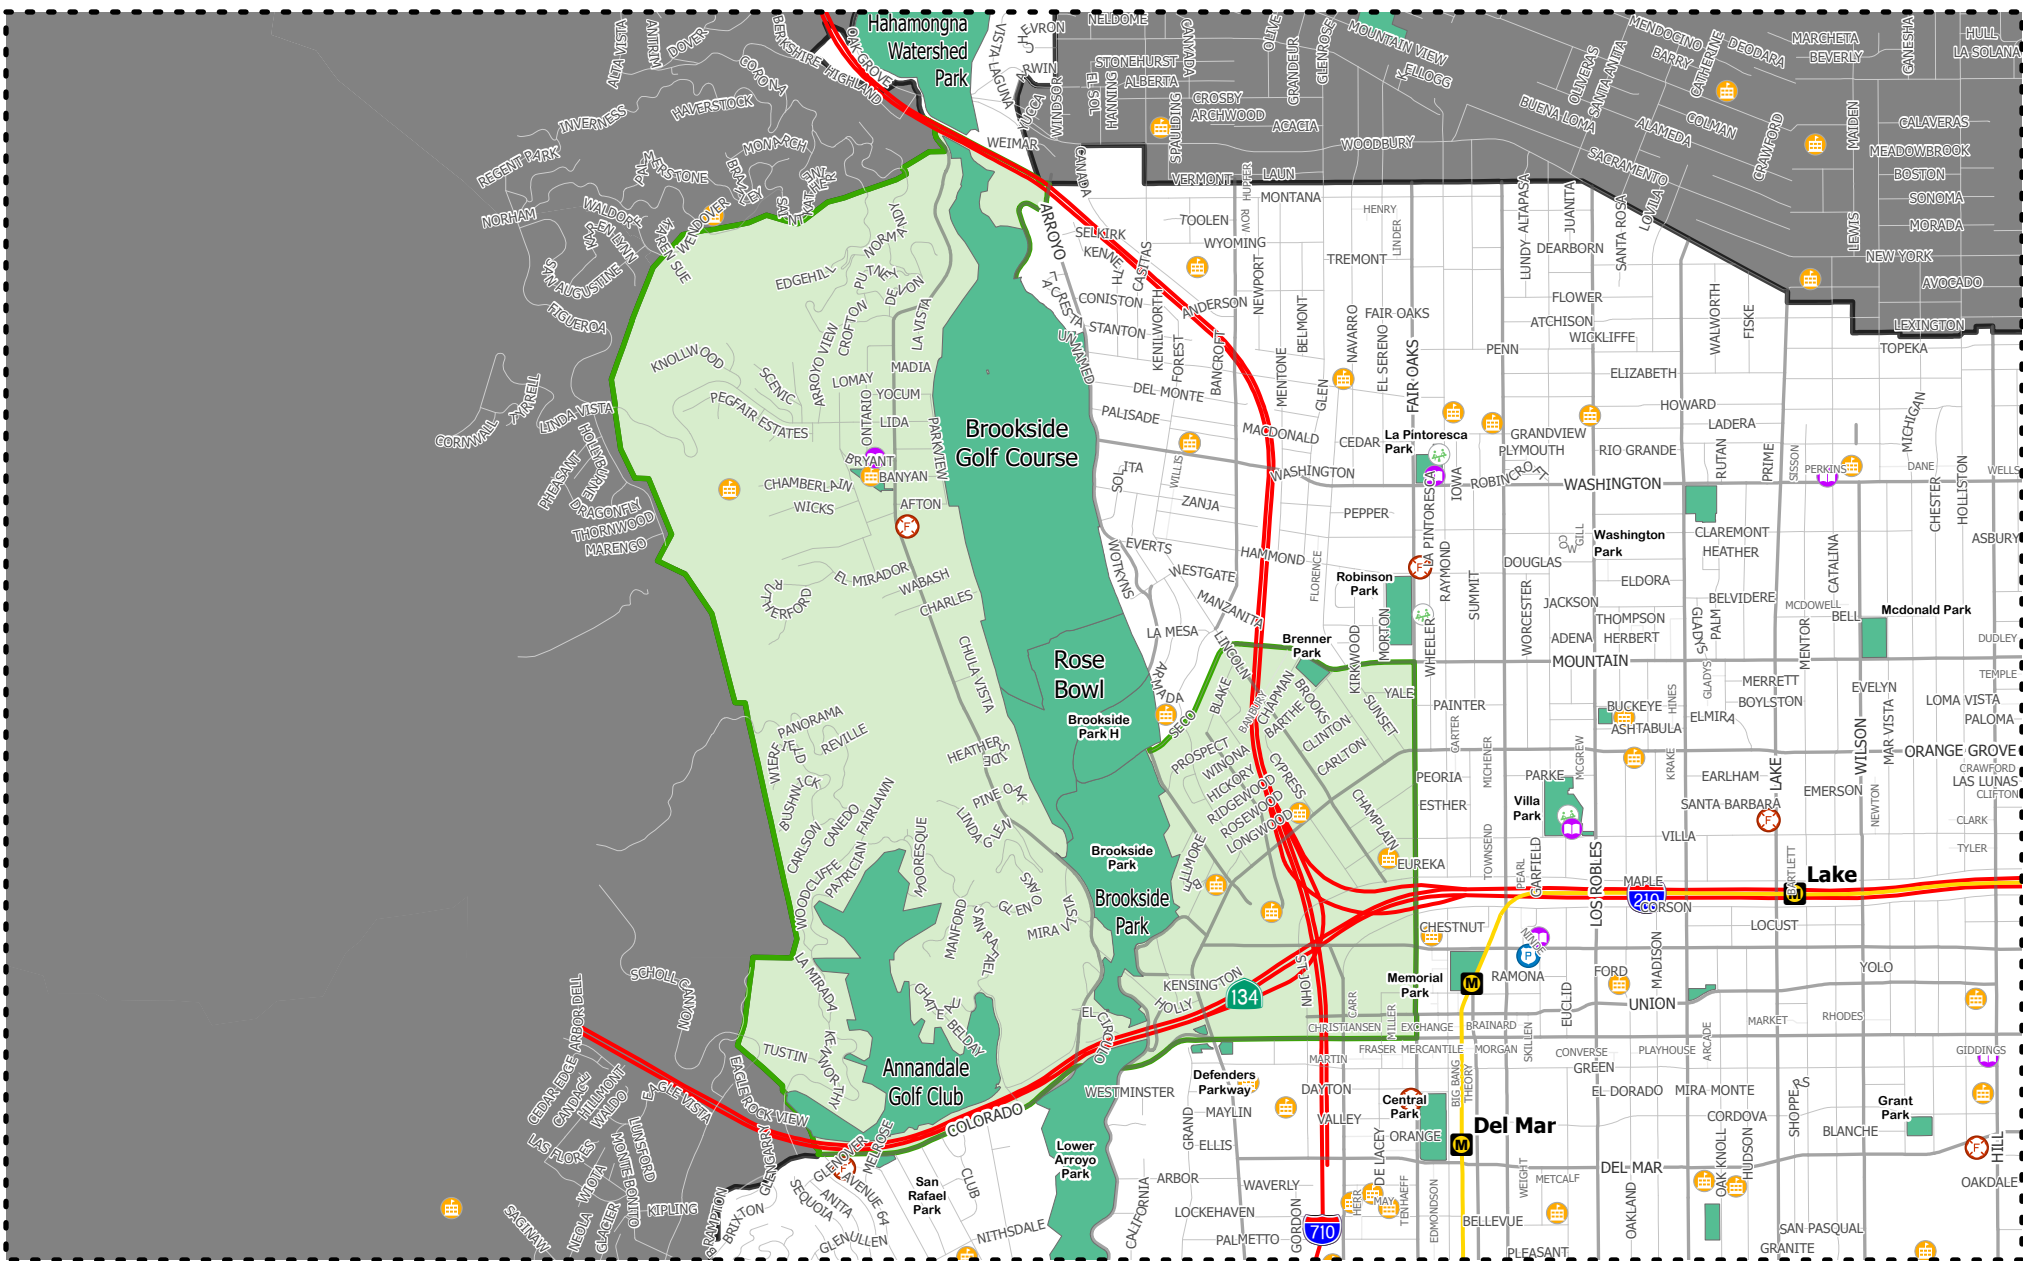

Pasadena Homeless Count

Zone A

Pasadena Partnership
To End Homelessness

Legend

- Fire Station
- Library
- Metro Gold Line
- Metro Station
- Driving Zone A
- City Extents
- Police Station
- School
- Metro Gold Line
- Driving Zone B
- City Boundaries
- Hospital
- Rec Center
- Driving Zone C
- Hotspots