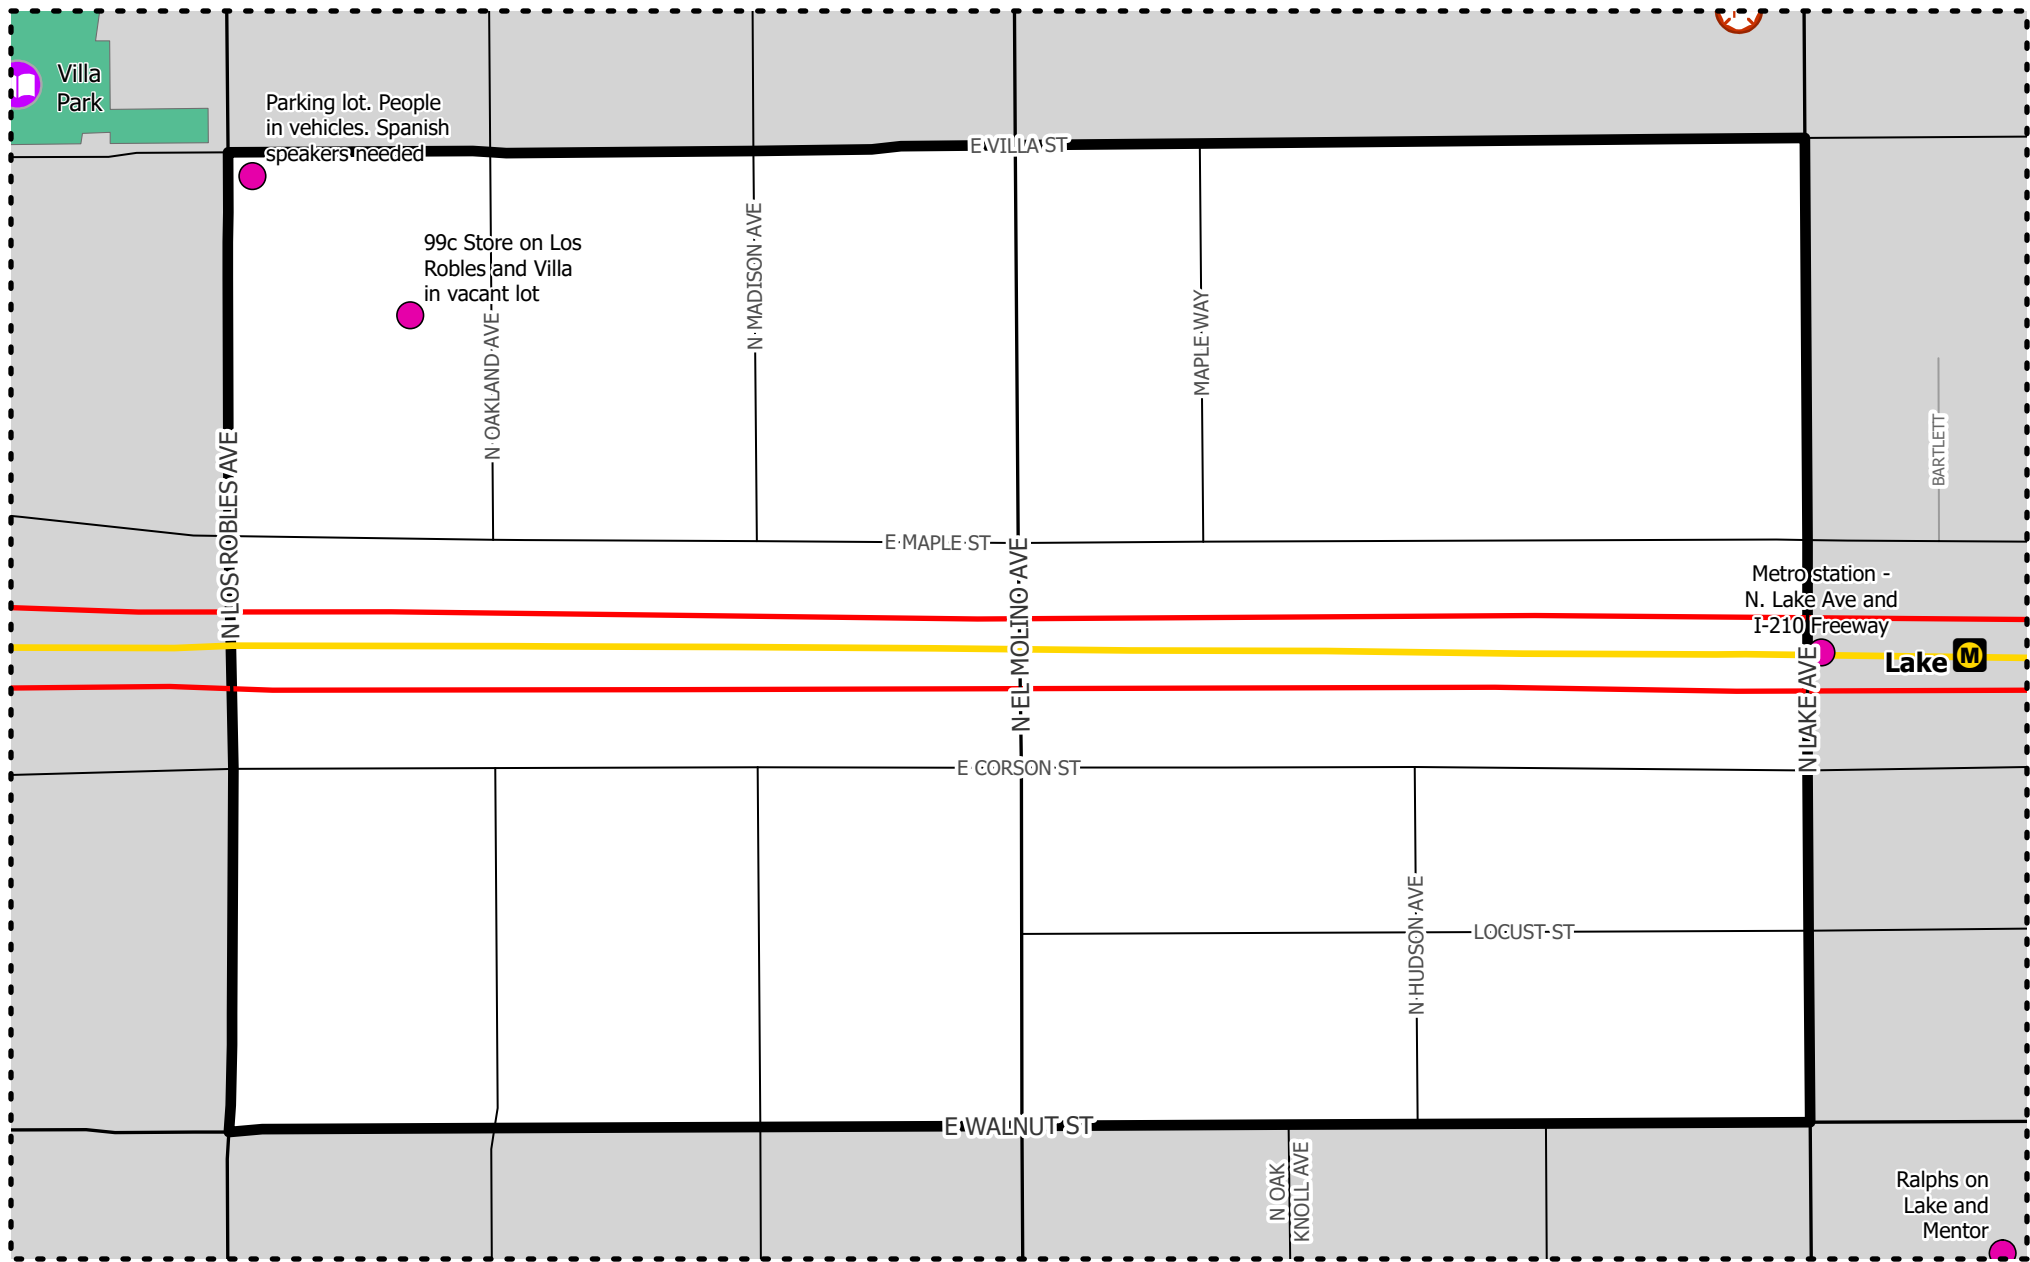

# Pasadena Homeless Count

Zone 6

### Legend

-  Fire Station
-  Hospital
-  School
-  Metro Station
-  Hotspots
-  Police Station
-  Library
-  Rec Center
-  Metro Gold Line
-  Parks