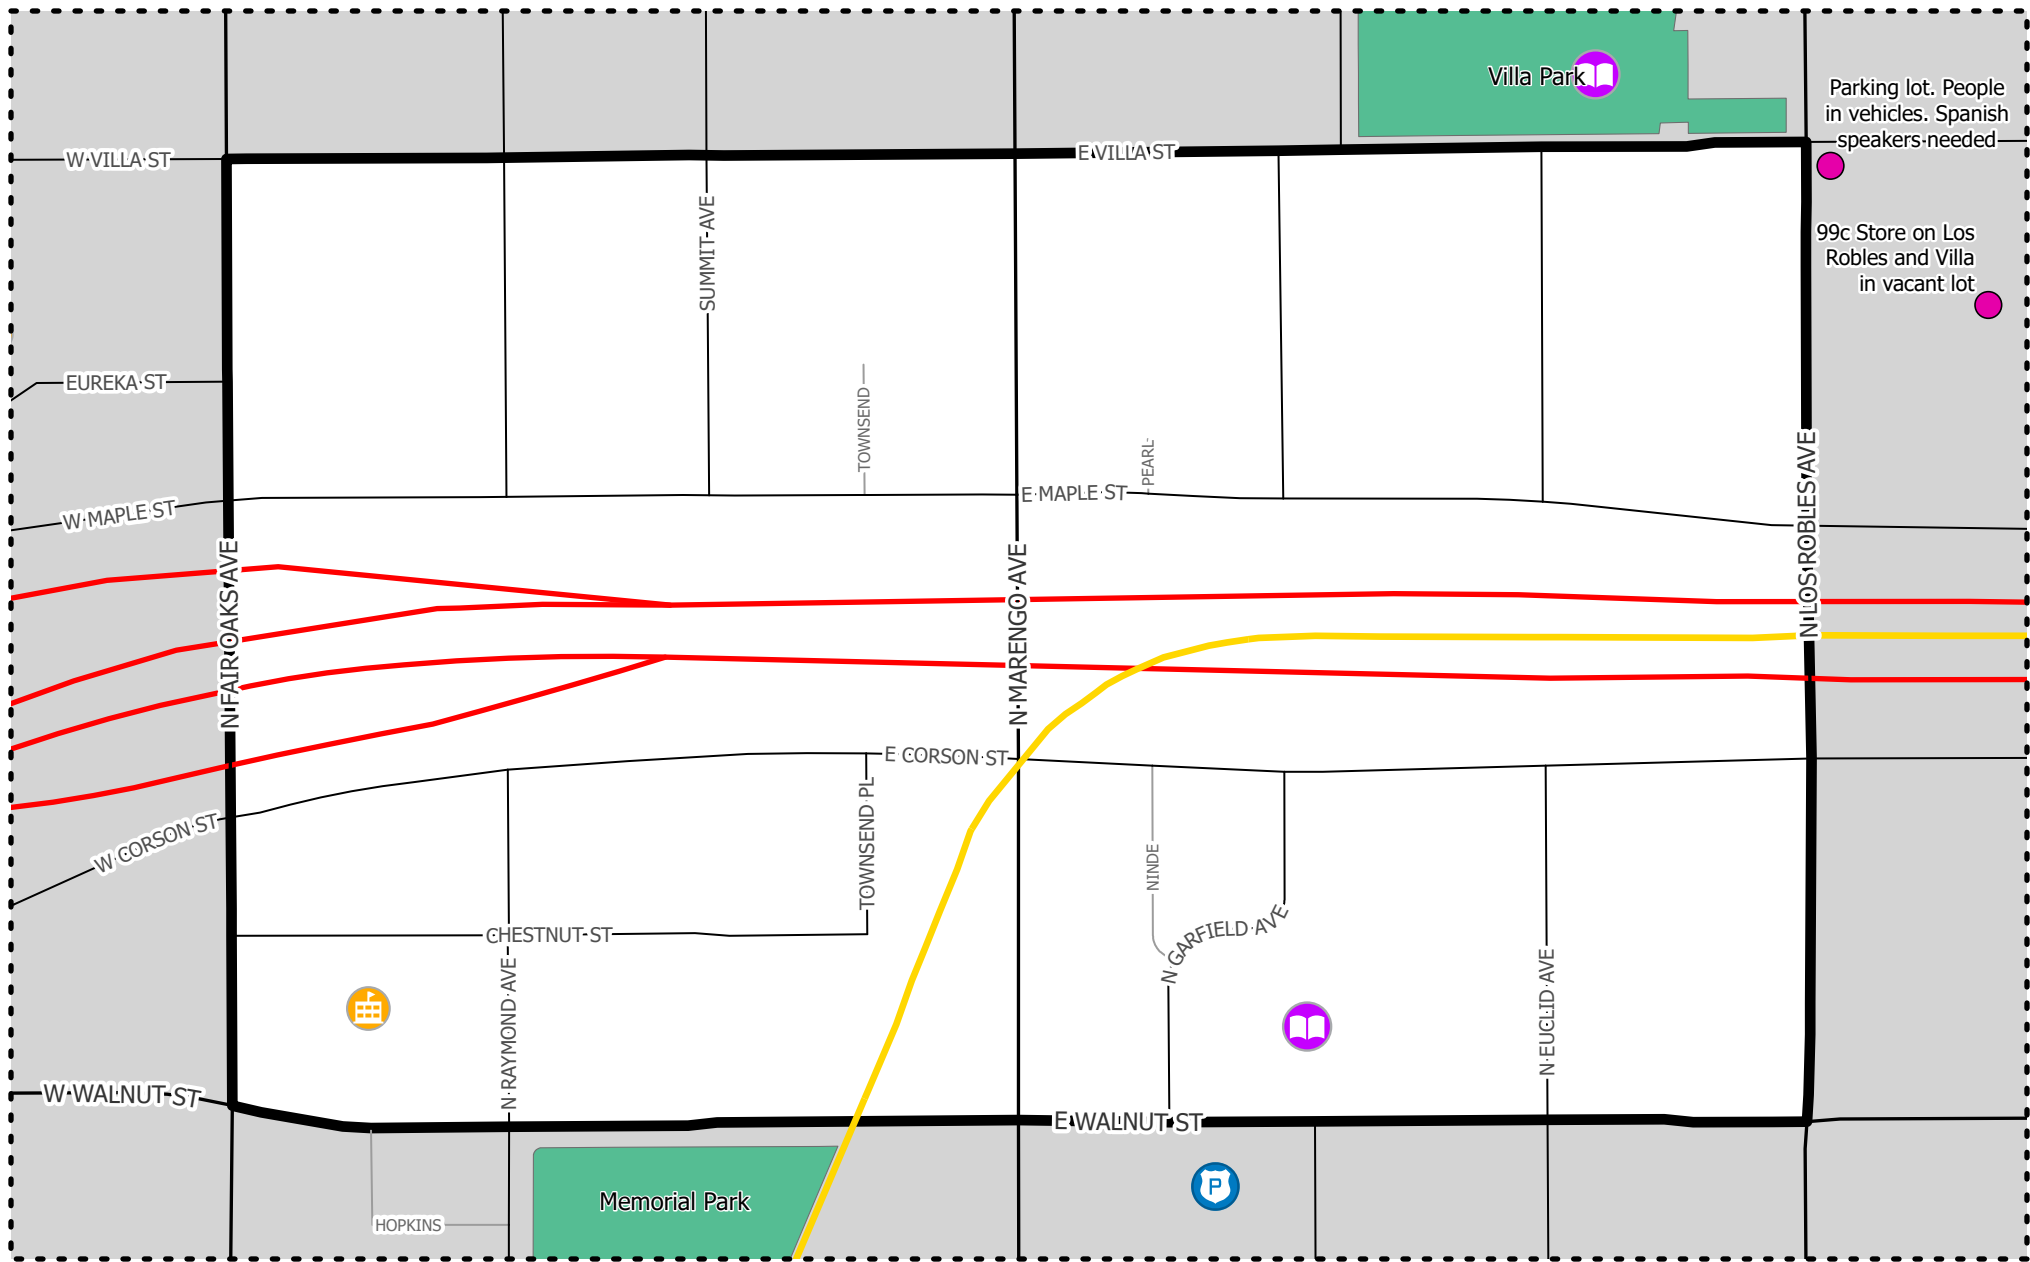

Pasadena Homeless Count

Zone 5

Legend

-  Fire Station
-  Hospital
-  School
-  Metro Station
-  Hotspots
-  Police Station
-  Library
-  Rec Center
-  Metro Gold Line
-  Parks