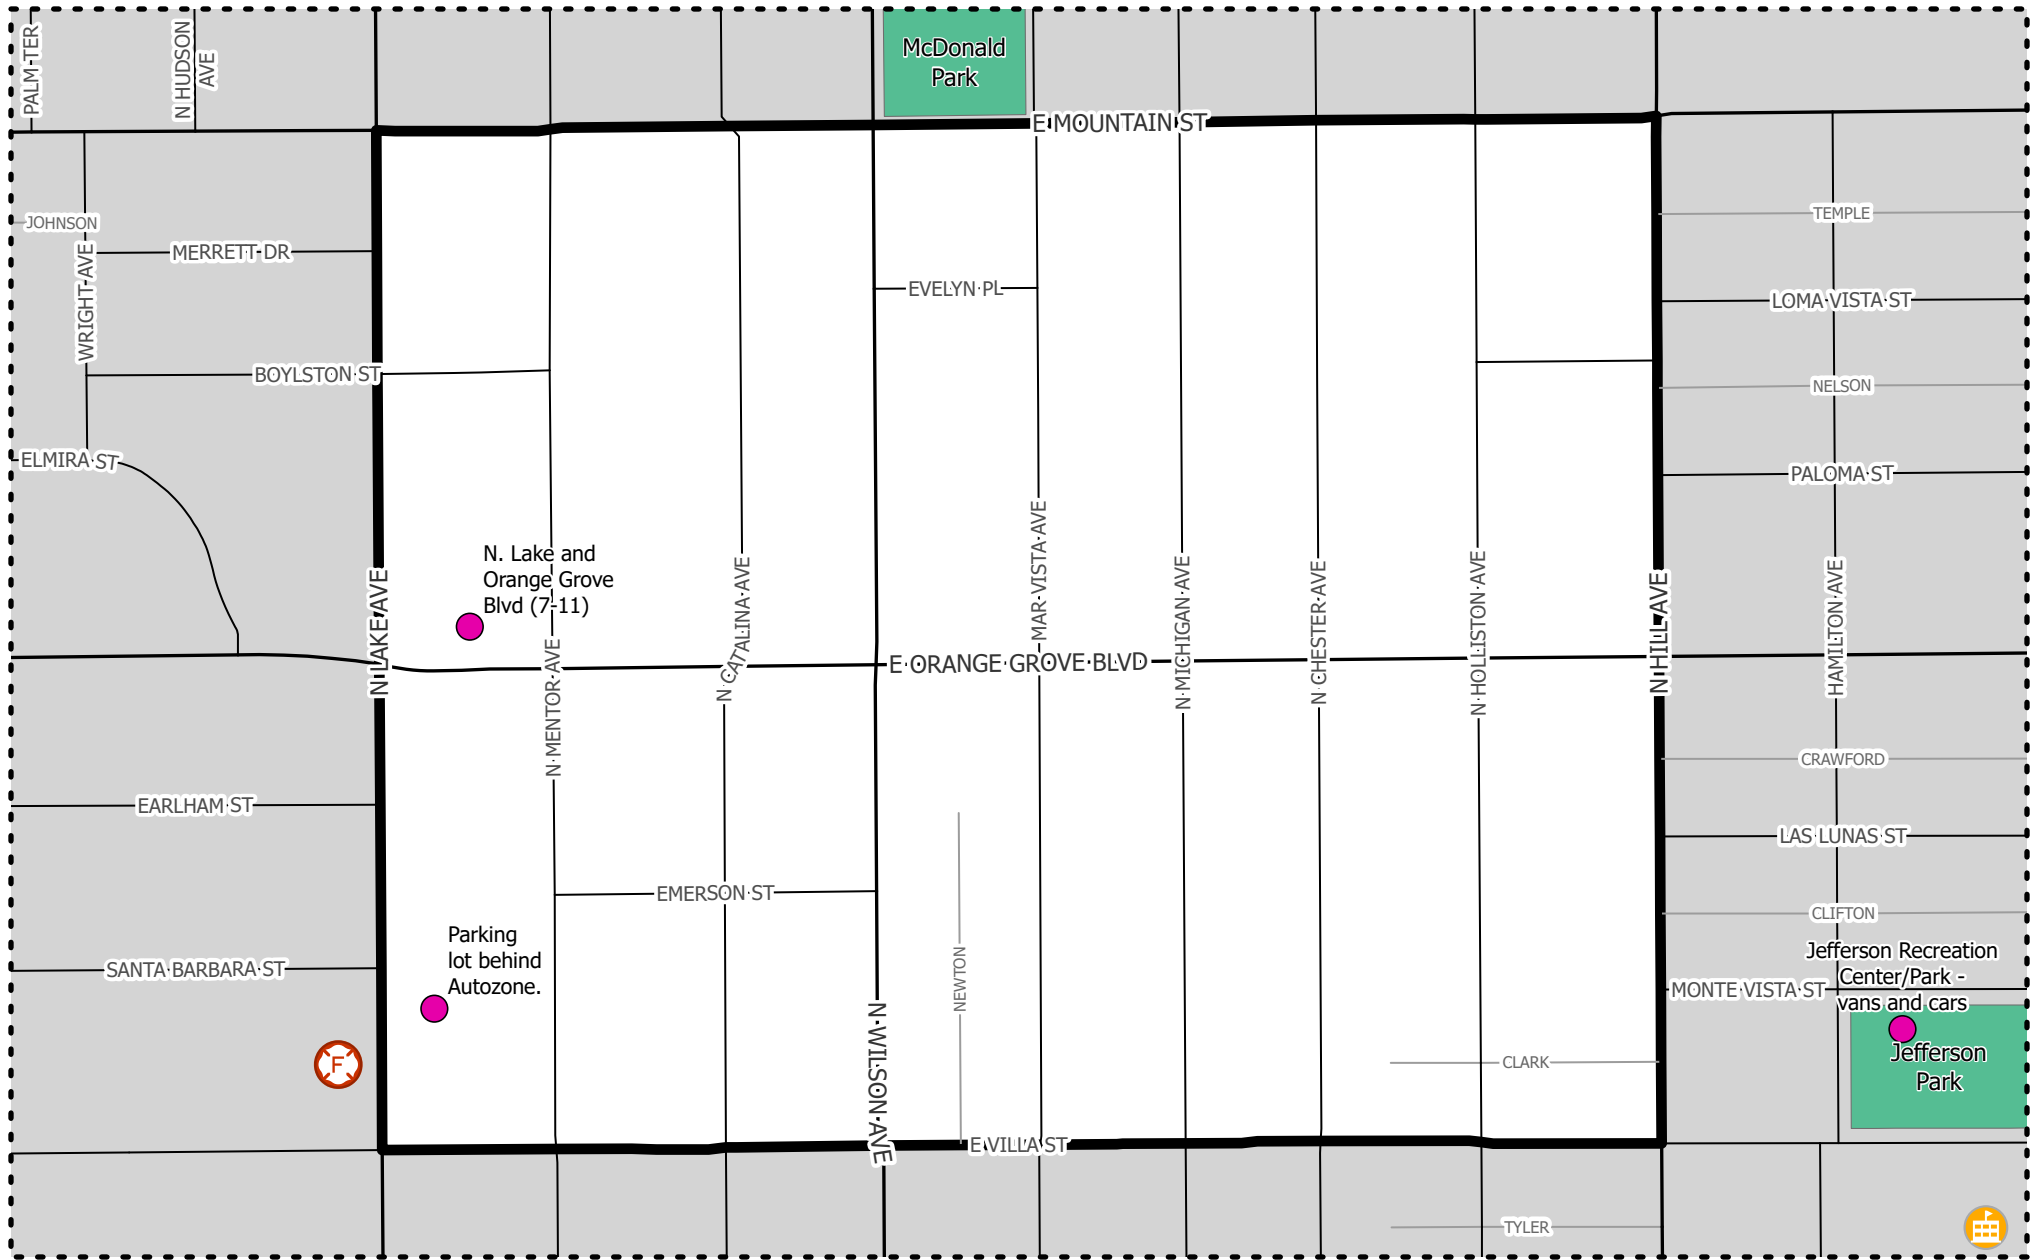

Pasadena Homeless Count

Zone 4

Legend

-  Fire Station
-  Hospital
-  School
-  Metro Station
-  Hotspots
-  Police Station
-  Library
-  Rec Center
-  Metro Gold Line
-  Parks