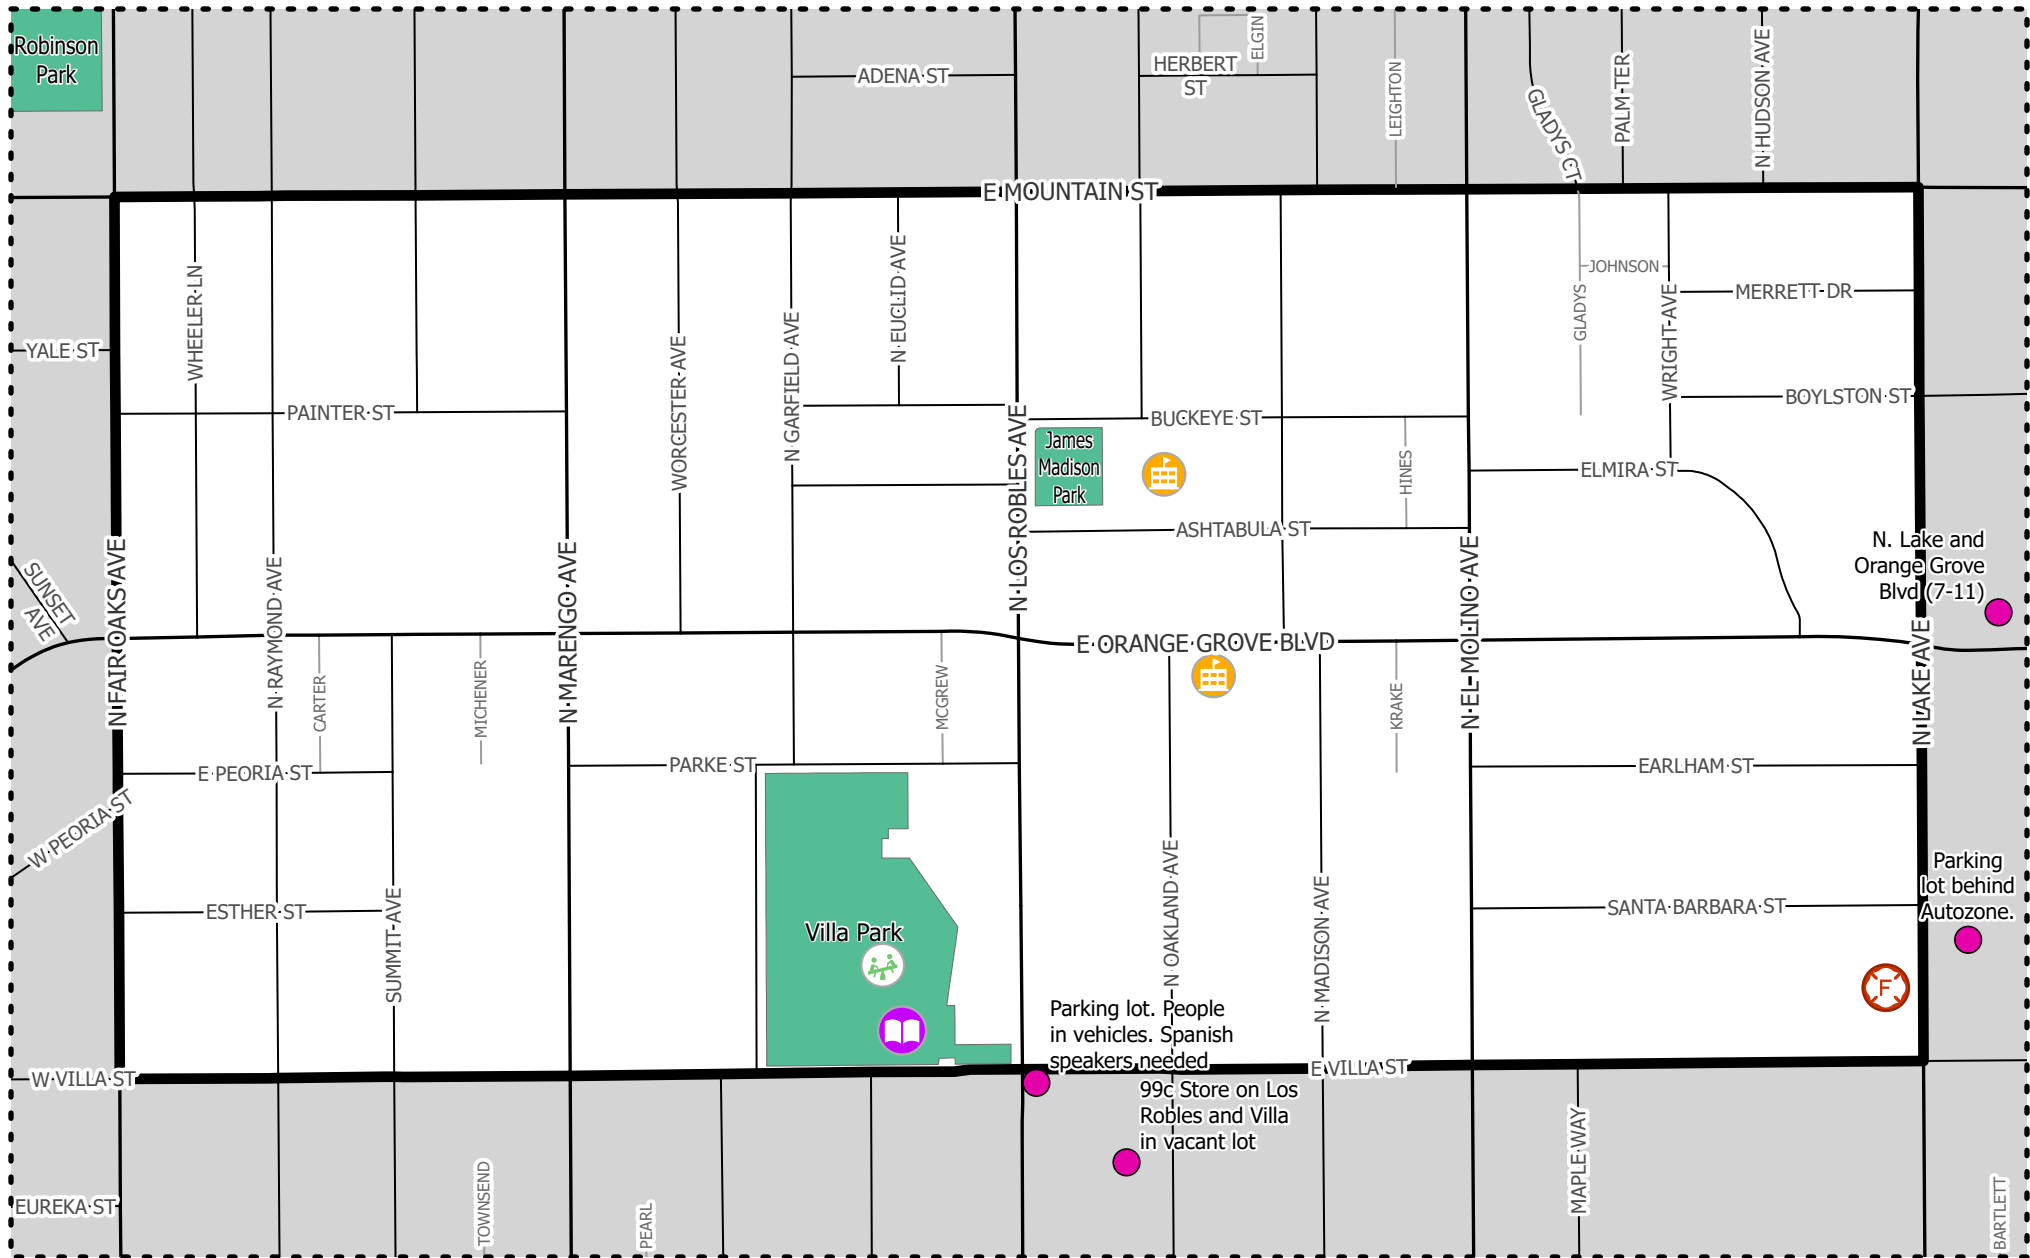

Pasadena Homeless Count

Zone 3

Legend

-  Fire Station
-  Hospital
-  School
-  Metro Station
-  Hotspots
-  Police Station
-  Library
-  Rec Center
-  Metro Gold Line
-  Parks