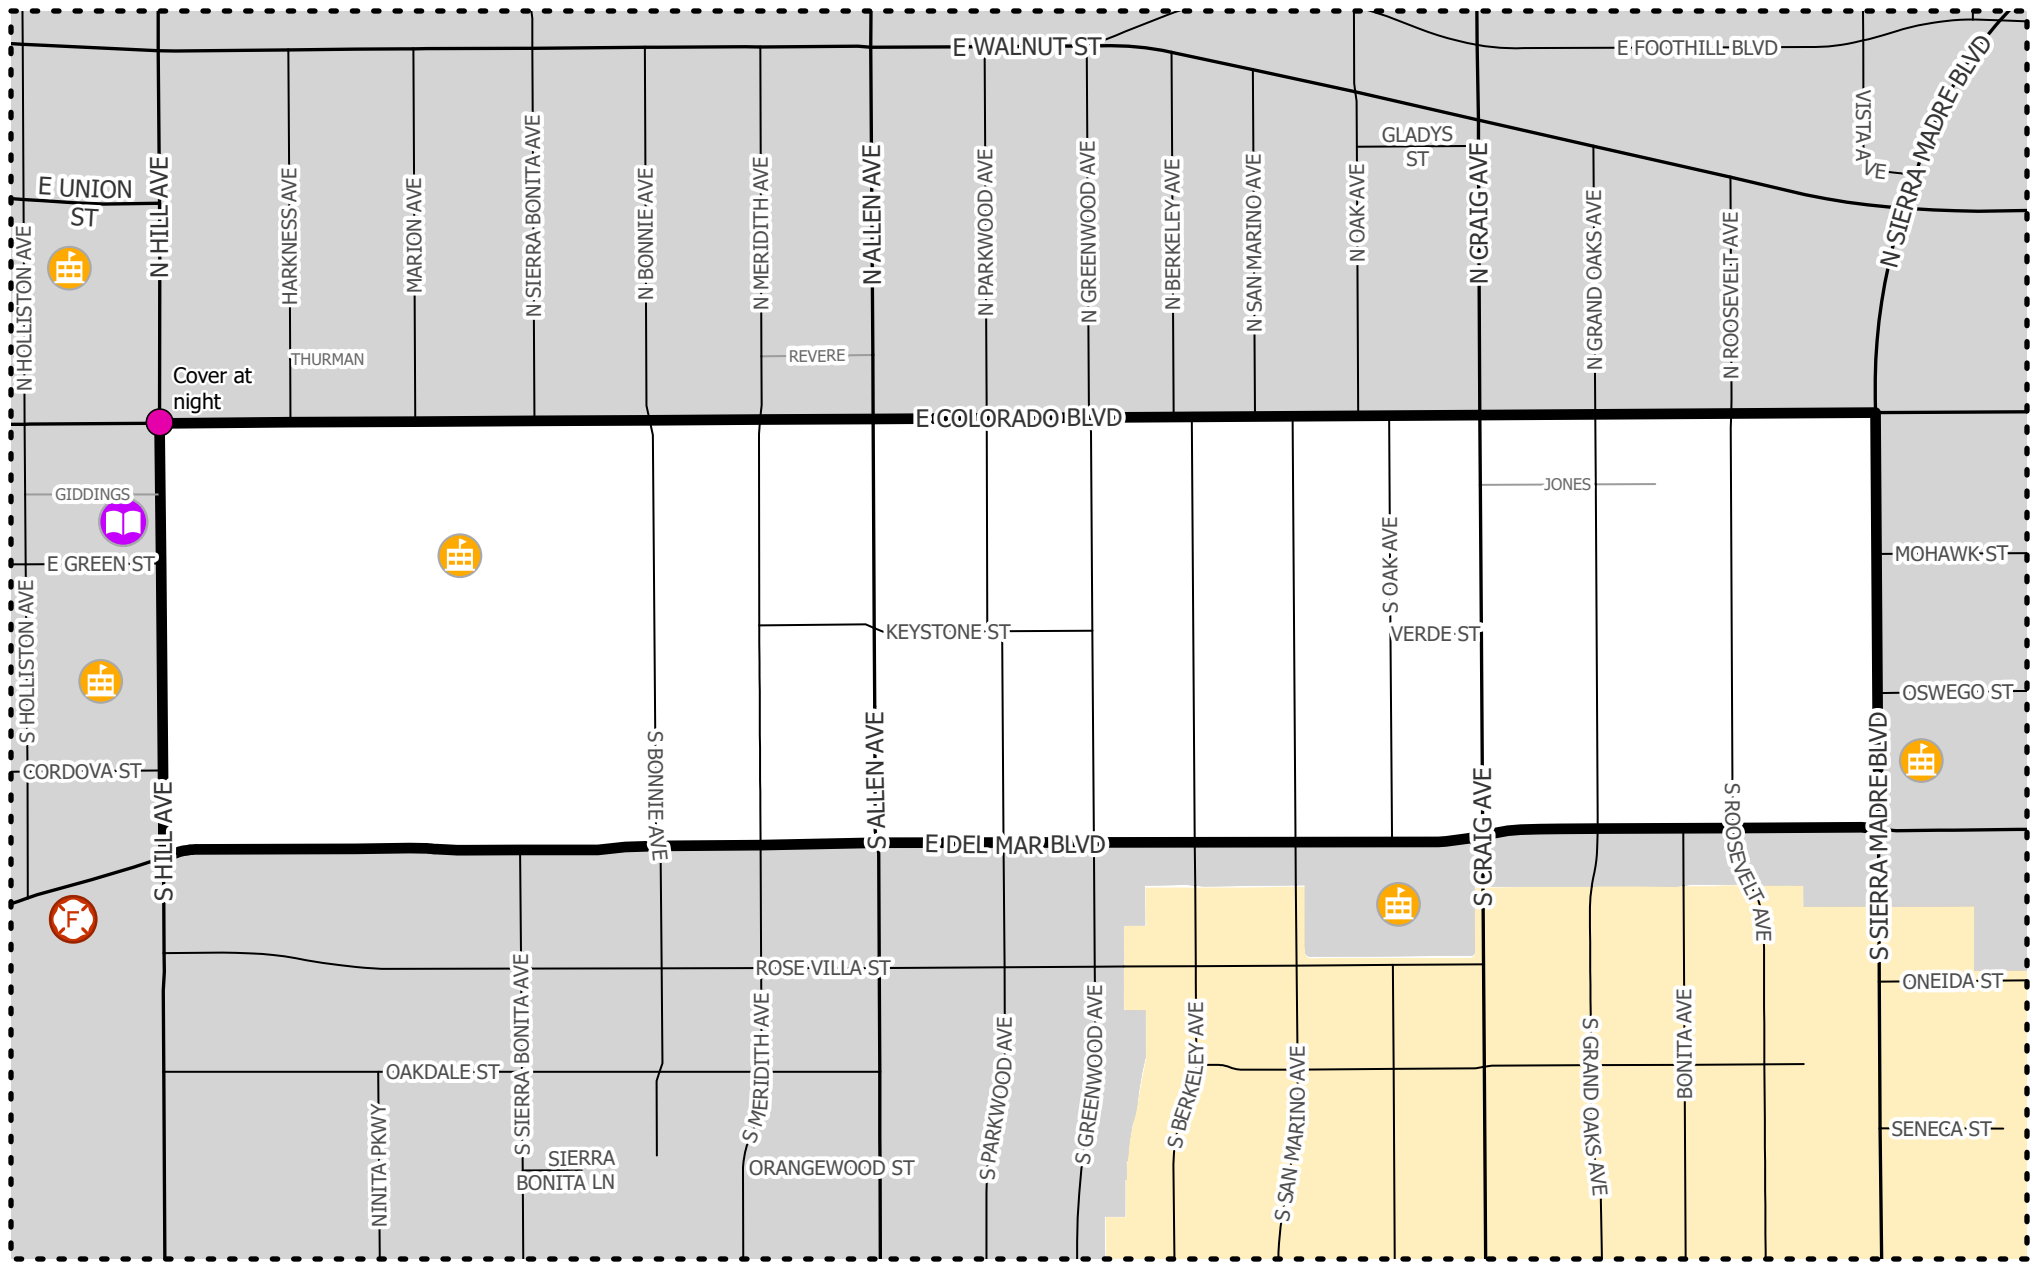

Pasadena Homeless Count

Zone 21

Legend

-  Fire Station
-  Hospital
-  School
-  Metro Station
-  Hotspots
-  Police Station
-  Library
-  Rec Center
-  Metro Gold Line
-  Parks