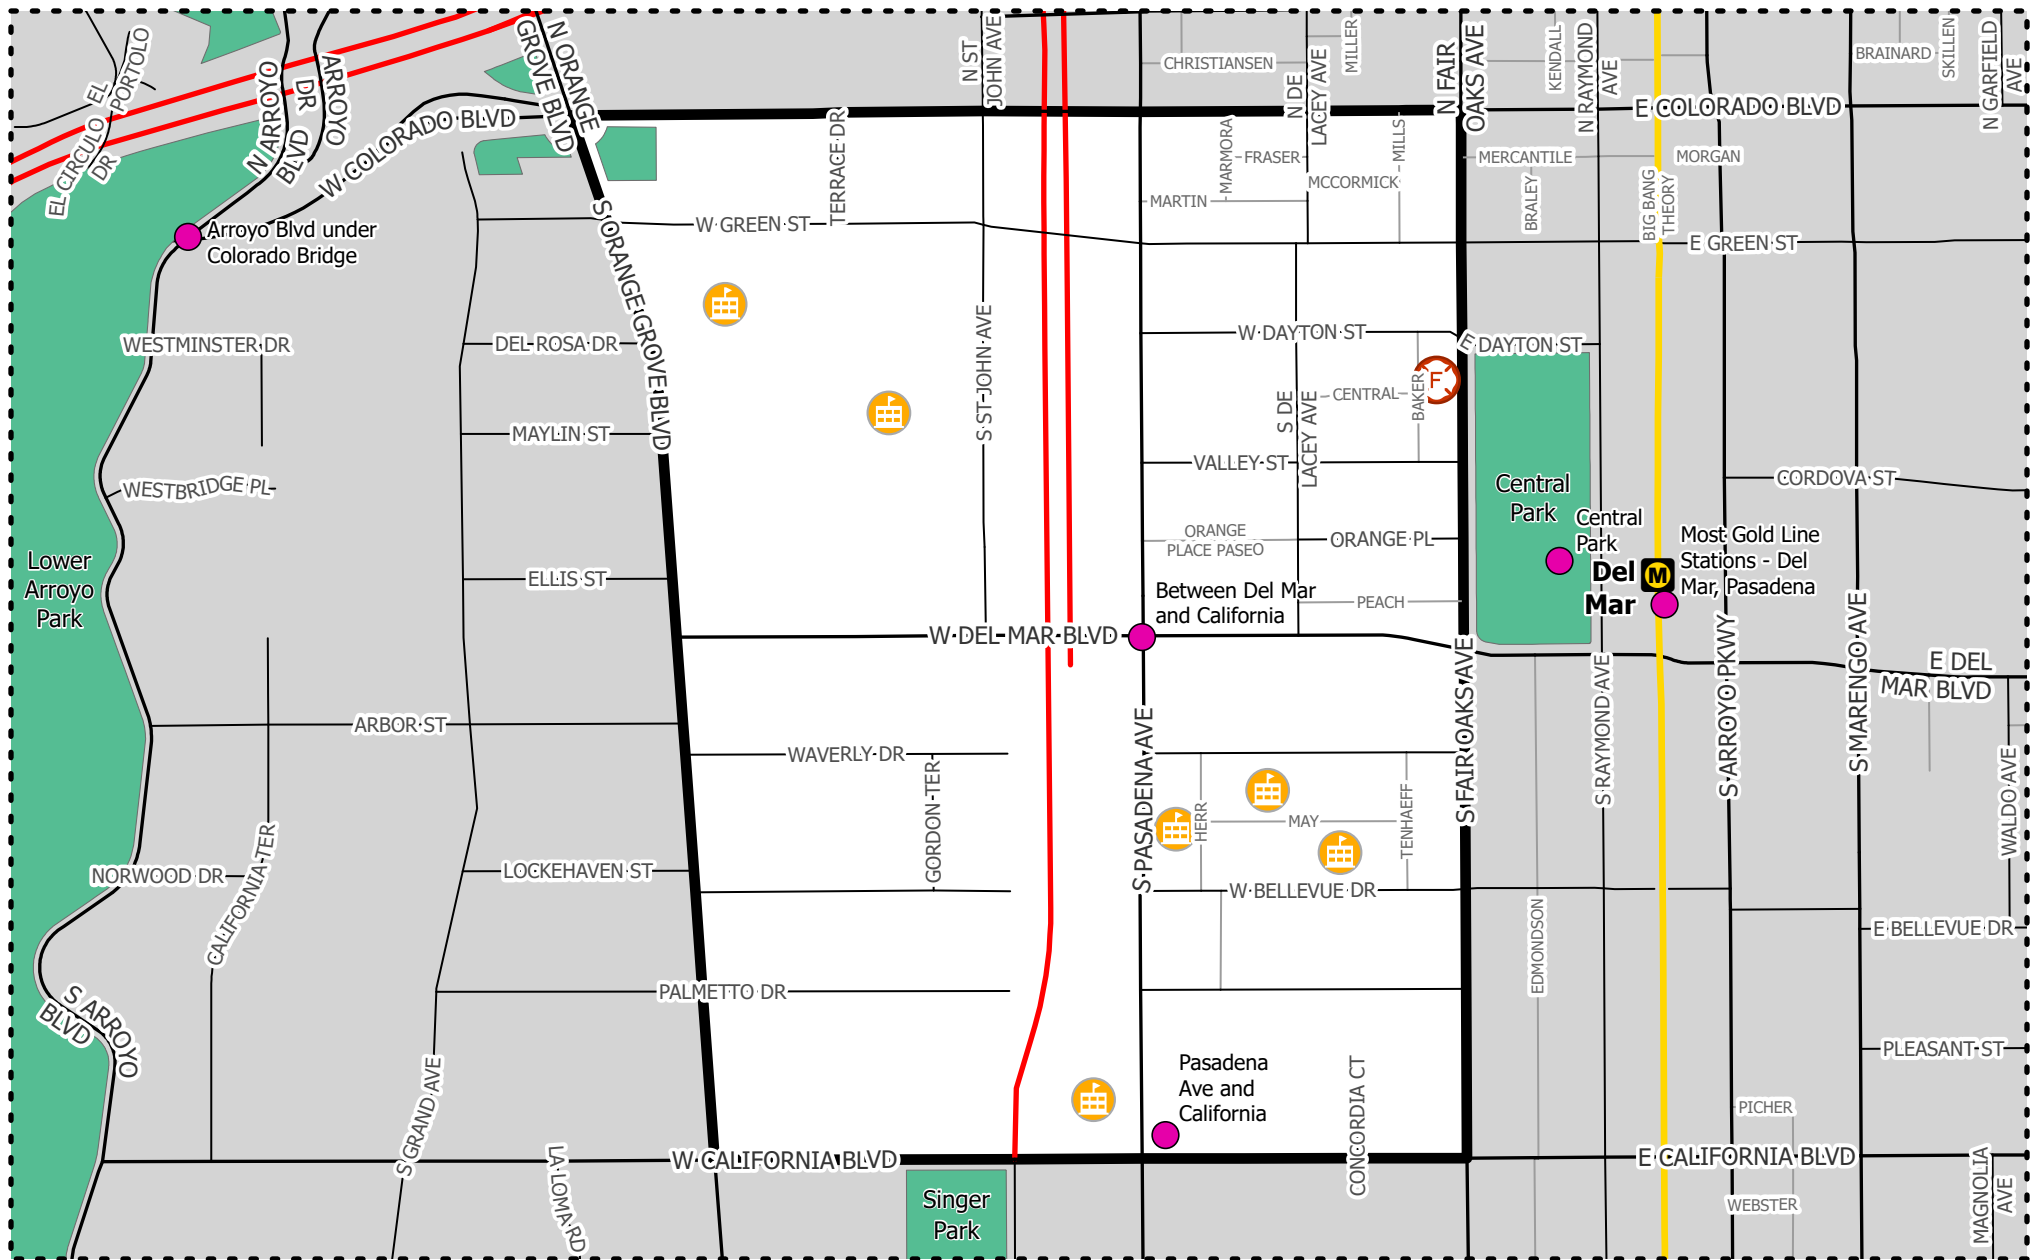

# Pasadena Homeless Count

## Zone 15

### Legend

-  Fire Station
-  Hospital
-  School
-  Metro Station
-  Hotspots
-  Police Station
-  Library
-  Rec Center
-  Metro Gold Line
-  Parks