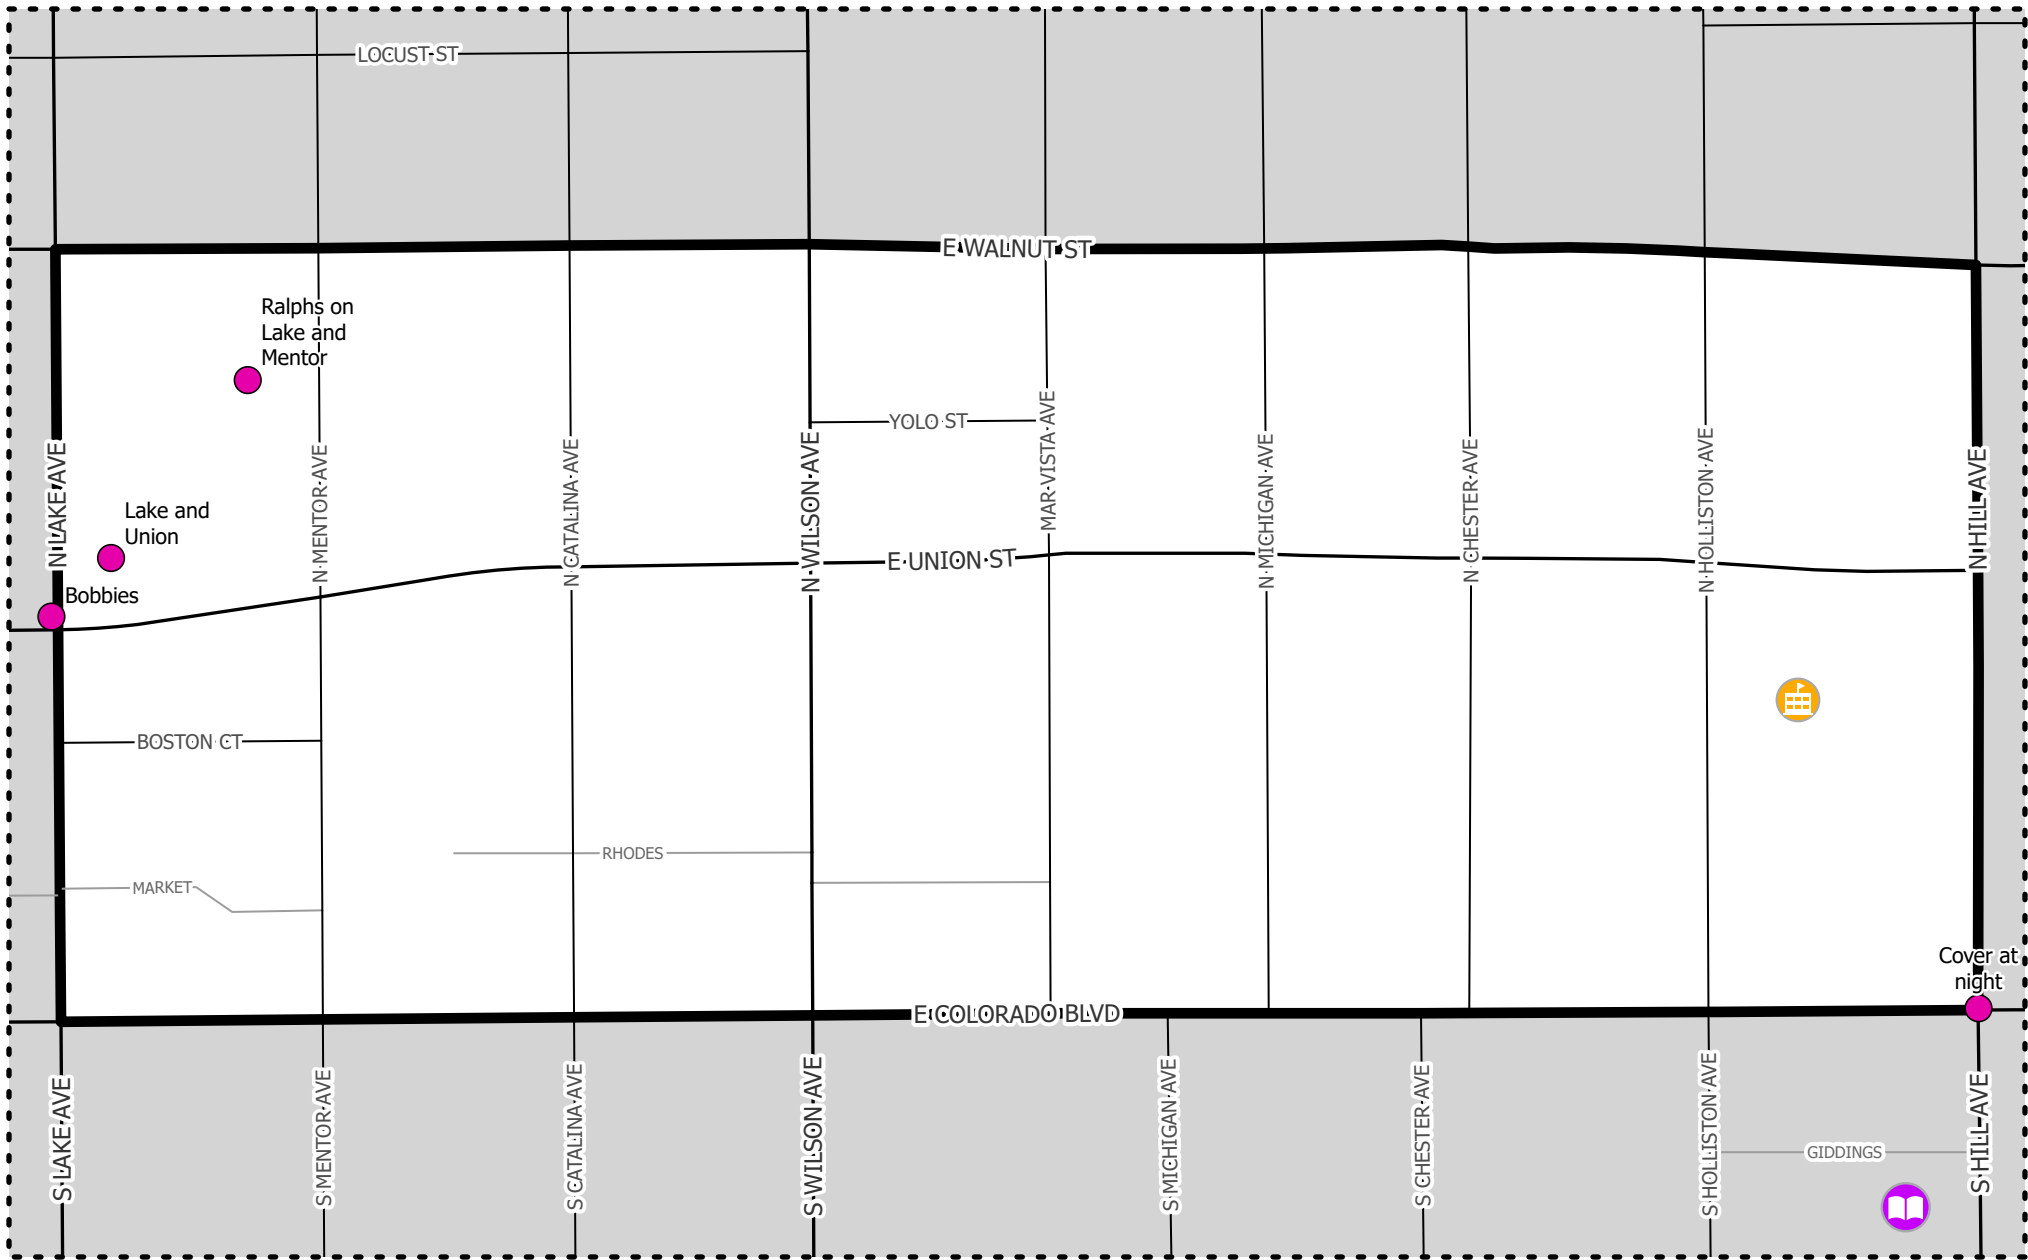

Pasadena Homeless Count

Zone 12

Legend

-  Fire Station
-  Hospital
-  School
-  Metro Station
-  Hotspots
-  Police Station
-  Library
-  Rec Center
-  Metro Gold Line
-  Parks