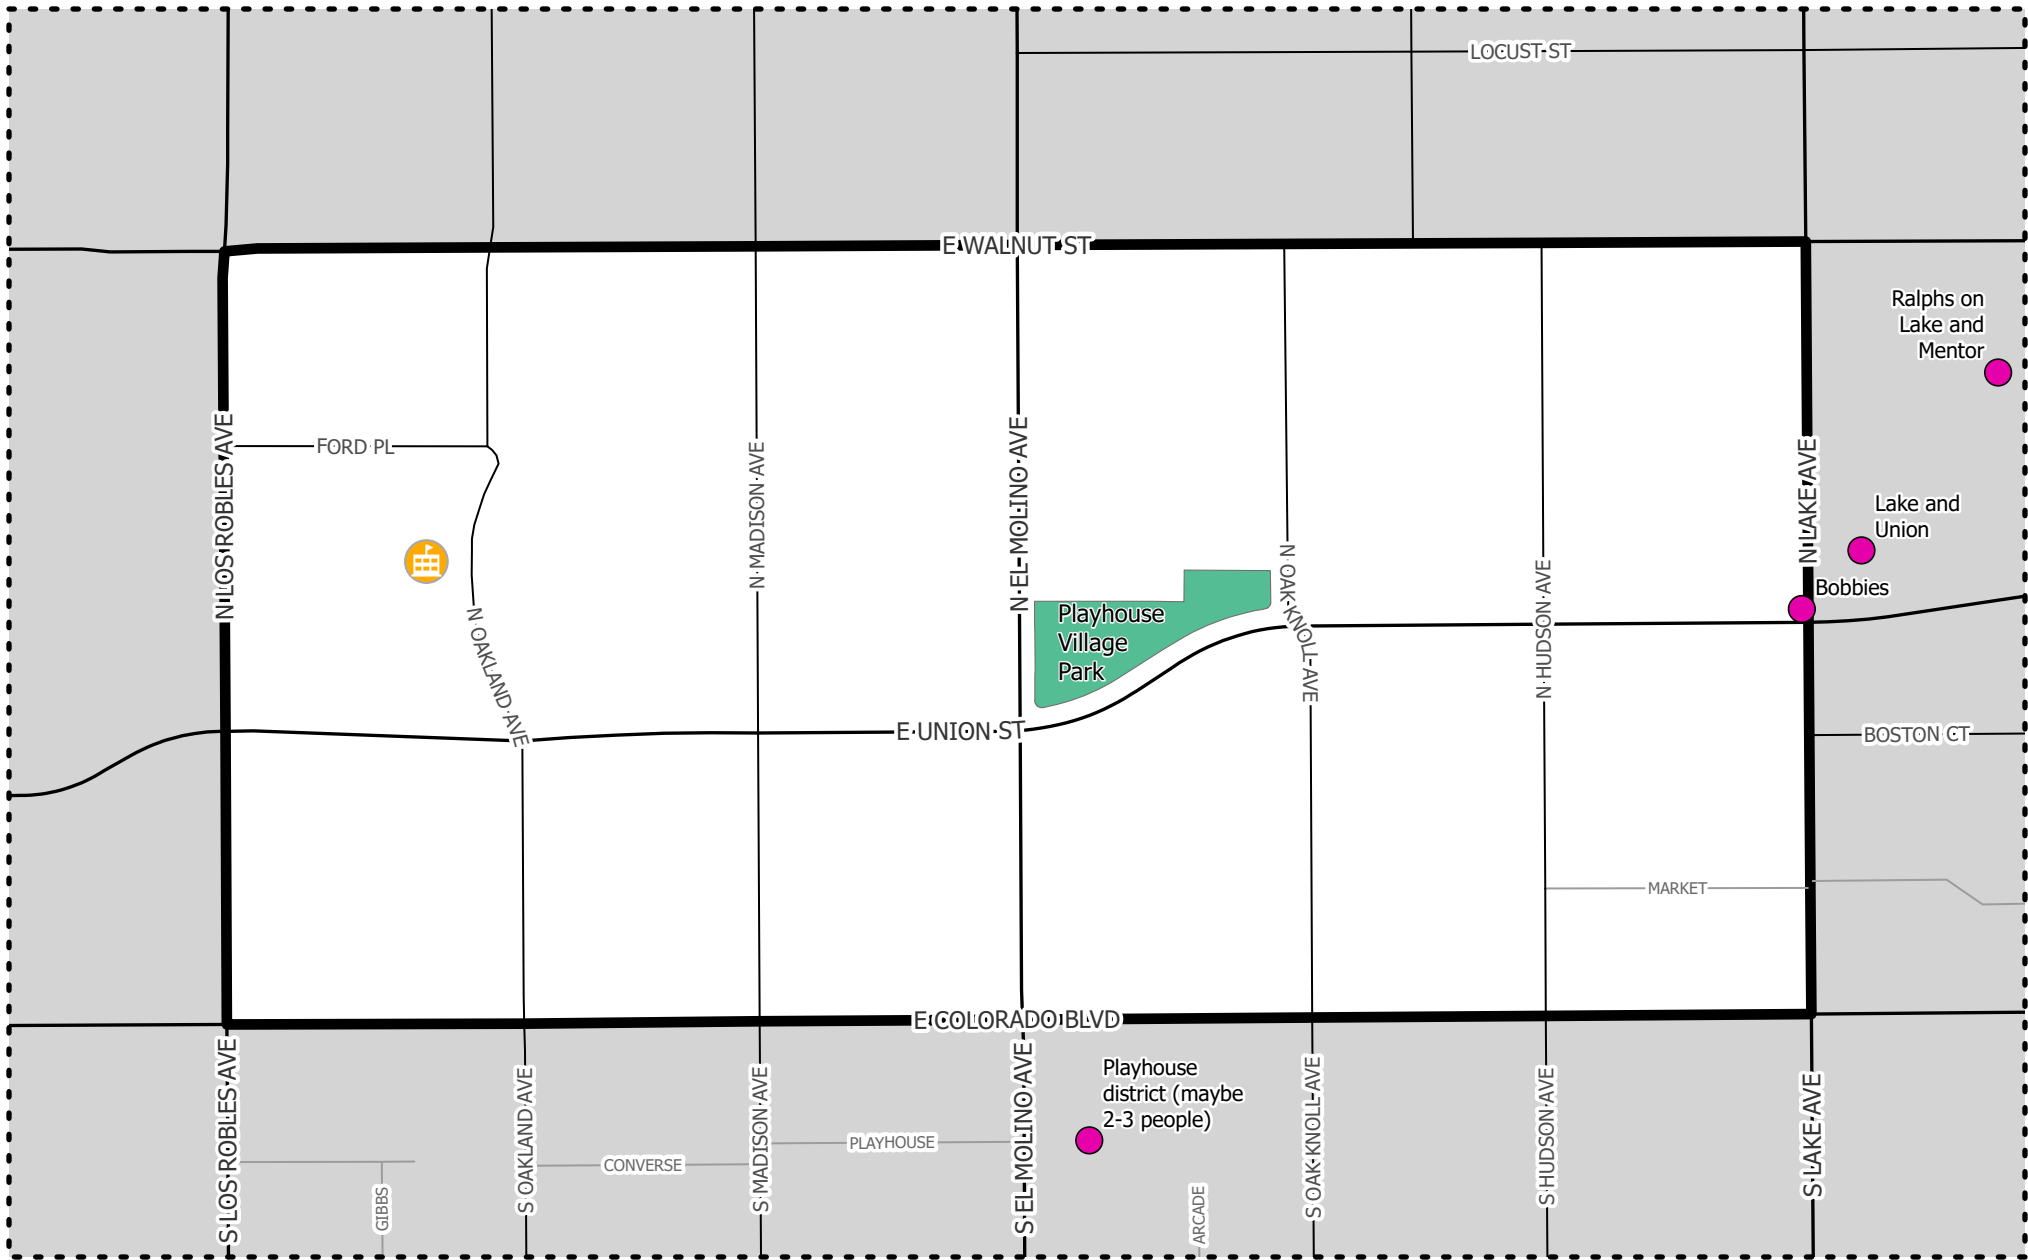

# Pasadena Homeless Count

Zone 11

Legend

-  Fire Station
-  Hospital
-  School
-  Metro Station
-  Hotspots
-  Police Station
-  Library
-  Rec Center
-  Metro Gold Line
-  Parks