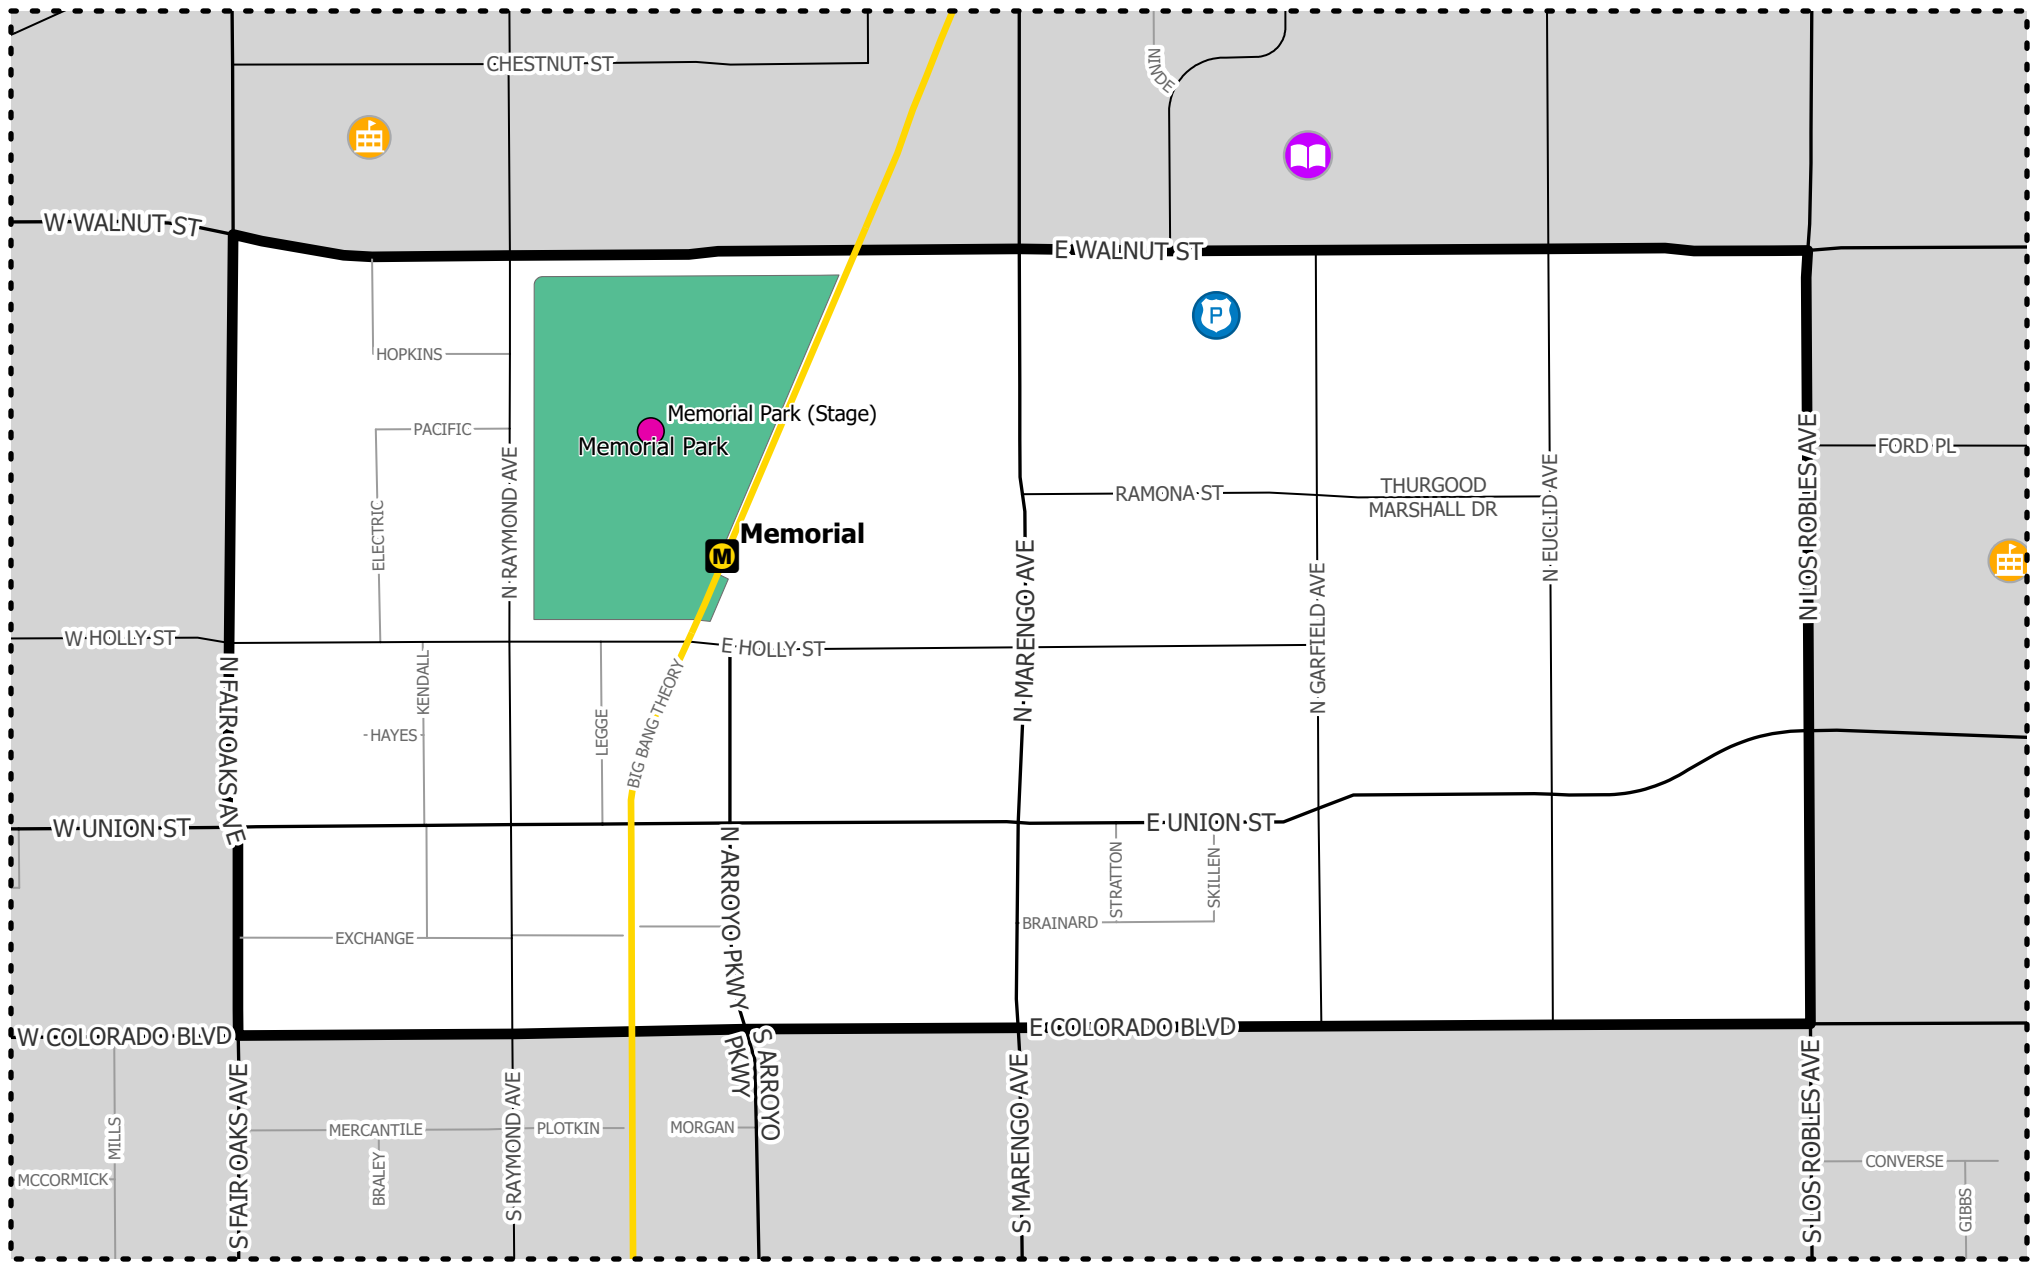

# Pasadena Homeless Count

Zone 10

Legend

-  Fire Station
-  Hospital
-  School
-  Metro Station
-  Hotspots
-  Police Station
-  Library
-  Rec Center
-  Metro Gold Line
-  Parks