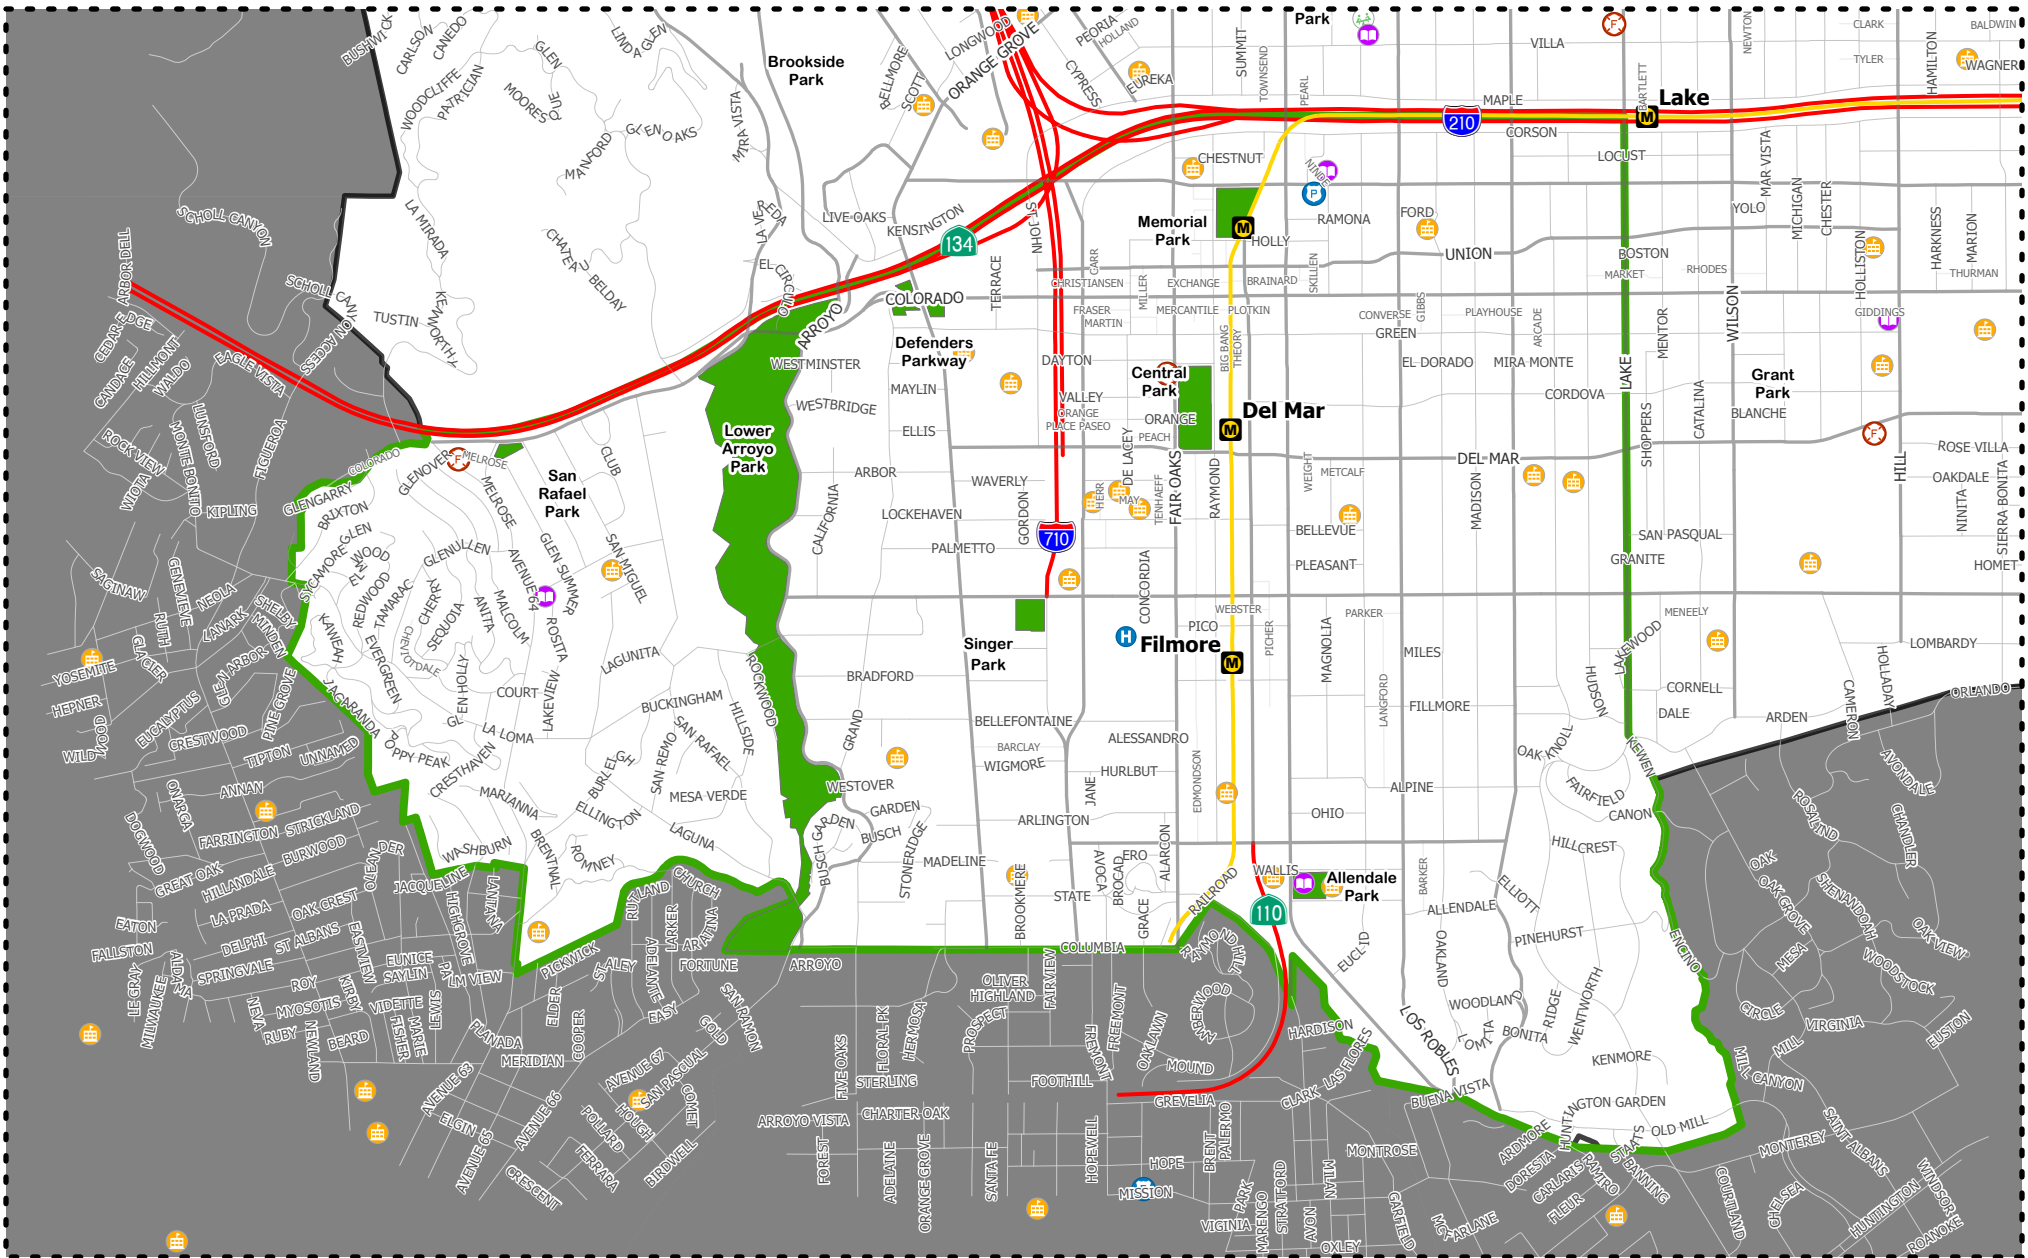

Pasadena Homeless Count

Parks 3

Pasadena Partnership
To End Homelessness

Legend

- Fire Station
- Library
- Metro Gold Line
- City Extents
- Parks 3
- Police Station
- School
- Metro Station
- City Boundaries
- Parks 4
- Hospital
- Rec Center
- Metro Gold Line
- Hotspots
- Parks 1
- Parks 2