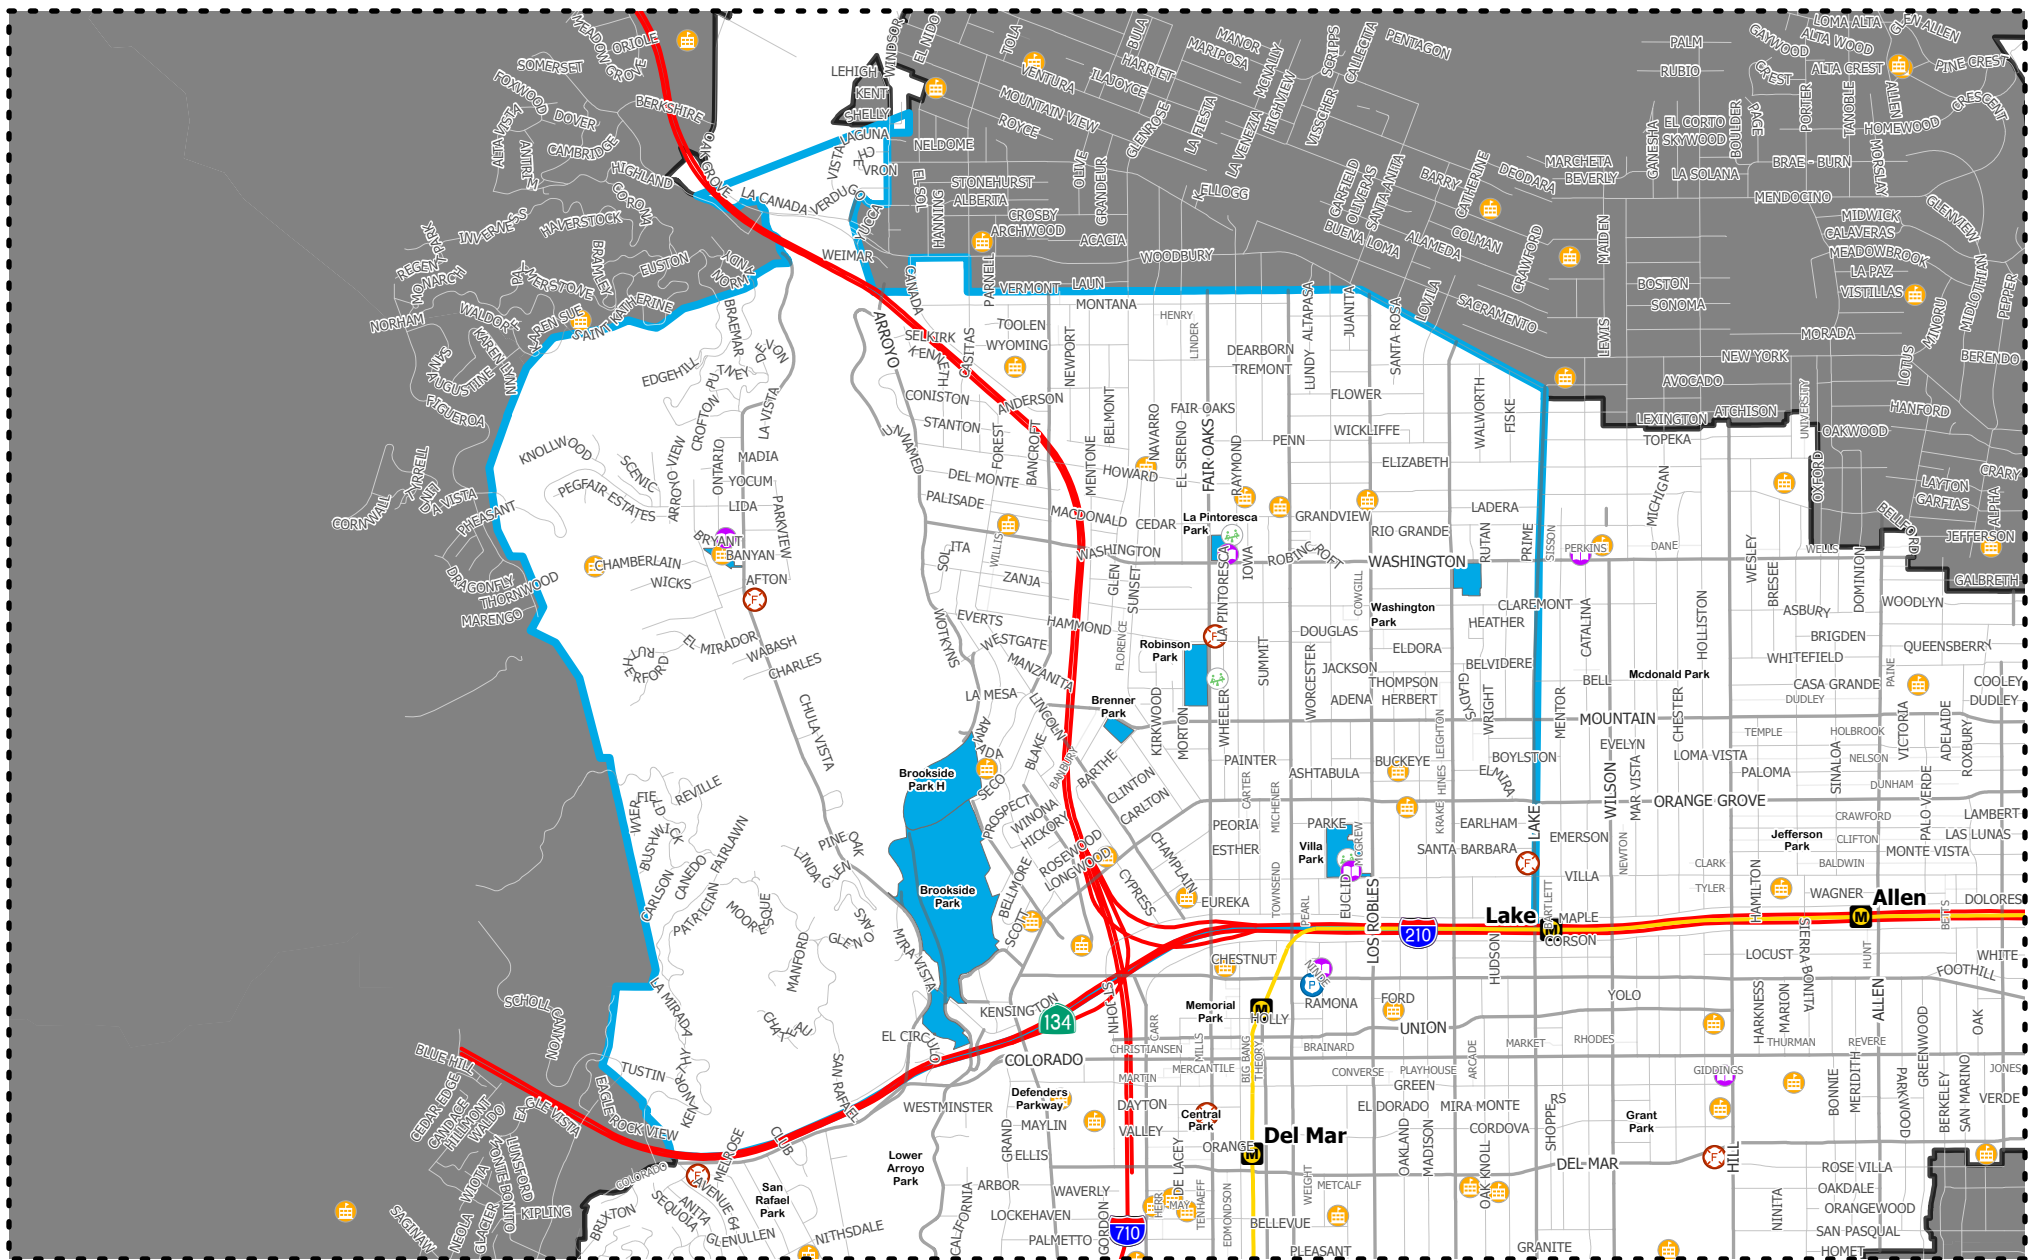

Pasadena Homeless Count

Parks 1

Pasadena Partnership
To End Homelessness

Legend

- Fire Station
- Police Station
- Hospital
- Library
- School
- Rec Center
- Metro Gold Line
- Metro Station
- Metro Gold Line
- City Extents
- City Boundaries
- Hotspots
- Parks
- Zone
- Parks 1
- Parks 2
- Parks 3
- Parks 4