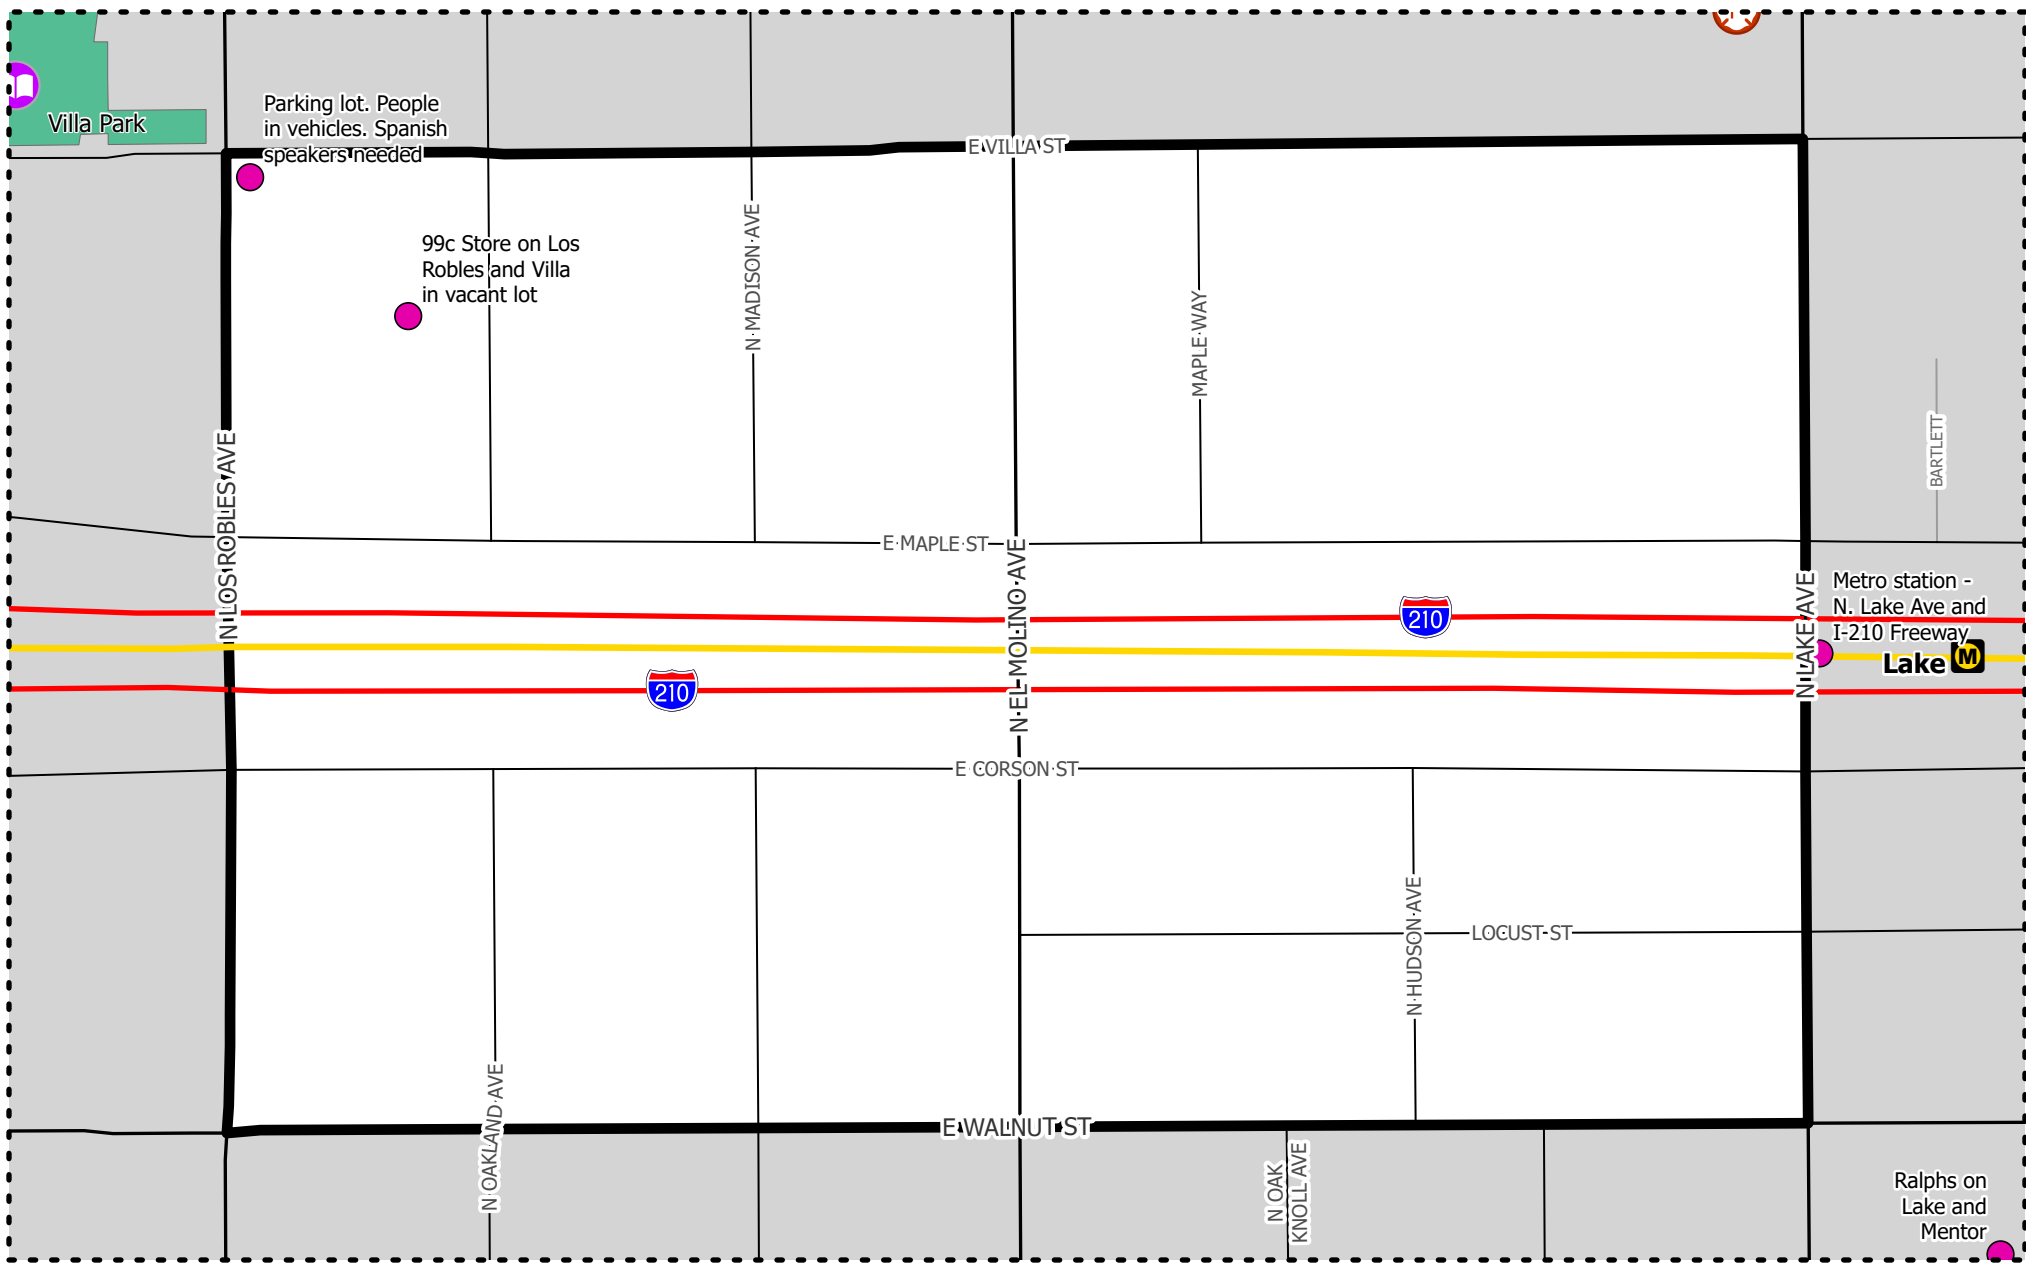

Pasadena Homeless Count

Zone 6

Legend

-  Fire Station
-  Hospital
-  School
-  Metro Station
-  Hotspots
-  Police Station
-  Library
-  Rec Center
-  Metro Gold Line
-  Parks