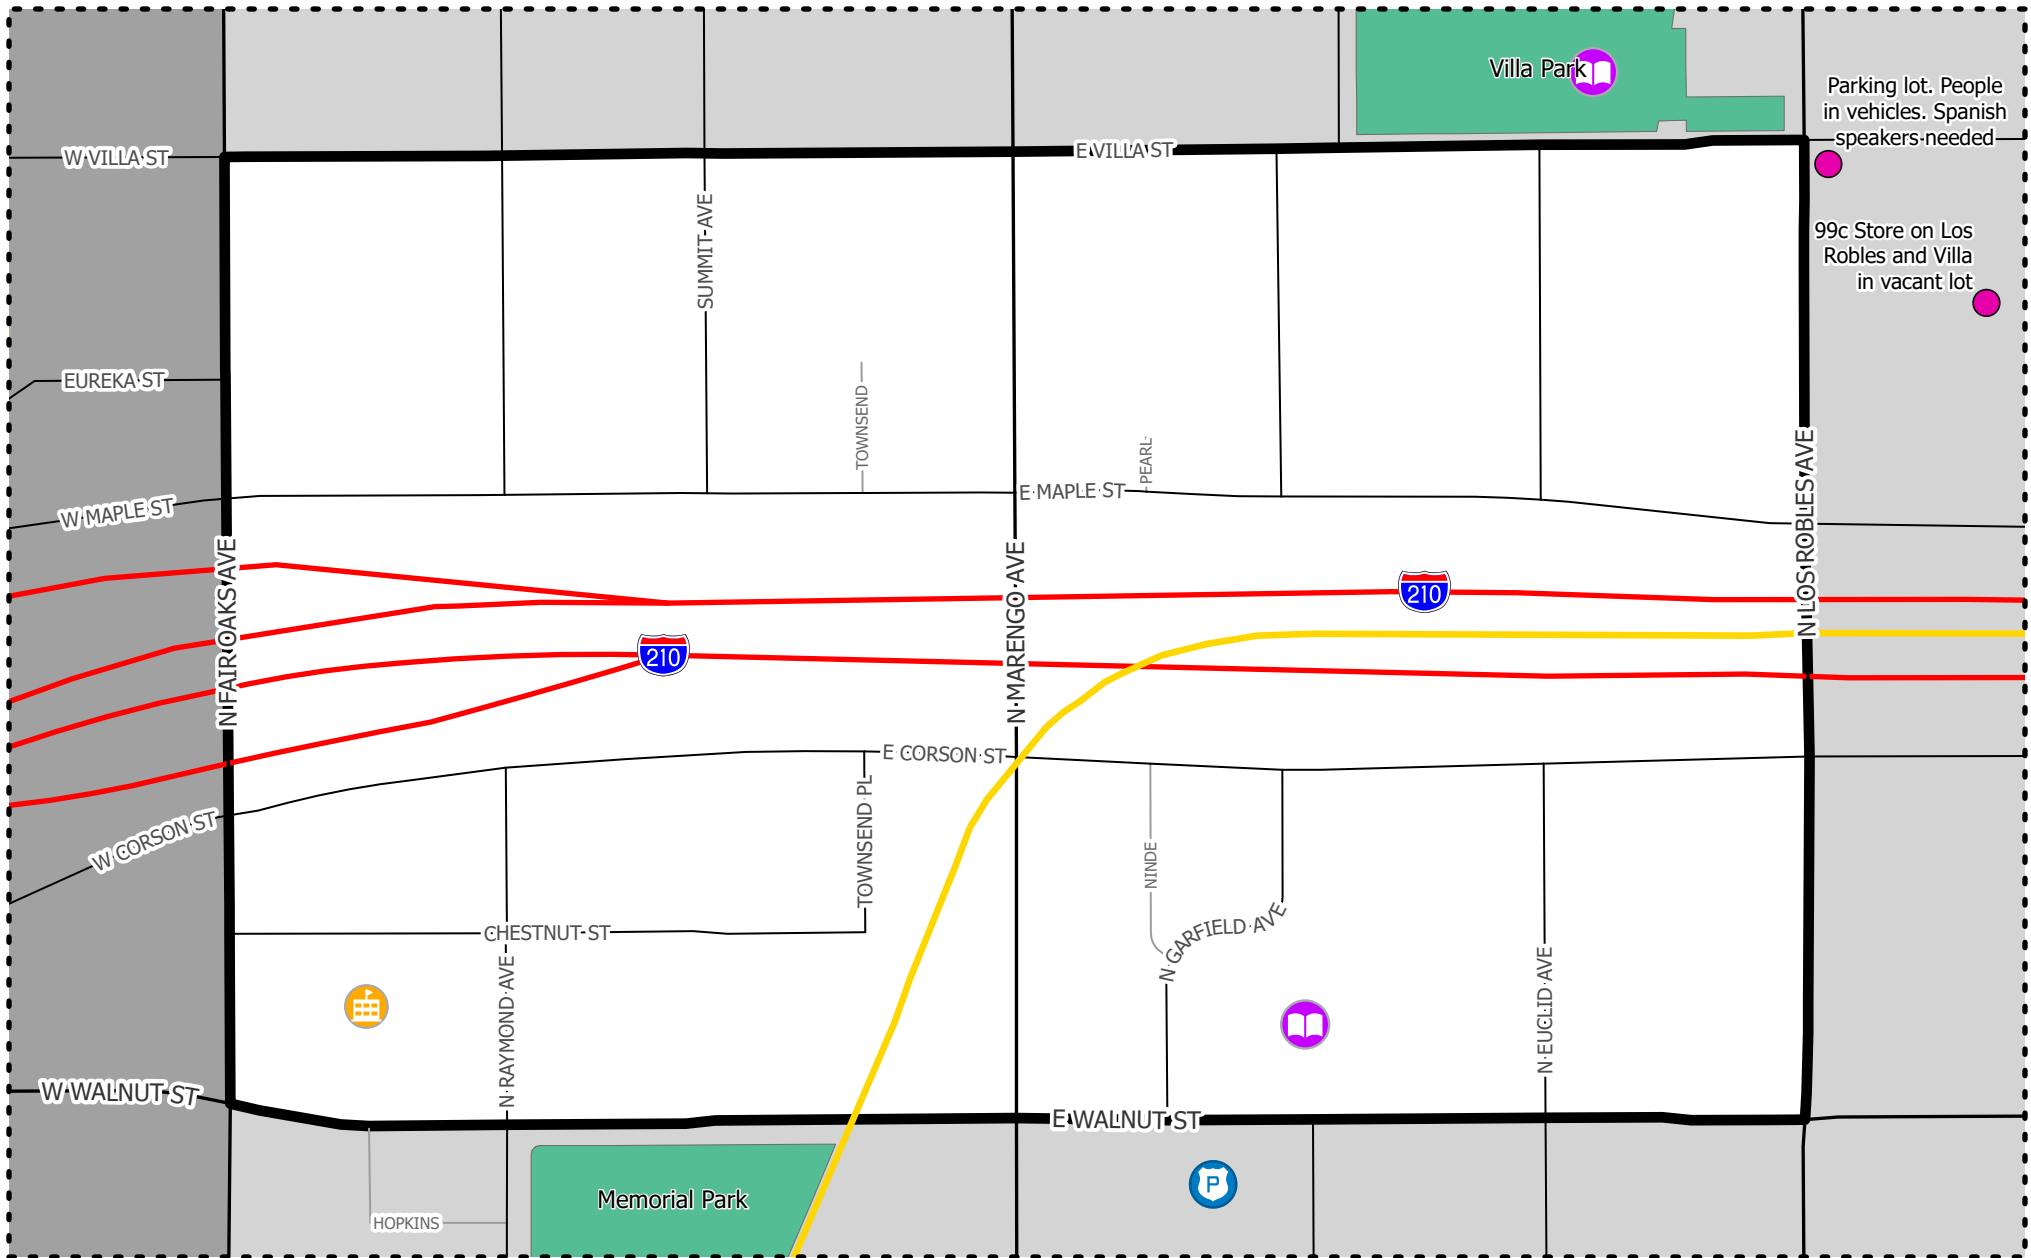

Pasadena Homeless Count

Zone 5

Legend

-  Fire Station
-  Hospital
-  School
-  Metro Station
-  Hotspots
-  Police Station
-  Library
-  Rec Center
-  Metro Gold Line
-  Parks