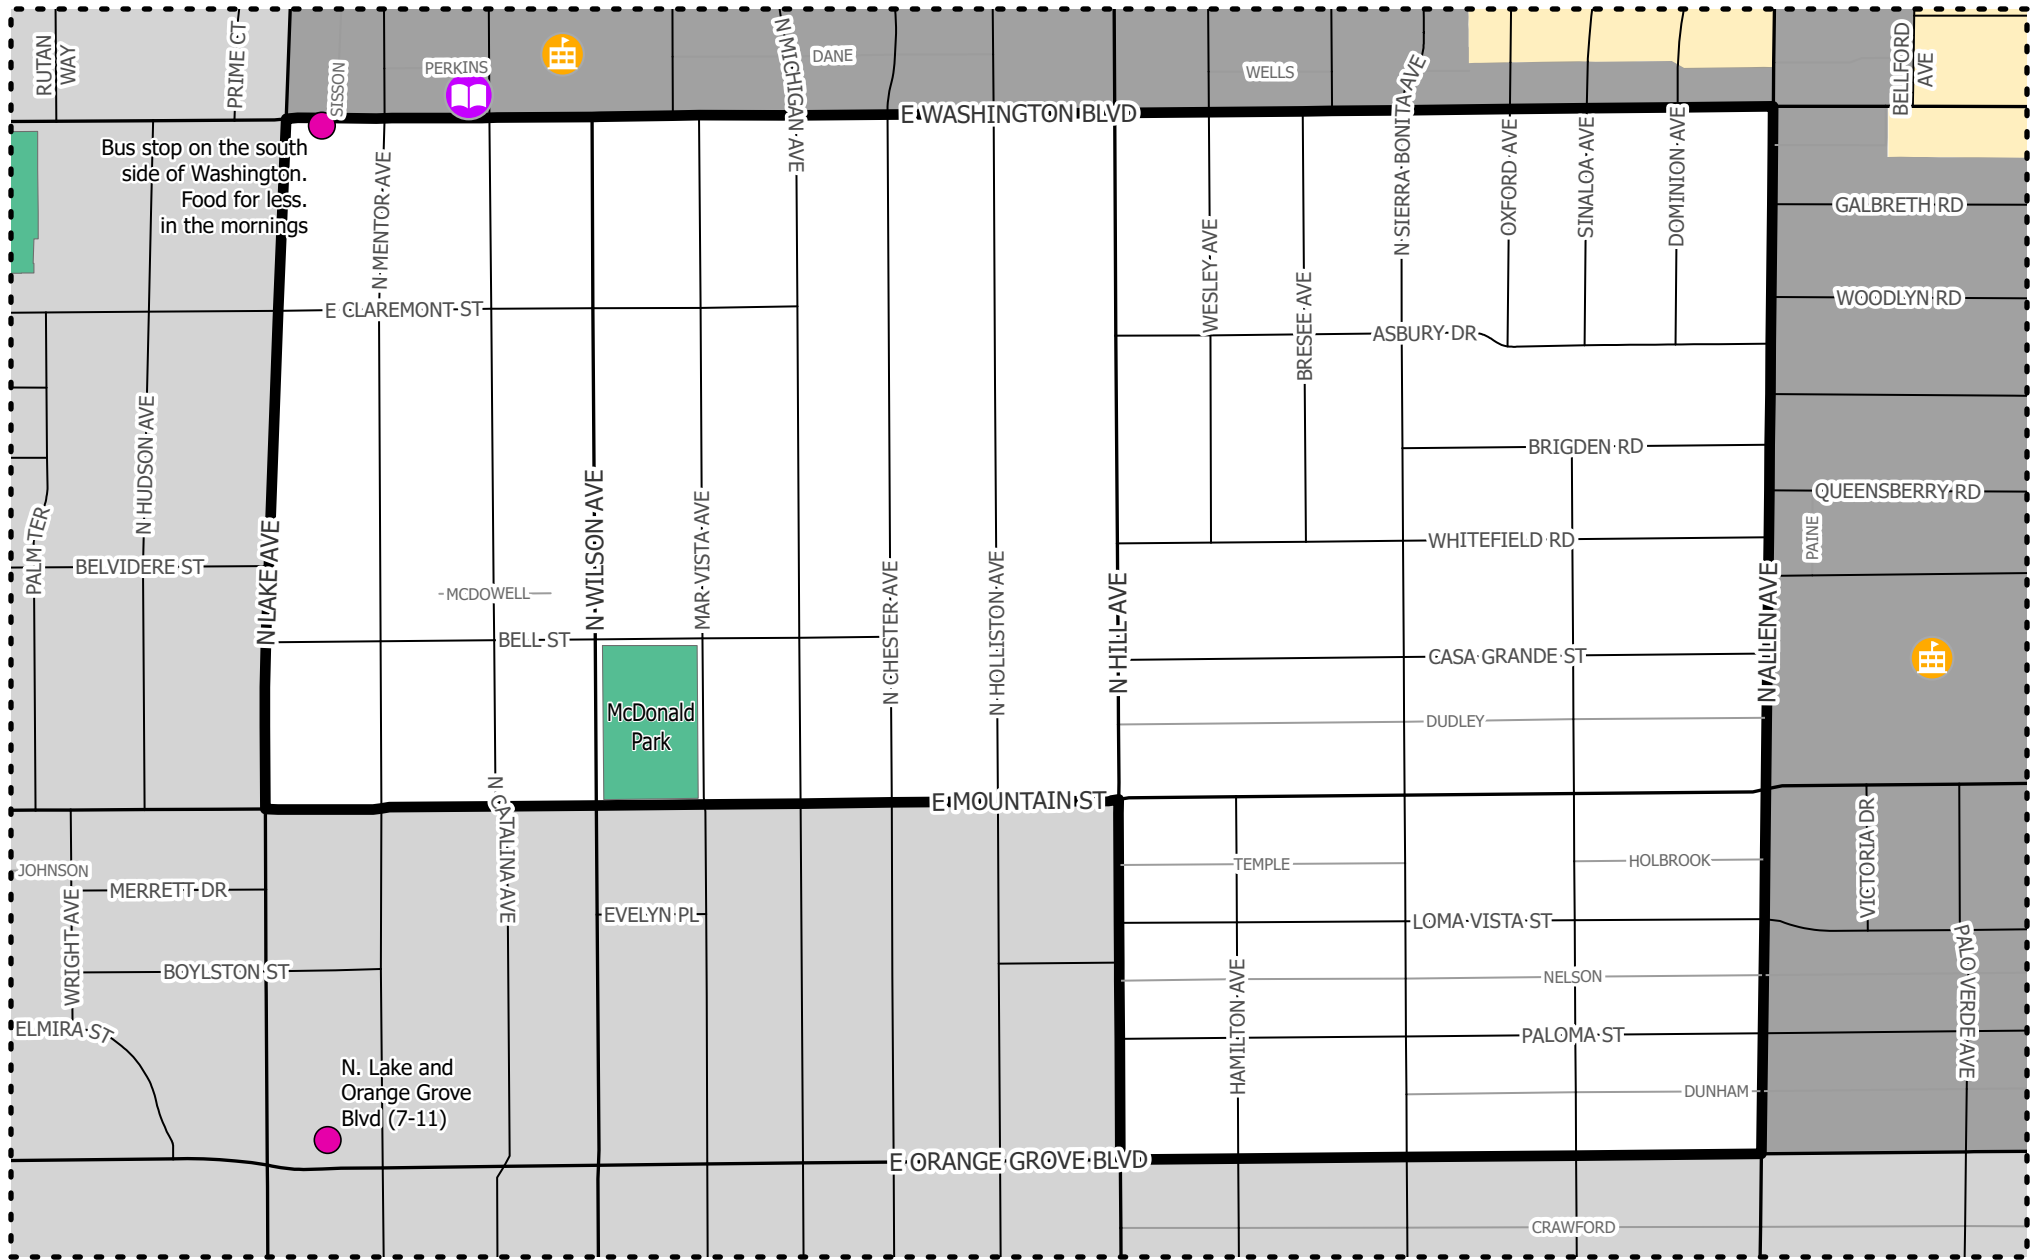

Pasadena Homeless Count

Zone 2

Legend

-  Fire Station
-  Hospital
-  School
-  Metro Station
-  Hotspots
-  Police Station
-  Library
-  Rec Center
-  Metro Gold Line
-  Parks