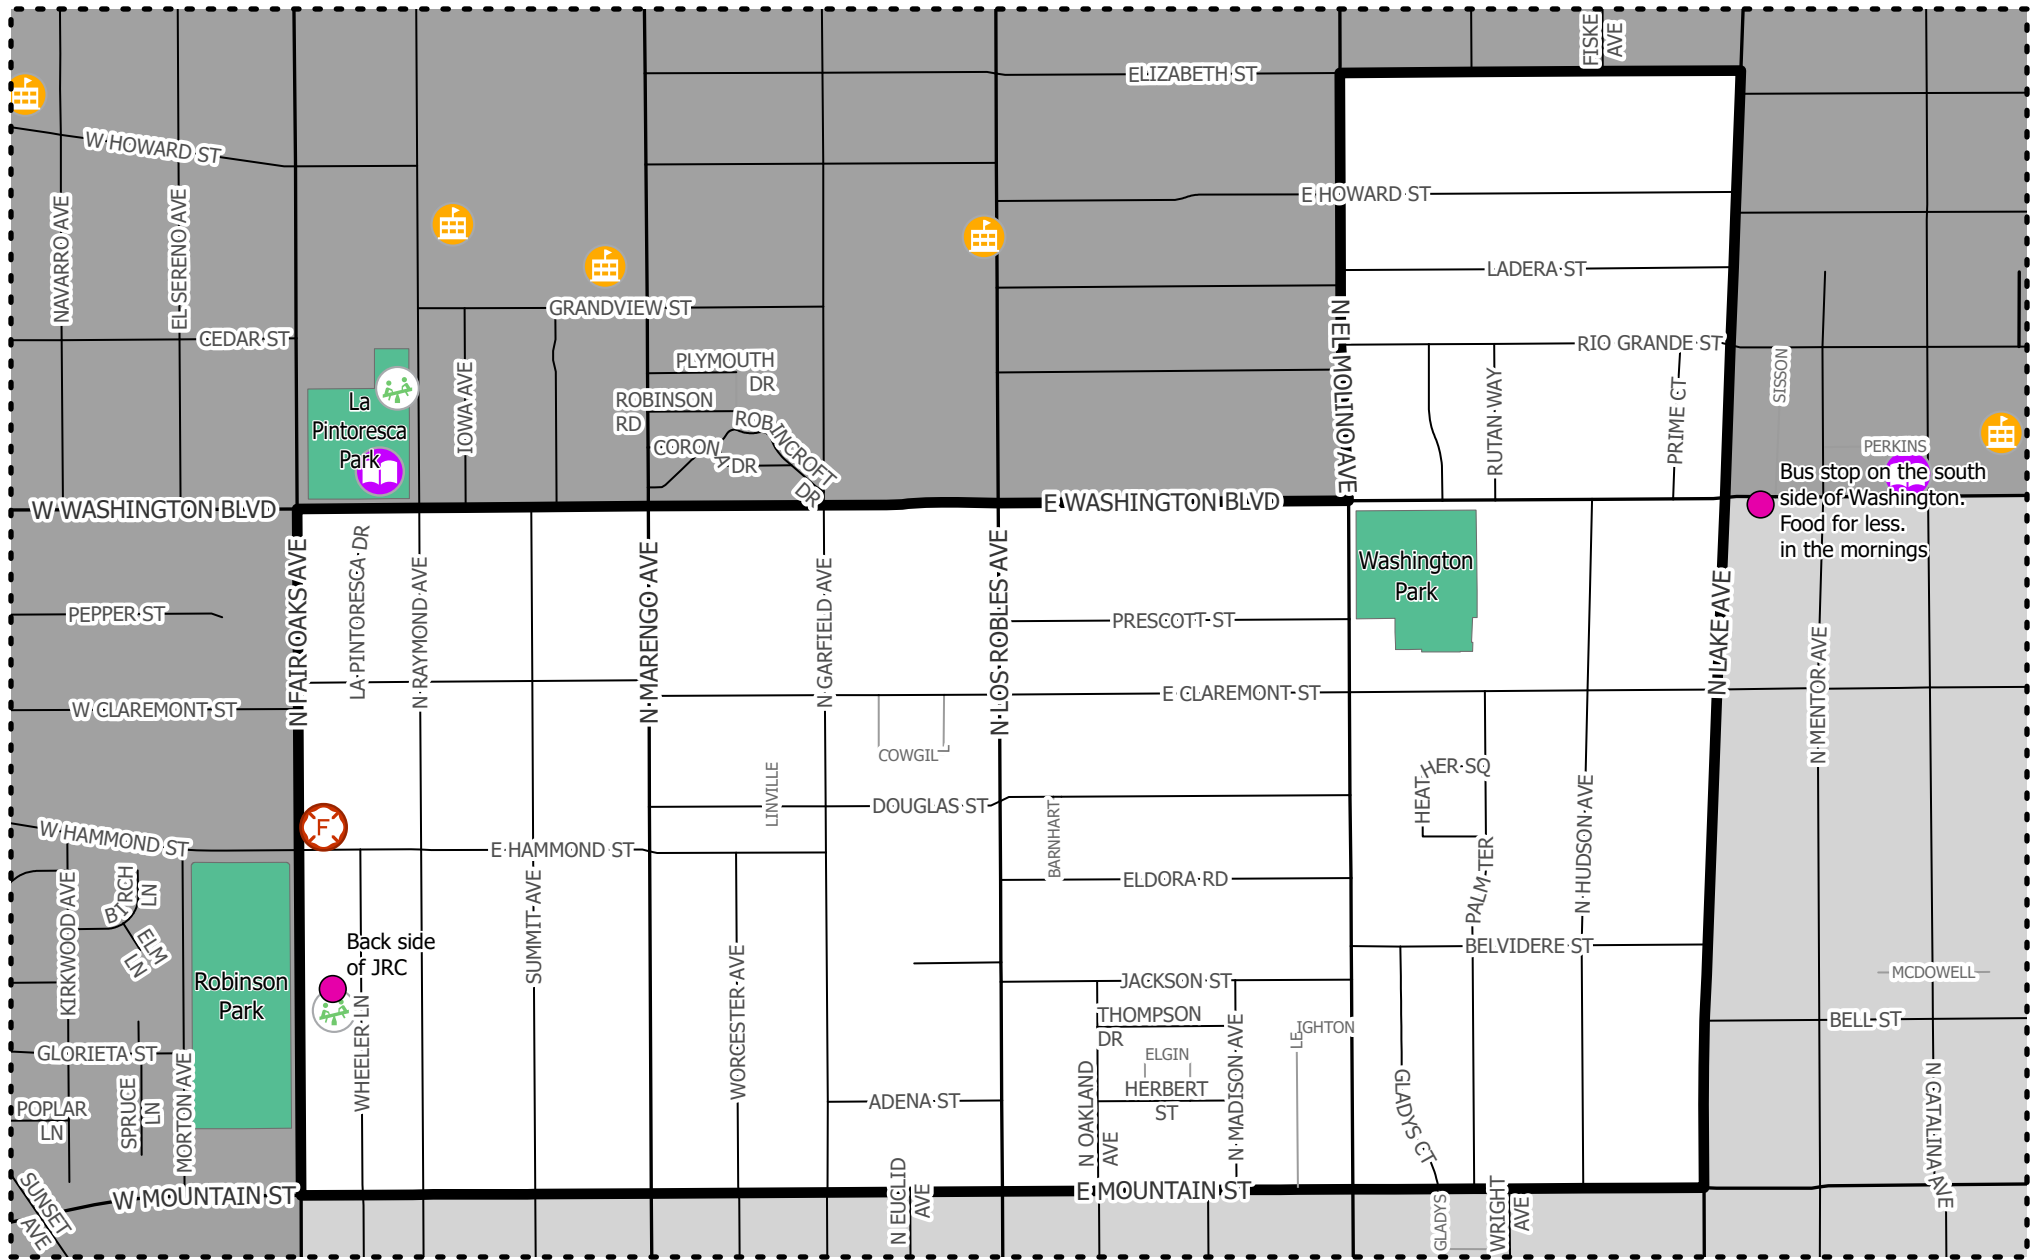

Pasadena Homeless Count

Zone 1

Legend

-  Fire Station
-  Hospital
-  School
-  Metro Station
-  Hotspots
-  Police Station
-  Library
-  Rec Center
-  Metro Gold Line
-  Parks